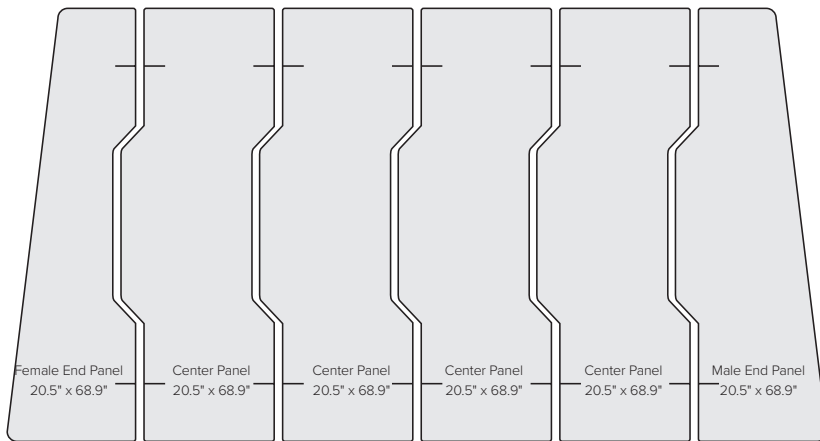

kirei

Available Solid Colors

Available Design Styles

Maximum recommended extended length is approximately 100 feet.

Hardware & Installation

Panels are assembled using 10 included modular joiners. Pivot joiners fold 360° for pack-flat storage of complete systems.