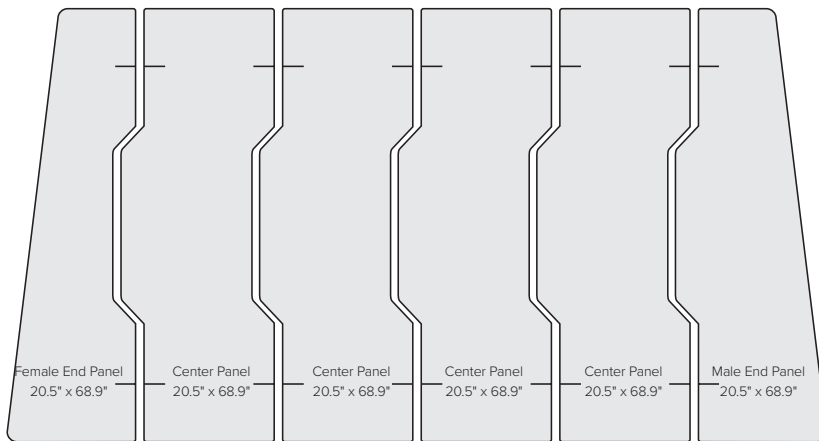

Available Solid Colors

Available Design Styles

Maximum recommended extended length is approximately 100 feet.

Platoon Partition | Color 454 (Mushroom)

Hardware & Installation

Pivot Joiner

Panels are assembled using 10 included modular joiners. Pivot joiners fold 360° for pack-flat storage of complete systems.