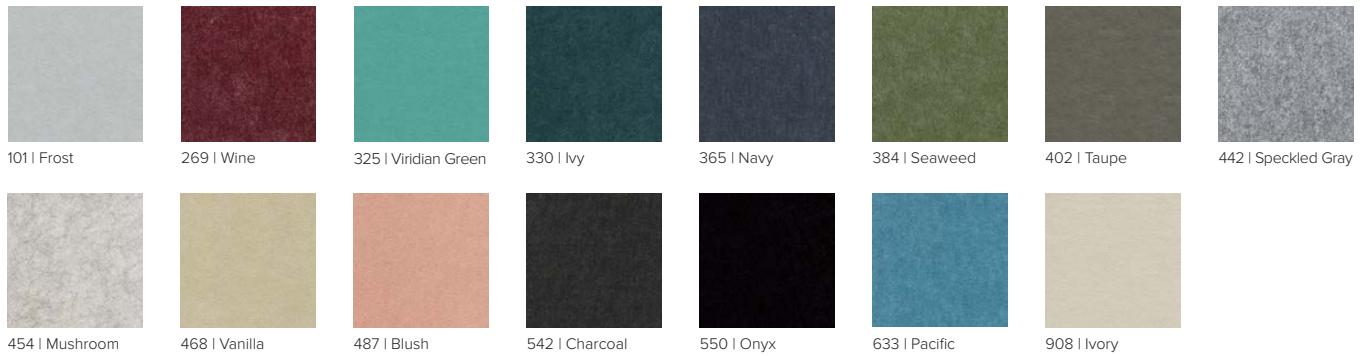

ECHOPANEL: PLATOON PARTITION

Available Solid Colors