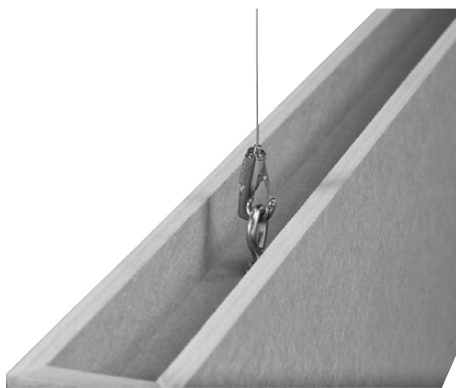

Acoustic data is measured in Sabins per O Baffle.

O Baffle

O Baffle is a simple, classic design developed to create a strong visual impact while absorbing maximum sound. This bold baffle can be a focal point in the room or disappear into the ceiling while significantly increasing acoustic control. Integrated airspace of 150 cubic inches per foot provides great sound absorption. Hang O Baffles in regular rows, random groupings, or with other baffle systems to create beautiful architectural design solutions. Custom configurations available.

Available Solid Colors

Eyebolt Mounting Hardware

Hardware & Installation

O Baffles have two attachment points with a 1/4"-20 female thread and come with your choice of eyebolts or 1/4"-20 male threaded screw hardware.