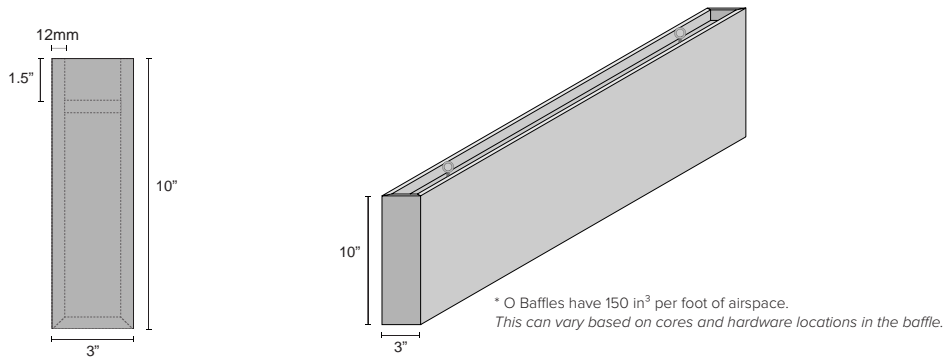

Dimensional Detail