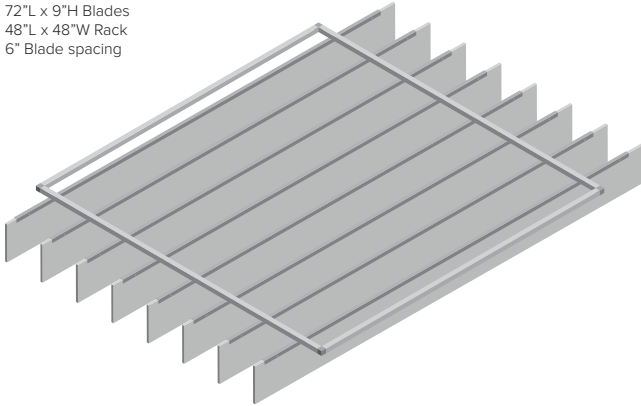

CDPH (CA 01350) Compliant; TVOC: <0.5 mg/m3
Ecospecifier GreenTag Compliant; TVOC: 0.015 mg/m2/hr (ASTM D5116)

ECHOPANEL: ECHOSKY

Available Design Configurations

Configuration A

40" L x 9" H Blades
48" L x 24" W Rack
6" Blade spacing

Configuration B

48" L x 9" H Blades
48" L x 24" W Rack
6" Blade spacing

Configuration C

72" L x 9" H Blades
48" L x 48" W Rack
6" Blade spacing

Configuration D

96" L x 9" H Blades
48" L x 48" W Rack
6" Blade spacing

Configuration E

40" L x 9" H Blades
96" L x 24" W Rack
6" Blade spacing

Configuration F

48" L x 9" H Blades
96" L x 24" W Rack
6" Blade spacing

Configuration G

72"L x 9"H Blades
96"L x 48"W Rack
6" Blade spacing