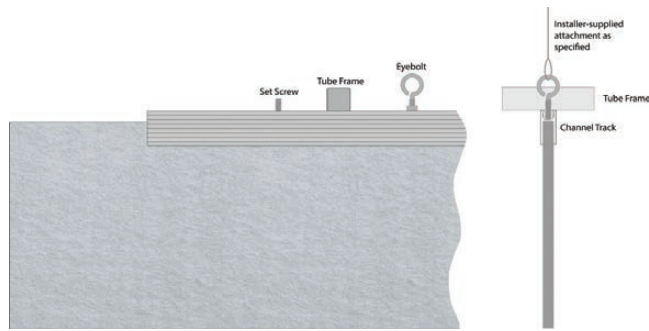

Configuration K

72"L x 11.5"H Blades
96"L x 48"W Rack
12" Blade spacing

Configuration L

96"L x 11.5"H Blades
96"L x 48"W Rack
12" Blade spacing

Available Solid Colors

EchoSky Close-up View

Hardware & Installation

Each EchoSky set comes as a kit of parts including: EchoPanel baffles, pre-drilled lightweight aluminum rack tubing, corner connectors, aluminum channel tracks with set screws and eyebolts for hanging.