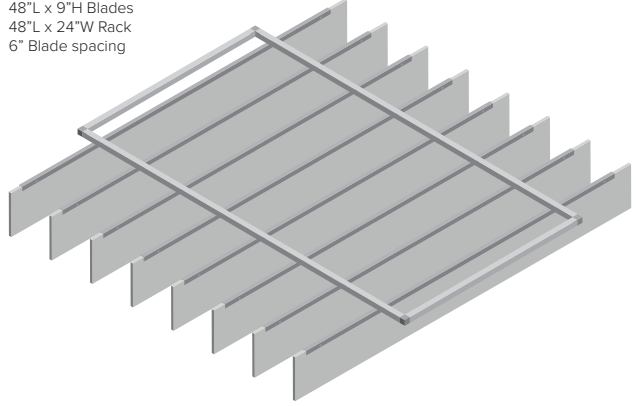

CDPH (CA 01350) Compliant; TVOC: <0.5 mg/m3
Ecospecifier GreenTag Compliant; TVOC: 0.015 mg/m2/hr (ASTM D5116)

ECHOPANEL: ECHOSKY

Available Design Configurations

Configuration A

40" L x 9" H Blades
48" L x 24" W Rack
6" Blade spacing

Configuration B

48" L x 9" H Blades
48" L x 24" W Rack
6" Blade spacing

Configuration C

72" L x 9" H Blades
48" L x 48" W Rack
6" Blade spacing

Configuration D

96" L x 9" H Blades
48" L x 48" W Rack
6" Blade spacing

Configuration E

40" L x 9" H Blades
96" L x 24" W Rack
6" Blade spacing

Configuration F

48" L x 9" H Blades
96" L x 24" W Rack
6" Blade spacing

Configuration G

72"L x 9"H Blades
96"L x 48"W Rack
6" Blade spacing