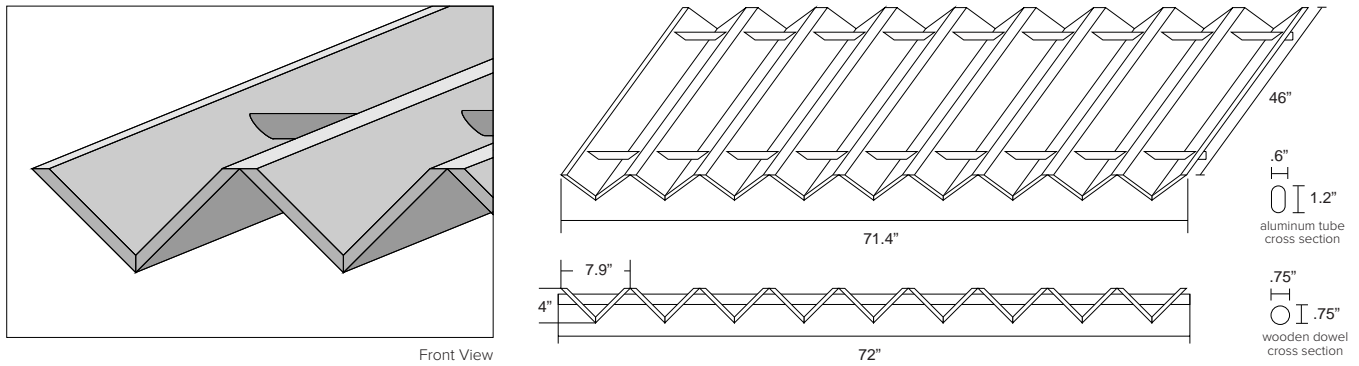

ECHOPANEL: ECHOCLOUD ZIGGY

Dimensional Detail