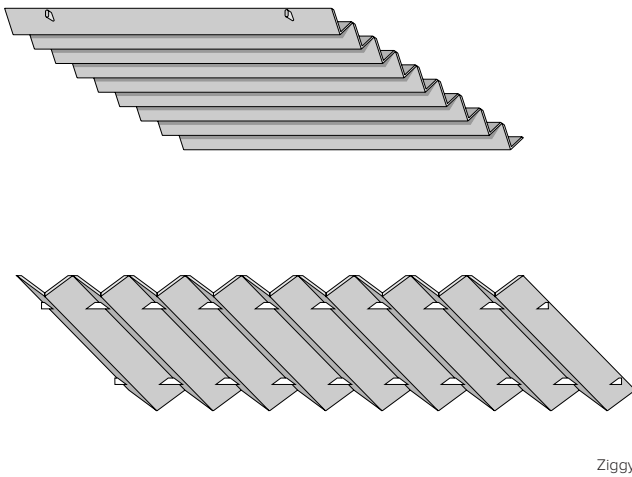

ECHOPANEL: ECHOCLOUD ZIGGY

EchoCloud Ziggy | Color 338 (Jade)

| Style | Metric | Standard | Depth | Weight/Unit | SF/Unit |
|-------|-----------------|-----------------|---------------|-------------|---------|
| Ziggy | 1168mm x 1829mm | 46 in. x 72 in. | 100mm (4 in.) | 18 lbs | 22.8 |

All specs refer to singular products and not multiples unless specified. Due to the nature of the material, cutting and fabrication process, minor dimensional variances may occur. EchoCloud Ziggy is sold individually with two aluminum tubes or two wood dowels. It ships flat and is folded prior to installation.

EchoCloud Ziggy

Delight in better sound by dampening overhead reflections with the acoustic absorption of EchoCloud Ziggy. Perfect for those open, high-ceiling spaces where ambient sounds often clash and distract, Ziggy sits above it all with minimalist edge. Made with 12mm EchoPanel®, this three-dimensional cloud offers a clean, visual aesthetic while quieting commotion. Ziggy is easy to install with looped cable and is available in a variety of colors from neutral to vibrant tones. Customization is also available for your unique design concepts.