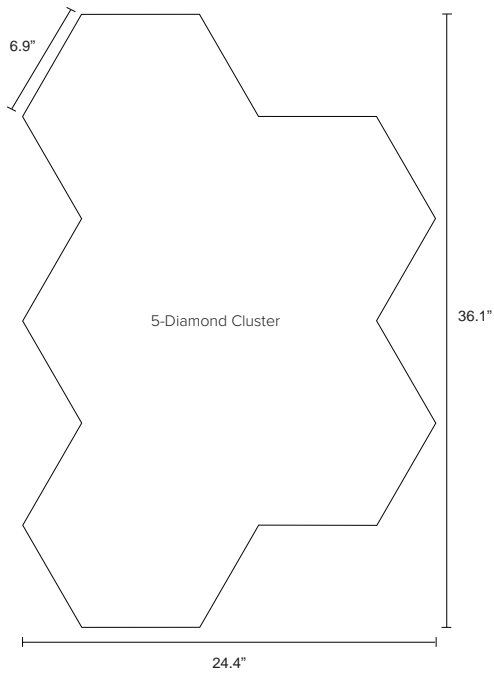

## Dimensional Detail

EchoCloud Diamond Dimensions

\* Each diamond has 187 in<sup>3</sup> of airspace.

Single Diamond

2-Diamond Cluster

5-Diamond Cluster

10-Diamond Cluster