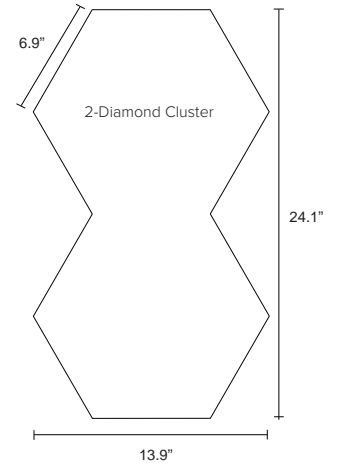

**ECHOPANEL: ECHOCLOUD DIAMOND**

Single Diamond

EchoCloud Diamond I Color 444 (Smoke)

Style	Metric	Standard	Depth	Weight/Unit	SF/Unit
Single Diamond	353mm x 305mm	13.9 in. x 12 in.	165mm (6.5 in.)	1 lb	0.87
2-Diamond Cluster	353mm x 612mm	13.9 in. x 24.1 in.	165mm (6.5 in.)	2 lbs	1.74
5-Diamond Cluster	620mm x 917mm	24.4 in. x 36.1 in.	165mm (6.5 in.)	5 lbs	4.36
10-Diamond Cluster	1,488mm x 917mm	45.2 in. x 36.1 in.	165mm (6.5 in.)	10 lbs	8.74

## Dimensional Detail

EchoCloud Diamond Dimensions

\* Each diamond has 187 in<sup>3</sup> of airspace.

Single Diamond

2-Diamond Cluster

5-Diamond Cluster

10-Diamond Cluster