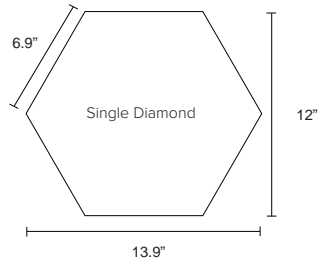

**ECHOPANEL: ECHOCLOUD DIAMOND**

Single Diamond

EchoCloud Diamond I Color 444 (Smoke)

Style	Metric	Standard	Depth	Weight/Unit	SF/Unit
Single Diamond	353mm x 305mm	13.9 in. x 12 in.	165mm (6.5 in.)	1 lb	0.87
2-Diamond Cluster	353mm x 612mm	13.9 in. x 24.1 in.	165mm (6.5 in.)	2 lbs	1.74
5-Diamond Cluster	620mm x 917mm	24.4 in. x 36.1 in.	165mm (6.5 in.)	5 lbs	4.36
10-Diamond Cluster	1,488mm x 917mm	45.2 in. x 36.1 in.	165mm (6.5 in.)	10 lbs	8.74

## Available Design Styles

EchoCloud Diamond comes in single, 2-, 5- and 10-diamond clusters designed to mix-and-match to create your own unique look.

Single Diamond

2-Diamond Cluster

5-Diamond Cluster

10-Diamond Cluster

## Dimensional Detail

EchoCloud Diamond Dimensions

\* Each diamond has 187 in<sup>3</sup> of airspace.

Single Diamond

2-Diamond Cluster

5-Diamond Cluster

10-Diamond Cluster