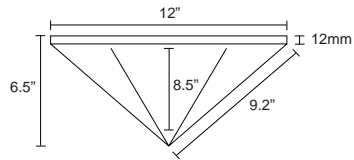

**ECHOPANEL: ECHOCLOUD DIAMOND**

Single Diamond

EchoCloud Diamond I Color 444 (Smoke)

Style	Metric	Standard	Depth	Weight/Unit	SF/Unit
Single Diamond	353mm x 305mm	13.9 in. x 12 in.	165mm (6.5 in.)	1 lb	0.87
2-Diamond Cluster	353mm x 612mm	13.9 in. x 24.1 in.	165mm (6.5 in.)	2 lbs	1.74
5-Diamond Cluster	620mm x 917mm	24.4 in. x 36.1 in.	165mm (6.5 in.)	5 lbs	4.36
10-Diamond Cluster	1,488mm x 917mm	45.2 in. x 36.1 in.	165mm (6.5 in.)	10 lbs	8.74

## Available Design Styles

EchoCloud Diamond comes in single, 2-, 5- and 10-diamond clusters designed to mix-and-match to create your own unique look.

Single Diamond

2-Diamond Cluster

5-Diamond Cluster

10-Diamond Cluster

## Dimensional Detail

EchoCloud Diamond Dimensions

\* Each diamond has 187 in<sup>3</sup> of airspace.

Single Diamond

2-Diamond Cluster

5-Diamond Cluster

10-Diamond Cluster