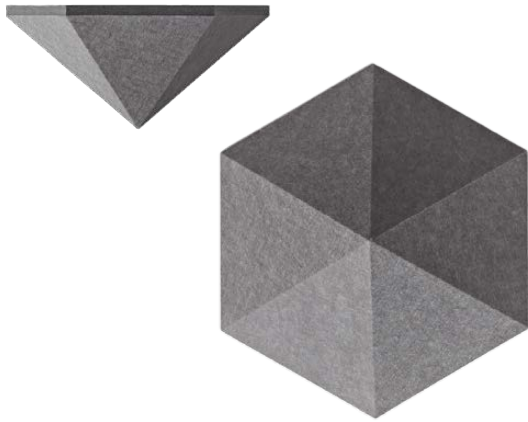

**ECHOPANEL: ECHOCLOUD DIAMOND**

Single Diamond

EchoCloud Diamond I Color 444 (Smoke)

Style	Metric	Standard	Depth	Weight/Unit	SF/Unit
Single Diamond	353mm x 305mm	13.9 in. x 12 in.	165mm (6.5 in.)	1 lb	0.87
2-Diamond Cluster	353mm x 612mm	13.9 in. x 24.1 in.	165mm (6.5 in.)	2 lbs	1.74
5-Diamond Cluster	620mm x 917mm	24.4 in. x 36.1 in.	165mm (6.5 in.)	5 lbs	4.36
10-Diamond Cluster	1,488mm x 917mm	45.2 in. x 36.1 in.	165mm (6.5 in.)	10 lbs	8.74

*All specs refer to singular products and not multiples unless specified. Due to the nature of the material, cutting and fabrication process, minor dimensional variances may occur.*

**EchoCloud Diamond**

Spark creativity and temper unwanted noise in your large, high-ceiling spaces with EchoCloud Diamond. A beautiful fusion of acoustics and aesthetics, EchoCloud Diamond’s 187 in<sup>3</sup> of airspace provides superior sound absorption at lower frequencies. Comes in single, 2-, 5- and 10-diamond clusters for more placement versatility in your overhead designs. Easy to install using our Flat Track flexible mounting system and is available in a variety of colors from neutral to vibrant tones. Customization is also available for your unique design concepts.