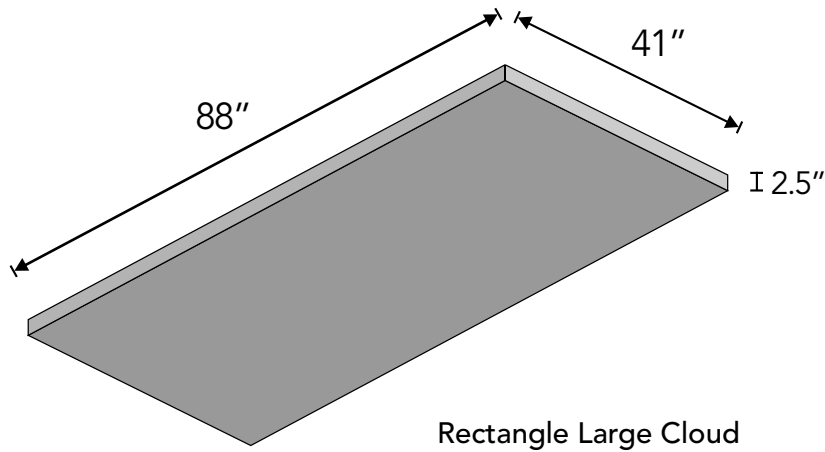

Product Dimensions