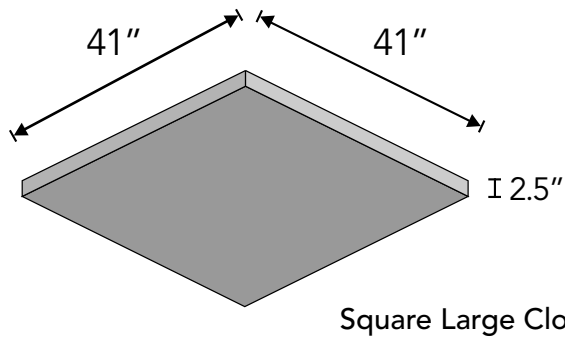

Product Dimensions