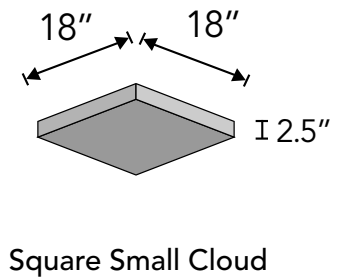

Product Dimensions