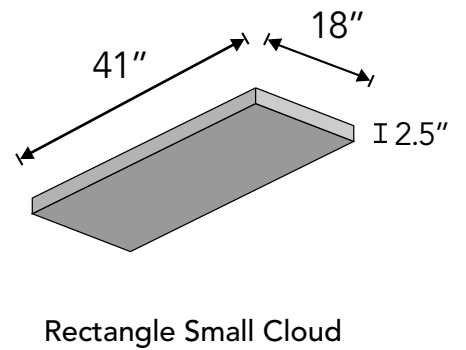

Product Dimensions