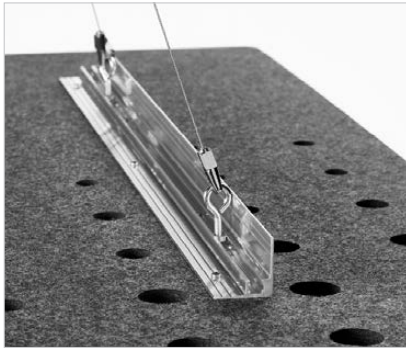

633 Pacific

660 Coronet

908 Cream

Installation

Deep Clouds may be hung from a variety of ceiling types by using cable suspension or threaded rod and our Cloud Track flexible mounting system. Select your mounting option for looks or flexibility as needed. Ceiling mounting hardware and cables are not included. For more information, see the [EchoCloud Installation Guide](#).