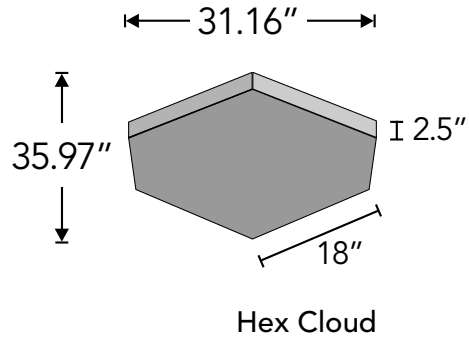

Product Dimensions