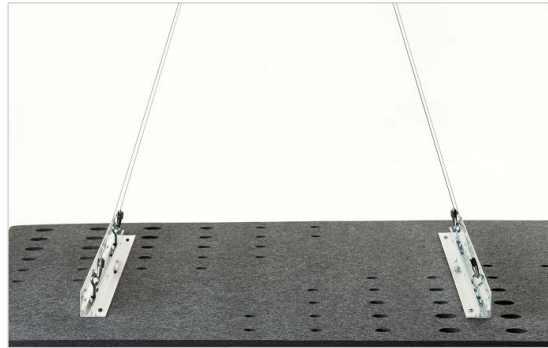

633 Pacific

660 Coronet

908 Cream

Installation

Deep Clouds may be hung from a variety of ceiling types by using cable suspension or threaded rod and our Cloud Track flexible mounting system. Select your mounting option for looks or flexibility as needed. Ceiling mounting hardware and cables are not included. For more information, see the [EchoCloud Installation Guide](#).