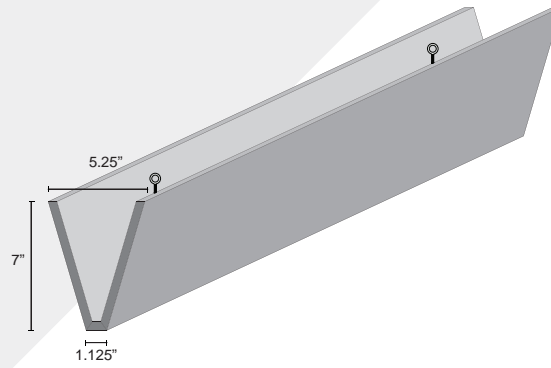

ECHOPANEL SYSTEMS: V-BAFFLE

Dimension Detail