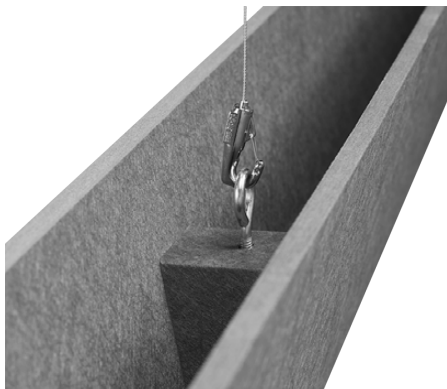

All specs refer to singular products and not multiples unless specified. Due to the nature of the material, cutting and fabrication process, minor dimensional variances may occur.

V-Baffle

The EchoPanel® V-Baffle absorbs open space sounds while bringing linear beauty to the ceiling. The V-shaped baffle uses simple angles and hidden hardware for a clean, flat-bottom plane and a seamless design aesthetic. Hang EchoPanel V-Baffles in regular rows, random groupings, or with other baffle systems to create beautiful architectural design solutions. Custom configurations available.

Hardware & Installation

Eyebolt Mounting Hardware

Hardware

V-Baffles have two attachment points with a 1/4"-20 female thread and come with your choice of eyebolts or 1/4"-20 male threaded screw hardware.