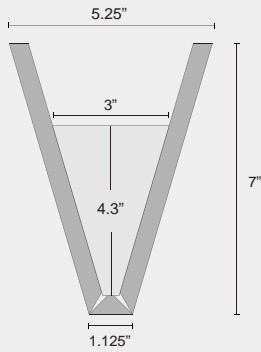

ECHOPANEL SYSTEMS: V-BAFFLE

Dimension Detail