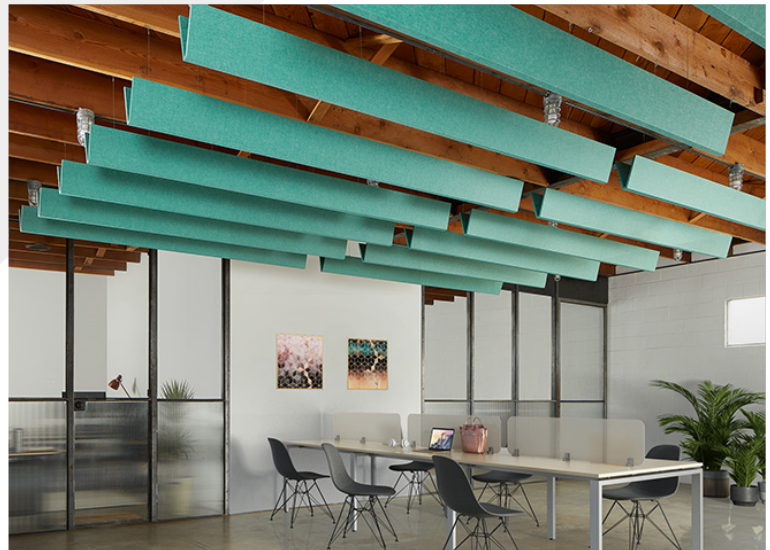

V-Baffle | Color 444 (Gray)

V-Baffle | Color 338 (Jade)

	Metric	Standard	Width	Weight	LF/Unit
40" Length	1016mm x 177.8mm	40 in. x 7 in.	133.4mm (5.3 in.)	2.6 lbs	3.3
48" Length	1219.2mm x 177.8mm	48 in. x 7 in.	133.4mm (5.3 in.)	3.2 lbs	4
72" Length	1828.8mm x 177.8mm	72 in. x 7 in.	133.4mm (5.3 in.)	4.8 lbs	6
96" Length	2438.4mm x 177.8mm	96 in. x 7 in.	133.4mm (5.3 in.)	6.3 lbs	8

All specs refer to singular products and not multiples unless specified. Due to the nature of the material, cutting and fabrication process, minor dimensional variances may occur.

V-Baffle

The EchoPanel® V-Baffle absorbs open space sounds while bringing linear beauty to the ceiling. The V-shaped baffle uses simple angles and hidden hardware for a clean, flat-bottom plane and a seamless design aesthetic. Hang EchoPanel V-Baffles in regular rows, random groupings, or with other baffle systems to create beautiful architectural design solutions. Custom configurations available.