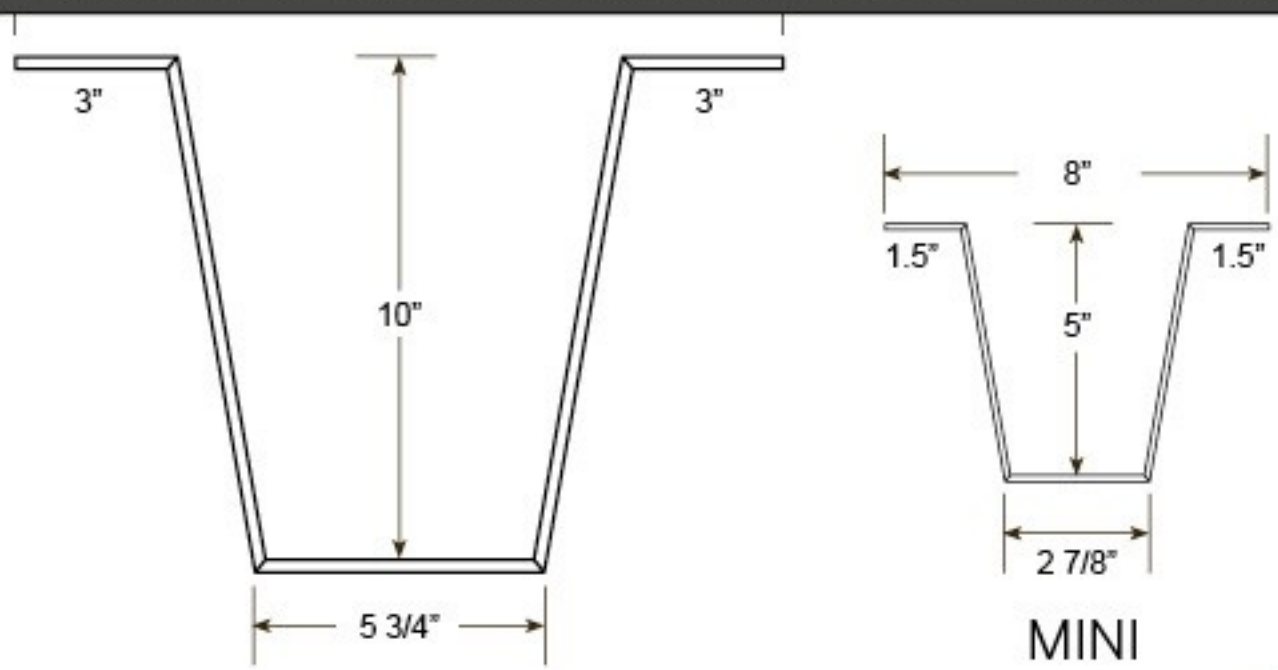

ECHOFOLD Precut folded wall/ceiling panels • Length: 47.24" • 2 styles, Maxi (14" W x 10" D folded) and Mini (8" W x 5" D fold)

MAXI

MINI

2x2 or 2x4 ACT Ceiling options also available.

INSTALLATION INSTRUCTIONS

Install EchoFold using standard construction adhesive (non-PVA) or mechanical fasteners, lining up adjoining elements prior to attaching.

ECHOFOLD is sold individually in 47.24" length x 8" (mini) or 14" (maxi) folded width. EchoFold ships flat and is folded prior to installation.