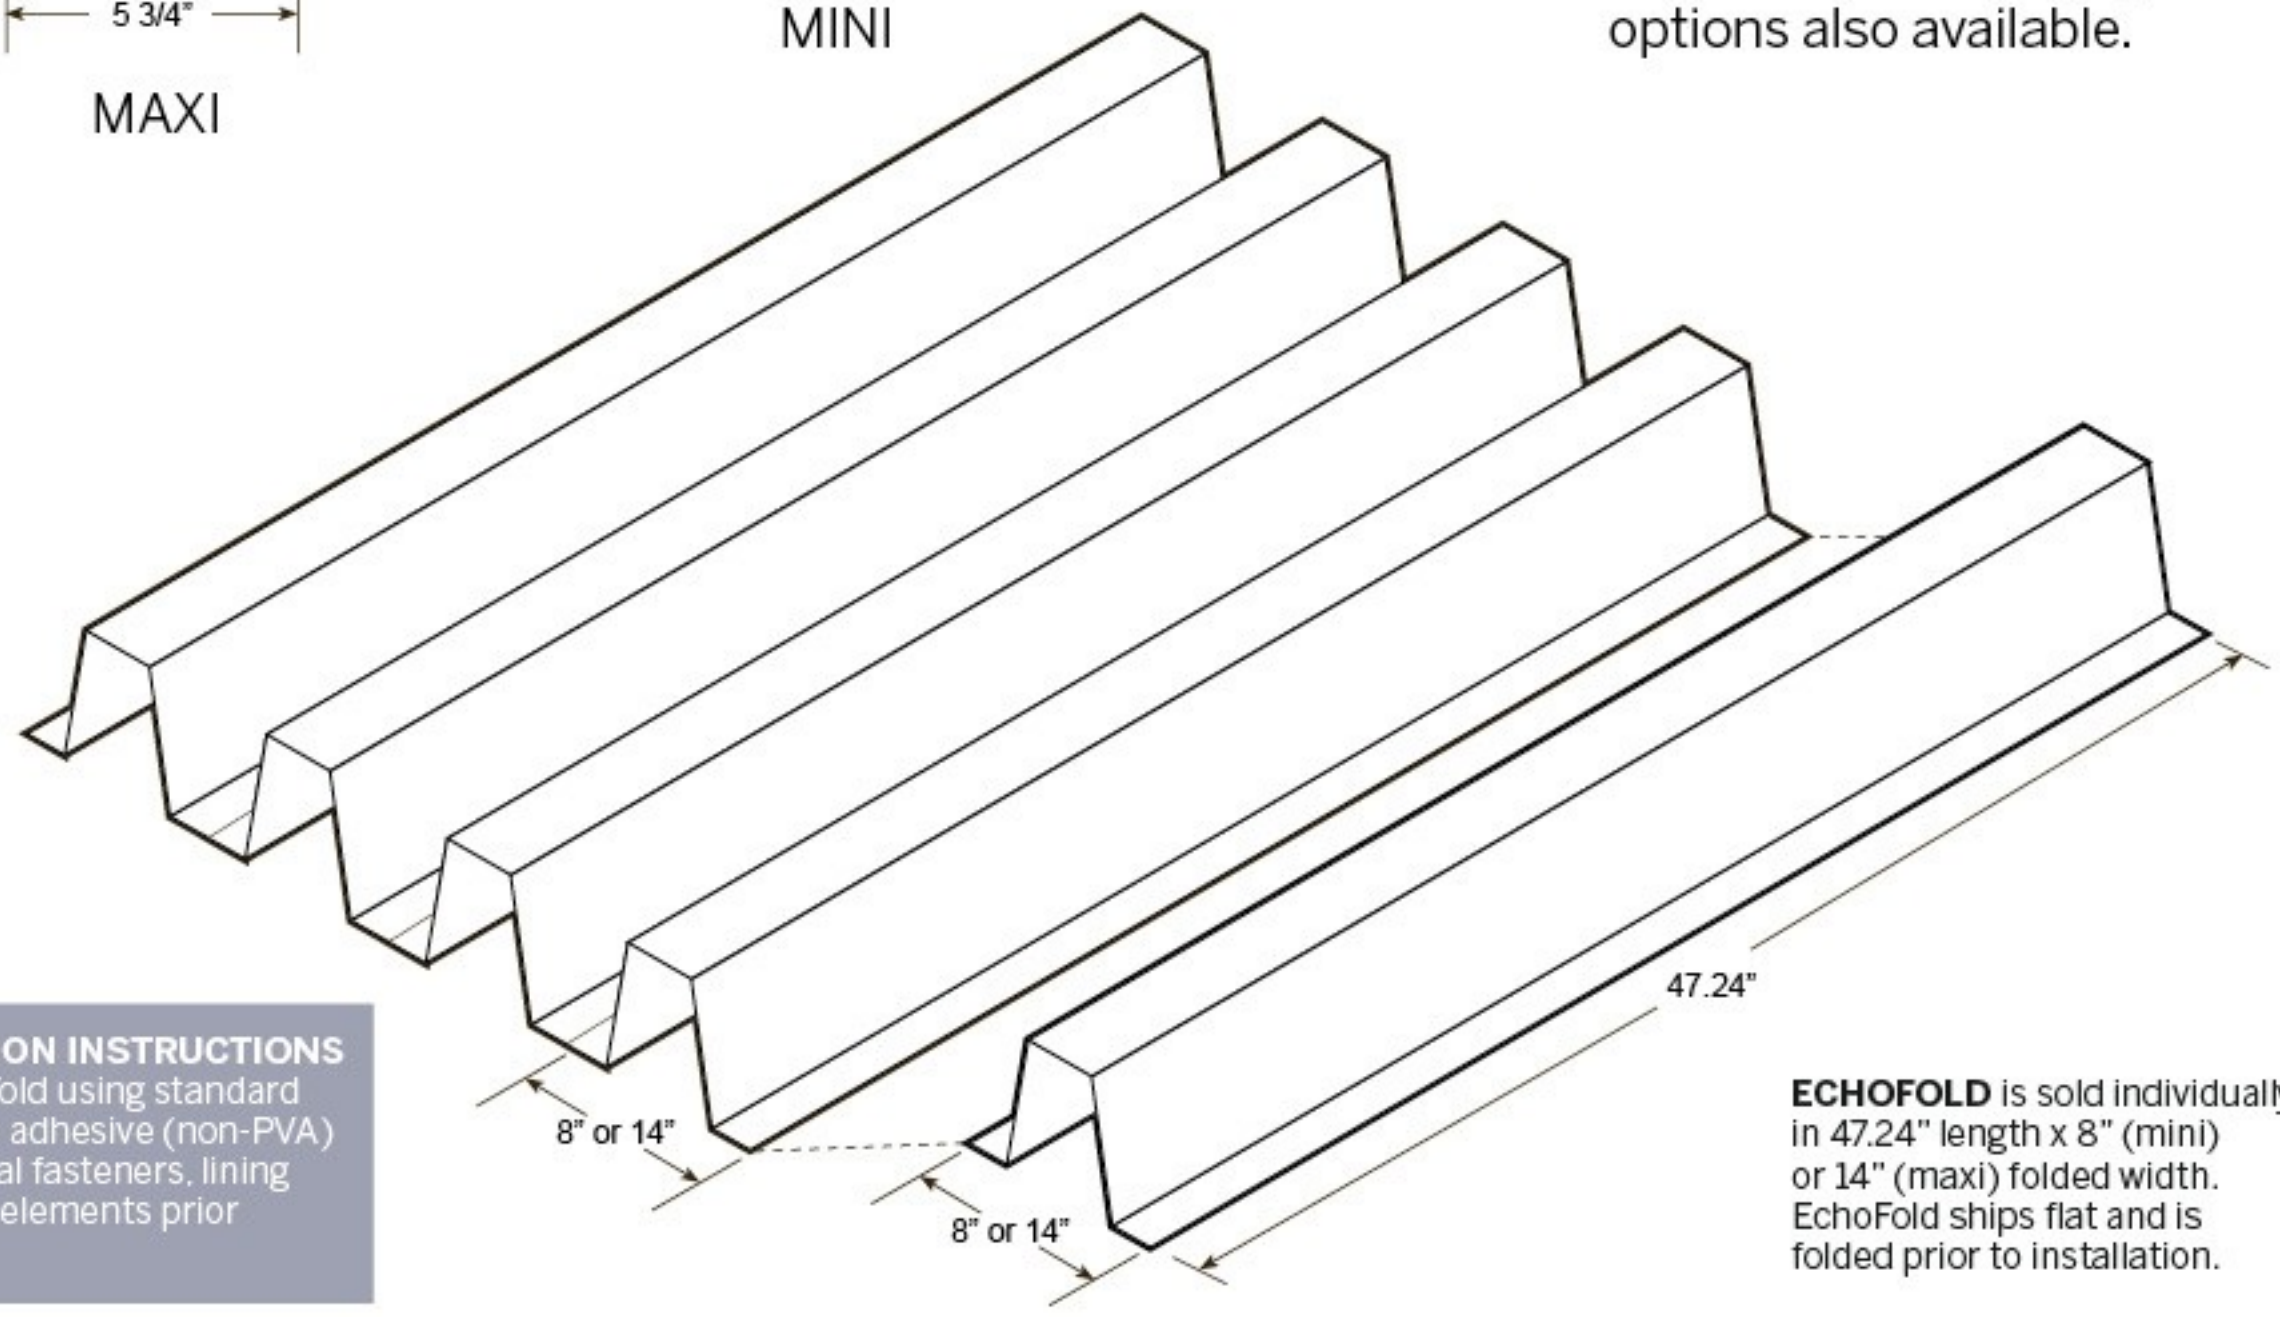

ECHOFOLD Precut folded wall/ceiling panels • Length: 47.24" • 2 styles, Maxi (14" W x 10" D folded) and Mini (8" W x 5" D fold)

MAXI

MINI

2x2 or 2x4 ACT Ceiling options also available.

INSTALLATION INSTRUCTIONS

Install EchoFold using standard construction adhesive (non-PVA) or mechanical fasteners, lining up adjoining elements prior to attaching.

ECHOFOLD is sold individually in 47.24" length x 8" (mini) or 14" (maxi) folded width. EchoFold ships flat and is folded prior to installation.