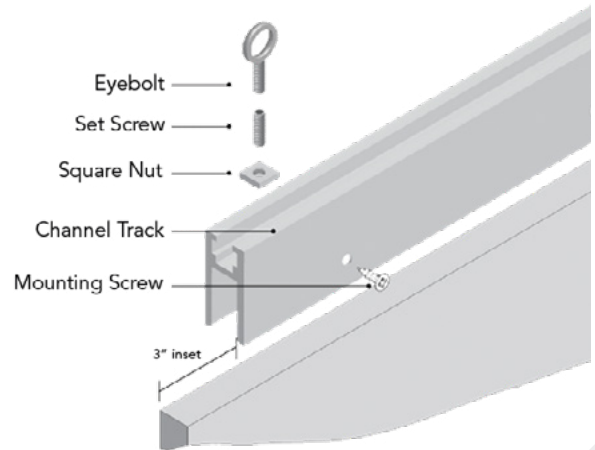

Available Solid Colors

Hardware & Installation

Hanging Hardware

Simple Baffles are ceiling hung at any height via direct mount, cables or rods. Each Simple Baffle includes our proprietary adjustable Baf Track, plus eyebolt or 1/4-20 mounting screw hardware compatible with aircraft cable, Unistrut or other hanging systems. For complex spaces where fewer mounting points are necessary we recommend the EchoSky rack system.

Add-On Hardware

For ACT grid ceilings, Simple Baffles can be mounted with T-Grid Clips, available for an additional charge.

Custom Designs

Customize it!

Want to try something new? Contact Kirei for information on how to create custom Simple Baffle profiles for unique spaces with just the right sound.

Note: Custom Simple Baffle projects will use custom length brackets as needed.