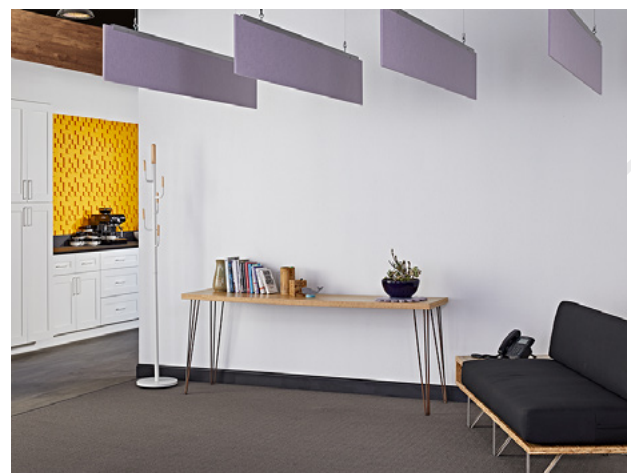

Simple Baffle | Color 274 (Orchid)