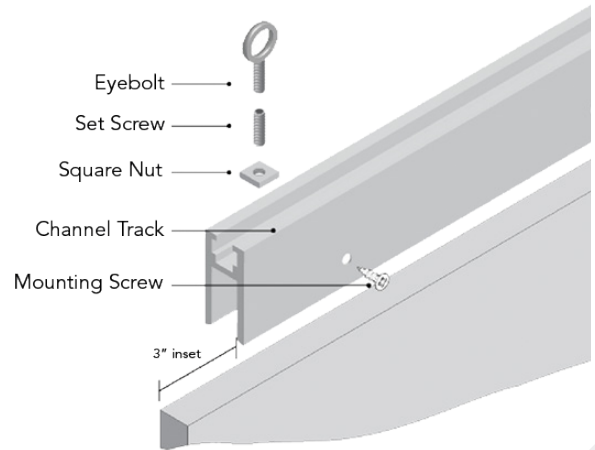

Available Solid Colors

Hardware & Installation

Hanging Hardware

Simple Baffles are ceiling hung at any height via direct mount, cables or rods. Each Simple Baffle includes our proprietary adjustable Baf Track, plus eyebolt or 1/4-20 mounting screw hardware compatible with aircraft cable, Unistrut or other hanging systems. For complex spaces where fewer mounting points are necessary we recommend the EchoSky rack system.

Add-On Hardware

For ACT grid ceilings, Simple Baffles can be mounted with T-Grid Clips and magnets, available for an additional charge.

Custom Designs

Customize it!

Want to try something new? Contact Kirei for information on how to create custom Simple Baffle profiles for unique spaces with just the right sound.

Note: Custom Simple Baffle projects will use custom length brackets as needed.