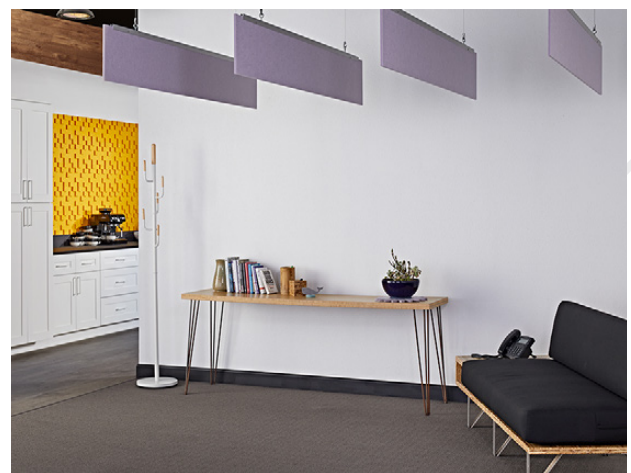

Simple Baffle | Color 274 (Orchid)