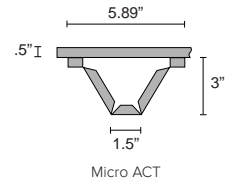

## Available EchoFold ACT Designs

Mini ACT 2x2

Micro ACT 2x2

Mini ACT 2x4

Micro ACT 2x4

Note: EchoFold ACT is sold as an individual 3- to 4-peak unit with an EchoPanel backer.