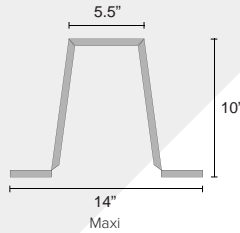

EchoFold Mini (3 units shown)