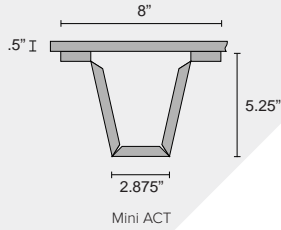

Micro ACT 2x2