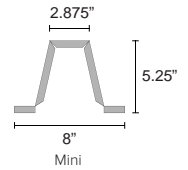

EchoFold Micro (4 units shown)