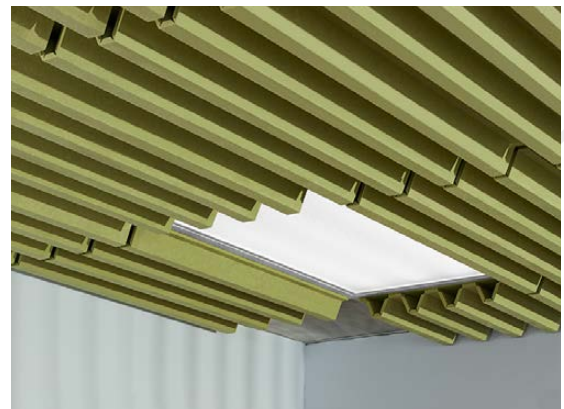

EchoFold Micro ACT | Color 579 (Olive Green)