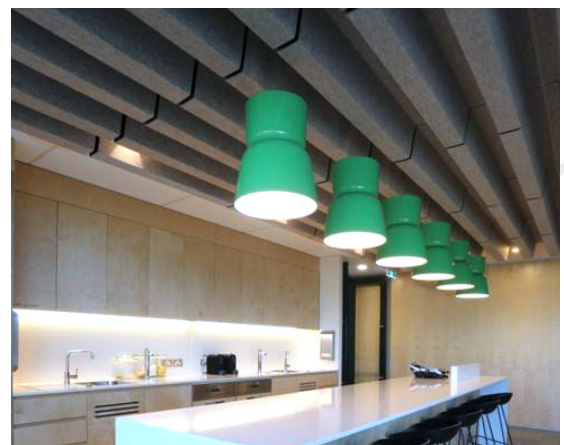

EchoFold Maxi | Color 444 (Gray)