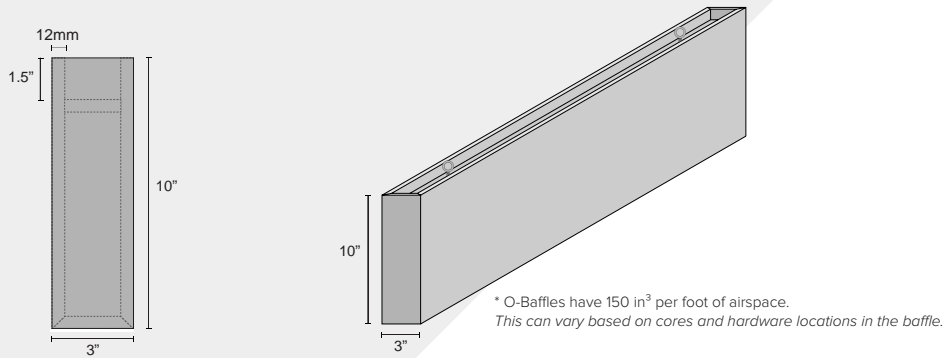

ECHOPANEL SYSTEMS: O-BAFFLE

Dimension Detail