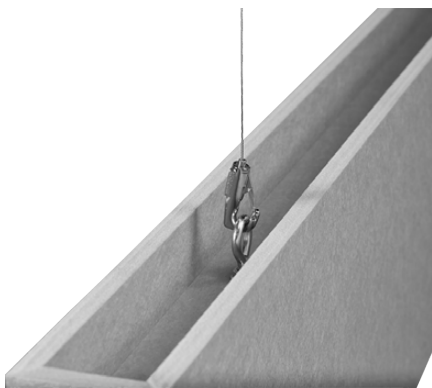

All specs refer to singular products and not multiples unless specified. Due to the nature of the material, cutting and fabrication process, minor dimensional variances may occur.

O-Baffle

The EchoPanel® O-Baffle is a simple, classic design developed to create a strong visual impact while absorbing maximum sound. This bold baffle can be a focal point in the room or disappear into the ceiling while significantly increasing acoustic control. Integrated airspace of 150 cubic inches per foot provides great sound absorption. Hang EchoPanel O-Baffles in regular rows, random groupings, or with other baffle systems to create beautiful architectural design solutions. Custom configurations available.

Hardware & Installation

Eyebolt Mounting Hardware

Hanging Hardware

O-Baffles have two attachment points with a 1/4"-20 female thread and come with your choice of eyebolts or 1/4"-20 male threaded screw hardware.

To install O-Baffles, attach the specified ceiling mounting hardware and suspension cable/chain/rod/etc. with the appropriate connector at the bottom end. Once the ceiling hardware is installed, attach the connector to the supplied attachment hardware on the O-Baffle.