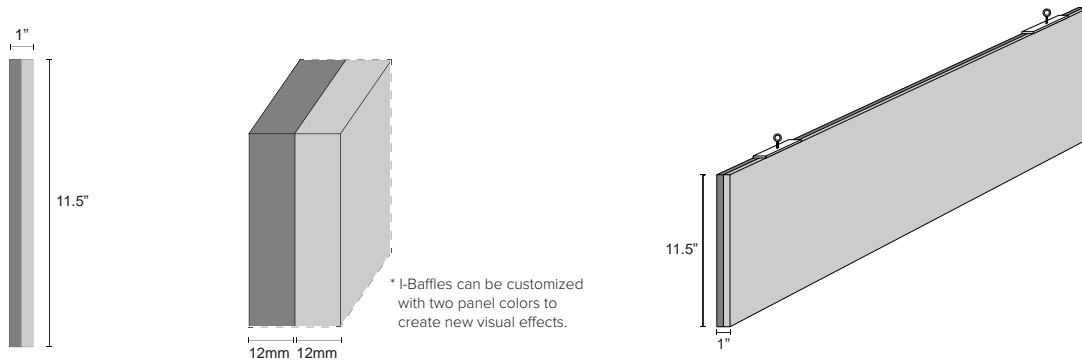

Acoustic data is measured in Sabins per I-Baffle.

I-Baffle

I-Baffle is an acoustically and visually enhanced extension of Kirei’s Simple Baffle. The I-Baffle is composed of two 12mm EchoPanel® panels attached back-to-back, providing increased acoustic control with an added element of color customization - pick two similar or different panel colors to create new visual effects. Hang I-Baffles in regular rows, random groupings, or with other baffle systems to create beautiful architectural design solutions. Custom configurations available.

ECHOPANEL: I-BAFFLE

Dimensional Detail

Available Solid Colors

1/4\"-20 Male Threaded Screw Mounting Hardware

Hardware & Installation

I-Baffles have two attachment points with a 1/4\"-20 female thread and come with your choice of eyebolts or 1/4\"-20 male threaded screw hardware.