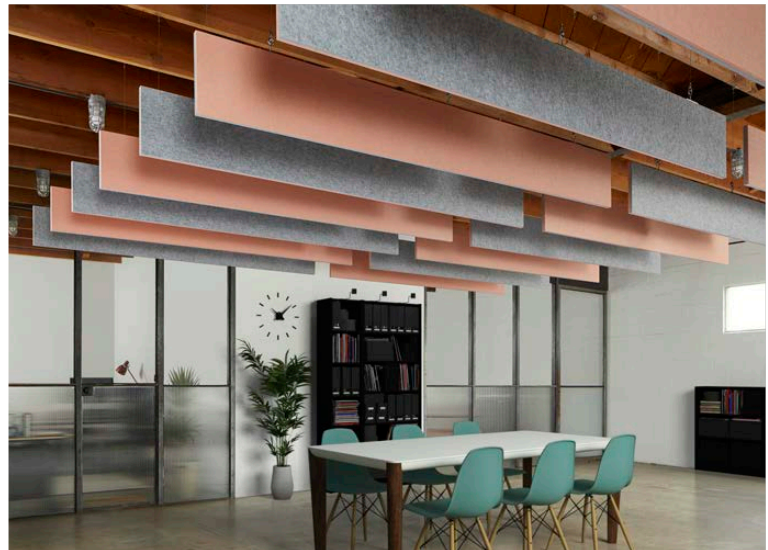

I-Baffle

I-Baffle | Colors 442 (Speckled Gray), 487 (Blush)

Style	Metric	Standard	Width	Weight	LF/Unit
40" Length Baffle	1016mm x 292.1mm	40 in. x 11.5 in.	24mm (1 in.)	3.5 lbs	3.3
48" Length Baffle	1219.2mm x 292.1mm	48 in. x 11.5 in.	24mm (1 in.)	4 lbs	4
72" Length Baffle	1828.8mm x 292.1mm	72 in. x 11.5 in.	24mm (1 in.)	6 lbs	6
96" Length Baffle	2438.4mm x 292.1mm	96 in. x 11.5 in.	24mm (1 in.)	8 lbs	8

Acoustic data is measured in Sabins per I-Baffle.

I-Baffle

I-Baffle is an acoustically and visually enhanced extension of Kirei’s Simple Baffle. The I-Baffle is composed of two 12mm EchoPanel® panels attached back-to-back, providing increased acoustic control with an added element of color customization - pick two similar or different panel colors to create new visual effects. Hang I-Baffles in regular rows, random groupings, or with other baffle systems to create beautiful architectural design solutions. Custom configurations available.