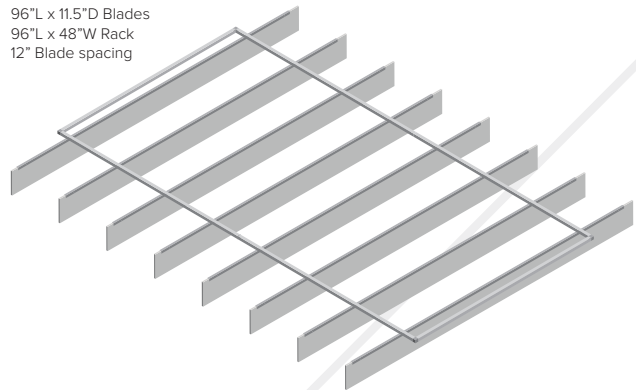

40"L x 9"D Blades
96"L x 24"W Rack
6" Blade spacing

Configuration F

48"L x 9"D Blades
96"L x 24"W Rack
6" Blade spacing

Configuration G

72"L x 9"D Blades
96"L x 48"W Rack
6" Blade spacing

Configuration H

96"L x 9"D Blades
96"L x 48"W Rack
6" Blade spacing

Configuration I

40"L x 11.5"D Blades
96"L x 24"W Rack
12" Blade spacing

Configuration J

48"L x 11.5"D Blades
96"L x 24"W Rack
12" Blade spacing

Configuration K

72"L x 11.5"D Blades
96"L x 48"W Rack
12" Blade spacing

Configuration L

96"L x 11.5"D Blades
96"L x 48"W Rack
12" Blade spacing

Available Solid Colors

Hardware & Installation

EchoSky Close-up View

Hanging Hardware

Each EchoSky set comes as a kit of parts including: EchoPanel baffles, pre-drilled lightweight aluminum rack tubing, corner connectors, aluminum baffle channels with set screws and eyebolts for hanging.