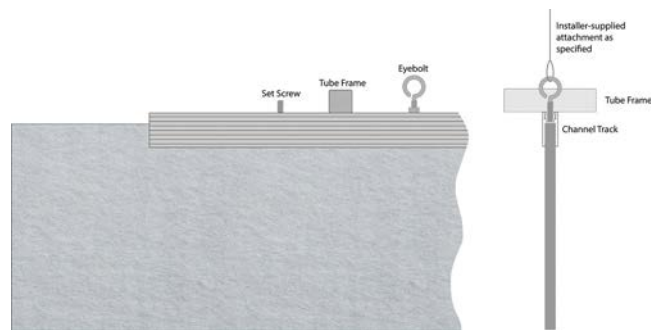

Configuration I

40"L x 11.5"D Blades
96"L x 24"W Rack
12" Blade spacing

Configuration J

48"L x 11.5"D Blades
96"L x 24"W Rack
12" Blade spacing

Configuration K

72"L x 11.5"D Blades
96"L x 48"W Rack
12" Blade spacing

Configuration L

96"L x 11.5"D Blades
96"L x 48"W Rack
12" Blade spacing

Available Solid Colors

Hardware & Installation

EchoSky Close-up View

Hanging Hardware

Each EchoSky set comes as a kit of parts including: EchoPanel baffles, pre-drilled lightweight aluminum rack tubing, corner connectors, aluminum baffle channels with set screws and eyebolts for hanging.