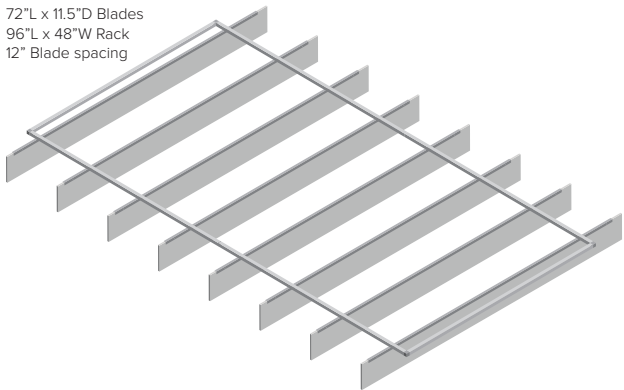

40"L x 9"D Blades
96"L x 24"W Rack
6" Blade spacing

Configuration F

48"L x 9"D Blades
96"L x 24"W Rack
6" Blade spacing

Configuration G

72"L x 9"D Blades
96"L x 48"W Rack
6" Blade spacing

Configuration H

96"L x 9"D Blades
96"L x 48"W Rack
6" Blade spacing

Configuration I

40"L x 11.5"D Blades
96"L x 24"W Rack
12" Blade spacing

Configuration J

48"L x 11.5"D Blades
96"L x 24"W Rack
12" Blade spacing

Configuration K

72"L x 11.5"D Blades
96"L x 48"W Rack
12" Blade spacing

Configuration L

96"L x 11.5"D Blades
96"L x 48"W Rack
12" Blade spacing

Available Solid Colors

Hardware & Installation

EchoSky Close-up View

Hanging Hardware

Each EchoSky set comes as a kit of parts including: EchoPanel baffles, pre-drilled lightweight aluminum rack tubing, corner connectors, aluminum baffle channels with set screws and eyebolts for hanging.