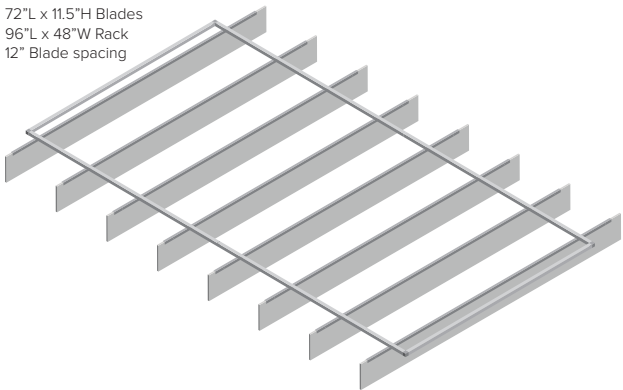

40"L x 9"H Blades
96"L x 24"W Rack
6" Blade spacing

Configuration F

48"L x 9"H Blades
96"L x 24"W Rack
6" Blade spacing

Configuration G

72"L x 9"H Blades
96"L x 48"W Rack
6" Blade spacing

Configuration H

96"L x 9"H Blades
96"L x 48"W Rack
6" Blade spacing

Configuration I

40"L x 11.5"H Blades
96"L x 24"W Rack
12" Blade spacing

Configuration J

48"L x 11.5"H Blades
96"L x 24"W Rack
12" Blade spacing

Configuration K

72"L x 11.5"H Blades
96"L x 48"W Rack
12" Blade spacing

Configuration L

96"L x 11.5"H Blades
96"L x 48"W Rack
12" Blade spacing

Available Solid Colors

EchoSky Close-up View

Hardware & Installation

Each EchoSky set comes as a kit of parts including: EchoPanel baffles, pre-drilled lightweight aluminum rack tubing, corner connectors, aluminum channel tracks with set screws and eyebolts for hanging.