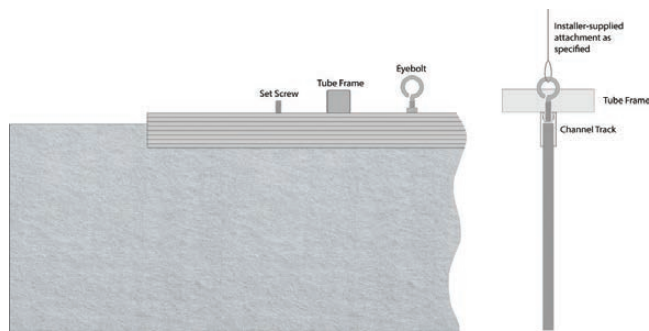

40"L x 9"H Blades
96"L x 24"W Rack
6" Blade spacing

Configuration F

48"L x 9"H Blades
96"L x 24"W Rack
6" Blade spacing

Configuration G

72"L x 9"H Blades
96"L x 48"W Rack
6" Blade spacing

Configuration H

96"L x 9"H Blades
96"L x 48"W Rack
6" Blade spacing

Configuration I

40"L x 11.5"H Blades
96"L x 24"W Rack
12" Blade spacing

Configuration J

48"L x 11.5"H Blades
96"L x 24"W Rack
12" Blade spacing

Configuration K

72"L x 11.5"H Blades
96"L x 48"W Rack
12" Blade spacing

Configuration L

96"L x 11.5"H Blades
96"L x 48"W Rack
12" Blade spacing

Available Solid Colors

EchoSky Close-up View

Hardware & Installation

Each EchoSky set comes as a kit of parts including: EchoPanel baffles, pre-drilled lightweight aluminum rack tubing, corner connectors, aluminum channel tracks with set screws and eyebolts for hanging.