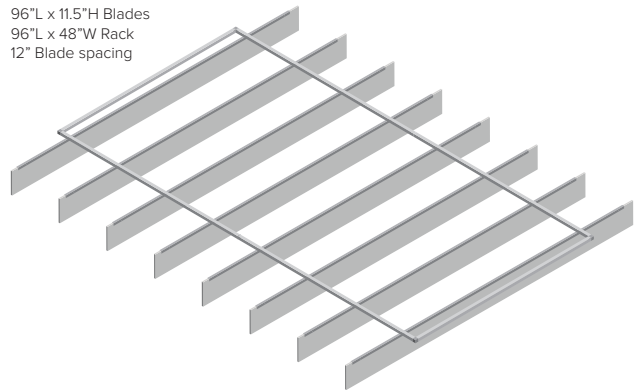

Configuration B

48"L x 9"H Blades
48"L x 24"W Rack
6" Blade spacing

Configuration C

72"L x 9"H Blades
48"L x 48"W Rack
6" Blade spacing

Configuration D

96"L x 9"H Blades
48"L x 48"W Rack
6" Blade spacing

Configuration E

40"L x 9"H Blades
96"L x 24"W Rack
6" Blade spacing

Configuration F

48"L x 9"H Blades
96"L x 24"W Rack
6" Blade spacing

Configuration G

72"L x 9"H Blades
96"L x 48"W Rack
6" Blade spacing

Configuration H

96"L x 9"H Blades
96"L x 48"W Rack
6" Blade spacing

Configuration I

40"L x 11.5"H Blades
96"L x 24"W Rack
12" Blade spacing

Configuration J

48"L x 11.5"H Blades
96"L x 24"W Rack
12" Blade spacing

Configuration K

72"L x 11.5"H Blades
96"L x 48"W Rack
12" Blade spacing

Configuration L

96"L x 11.5"H Blades
96"L x 48"W Rack
12" Blade spacing

Available Solid Colors

EchoSky Close-up View

Hardware & Installation

Each EchoSky set comes as a kit of parts including: EchoPanel baffles, pre-drilled lightweight aluminum rack tubing, corner connectors, aluminum channel tracks with set screws and eyebolts for hanging.