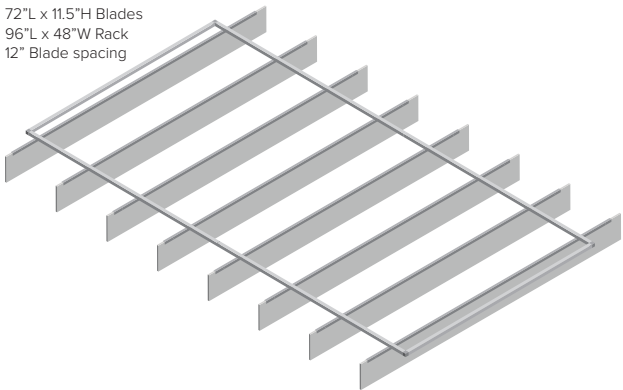

40"L x 9"H Blades
96"L x 24"W Rack
6" Blade spacing

Configuration F

48"L x 9"H Blades
96"L x 24"W Rack
6" Blade spacing

Configuration G

72"L x 9"H Blades
96"L x 48"W Rack
6" Blade spacing

Configuration H

96"L x 9"H Blades
96"L x 48"W Rack
6" Blade spacing

Configuration I

40"L x 11.5"H Blades
96"L x 24"W Rack
12" Blade spacing

Configuration J

48"L x 11.5"H Blades
96"L x 24"W Rack
12" Blade spacing

Configuration K

72"L x 11.5"H Blades
96"L x 48"W Rack
12" Blade spacing

Configuration L

96"L x 11.5"H Blades
96"L x 48"W Rack
12" Blade spacing

Available Solid Colors

EchoSky Close-up View

Hardware & Installation

Each EchoSky set comes as a kit of parts including: EchoPanel baffles, pre-drilled lightweight aluminum rack tubing, corner connectors, aluminum baffle channels with set screws and eyebolts for hanging.