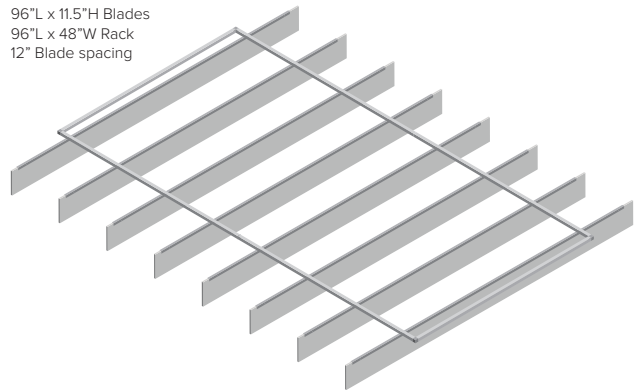

Configuration B

48"L x 9"H Blades
48"L x 24"W Rack
6" Blade spacing

Configuration C

72"L x 9"H Blades
48"L x 48"W Rack
6" Blade spacing

Configuration D

96"L x 9"H Blades
48"L x 48"W Rack
6" Blade spacing

Configuration E

40"L x 9"H Blades
96"L x 24"W Rack
6" Blade spacing

Configuration F

48"L x 9"H Blades
96"L x 24"W Rack
6" Blade spacing

Configuration G

72"L x 9"H Blades
96"L x 48"W Rack
6" Blade spacing

Configuration H

96"L x 9"H Blades
96"L x 48"W Rack
6" Blade spacing

Configuration I

40"L x 11.5"H Blades
96"L x 24"W Rack
12" Blade spacing

Configuration J

48"L x 11.5"H Blades
96"L x 24"W Rack
12" Blade spacing

Configuration K

72"L x 11.5"H Blades
96"L x 48"W Rack
12" Blade spacing

Configuration L

96"L x 11.5"H Blades
96"L x 48"W Rack
12" Blade spacing

Available Solid Colors

EchoSky Close-up View

Hardware & Installation

Each EchoSky set comes as a kit of parts including: EchoPanel baffles, pre-drilled lightweight aluminum rack tubing, corner connectors, aluminum baffle channels with set screws and eyebolts for hanging.