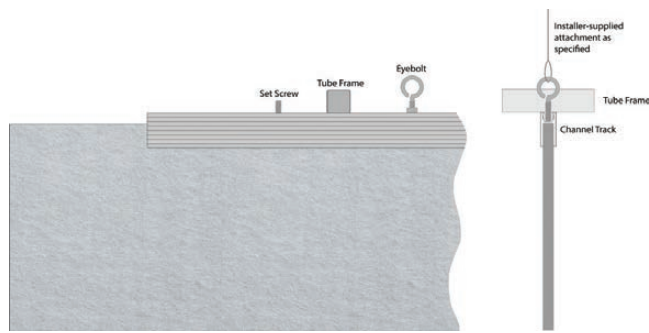

40"L x 9"H Blades
96"L x 24"W Rack
6" Blade spacing

Configuration F

48"L x 9"H Blades
96"L x 24"W Rack
6" Blade spacing

Configuration G

72"L x 9"H Blades
96"L x 48"W Rack
6" Blade spacing

Configuration H

96"L x 9"H Blades
96"L x 48"W Rack
6" Blade spacing

Configuration I

40"L x 11.5"H Blades
96"L x 24"W Rack
12" Blade spacing

Configuration J

48"L x 11.5"H Blades
96"L x 24"W Rack
12" Blade spacing

Configuration K

72"L x 11.5"H Blades
96"L x 48"W Rack
12" Blade spacing

Configuration L

96"L x 11.5"H Blades
96"L x 48"W Rack
12" Blade spacing

Available Solid Colors

EchoSky Close-up View

Hardware & Installation

Each EchoSky set comes as a kit of parts including: EchoPanel baffles, pre-drilled lightweight aluminum rack tubing, corner connectors, aluminum baffle channels with set screws and eyebolts for hanging.