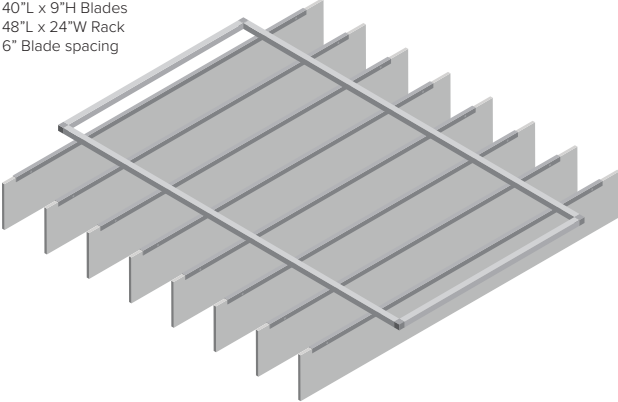

EchoSky | Color 487 (Blush)

Style	Metric	Standard	Thickness	Weight	Baffle/Rack	Baffle Spacing
Configuration A	1016mm x 1219mm	40 in. x 48 in.	12mm	20.8 lbs	8	152mm (6in.)
Configuration B	1219mm x 1219mm	48 in. x 48 in.	12mm	24 lbs	8	152mm (6in.)
Configuration C	1829mm x 1219mm	72 in. x 48 in.	12mm	36.4 lbs	8	152mm (6in.)
Configuration D	2438mm x 1219mm	96 in. x 48 in.	12mm	46.4 lbs	8	152mm (6in.)
Configuration E	1016mm x 2438mm	40 in. x 96 in.	12mm	40.5 lbs	16	152mm (6in.)
Configuration F	1219mm x 2438mm	48 in. x 96 in.	12mm	47 lbs	16	152mm (6in.)
Configuration G	1829mm x 2438mm	72 in. x 96 in.	12mm	69.4 lbs	16	152mm (6in.)
Configuration H	2438mm x 2438mm	96 in. x 96 in.	12mm	89.5 lbs	16	152mm (6in.)
Configuration I	1016mm x 2438mm	40 in. x 96 in.	12mm	27.1 lbs	8	305mm (12in.)
Configuration J	1219mm x 2438mm	48 in. x 96 in.	12mm	31.4 lbs	8	305mm (12in.)
Configuration K	1829mm x 2438mm	72 in. x 96 in.	12mm	44.8 lbs	8	305mm (12in.)
Configuration L	2438mm x 2438mm	96 in. x 96 in.	12mm	58.2 lbs	8	305mm (12in.)

All specs refer to singular products and not multiples unless specified. Custom options available upon request. See configurations for design options.

EchoSky

Today’s open offices, hard-surfaced conference rooms and minimalist-inspired meeting spaces can result in acoustic distraction. EchoSky, made of sound-absorbing EchoPanel®, helps reduce sonic and visual over-stimulation for healthy, functional spaces. This modular kit of parts installs easily and creates a unique ceiling addition to any open space.

CDPH (CA 01350) Compliant; TVOC: <0.5 mg/m3
Ecospecifier GreenTag Compliant; TVOC: 0.015 mg/m2/hr (ASTM D5116)

ECHOPANEL: ECHOSKY

Available Design Configurations

Configuration A

40"L x 9"H Blades
48"L x 24"W Rack
6" Blade spacing

Configuration B

48"L x 9"H Blades
48"L x 24"W Rack
6" Blade spacing

Configuration C

72"L x 9"H Blades
48"L x 48"W Rack
6" Blade spacing

Configuration D

96"L x 9"H Blades
48"L x 48"W Rack
6" Blade spacing

Configuration E