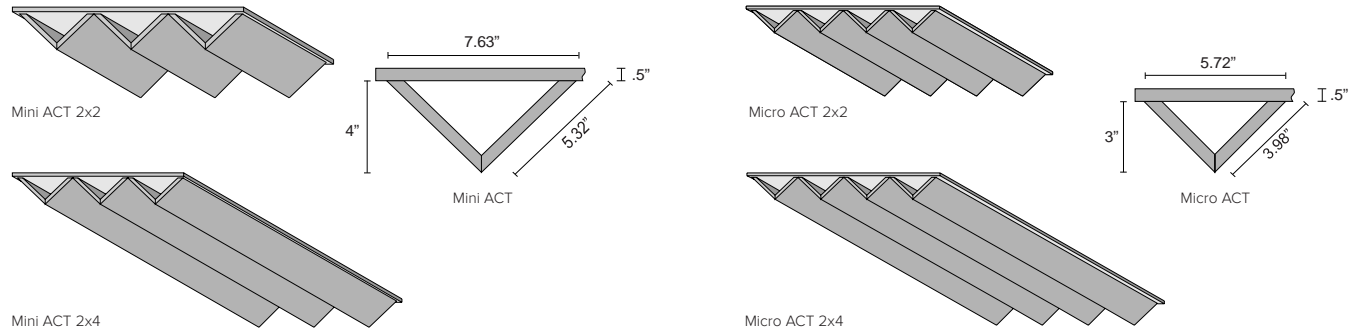

Sound Absorption

Frequency	250Hz	500Hz	800Hz	1000Hz	2000Hz	4000Hz	NRC
m ² /Object	3.47	7.31	7.85	7.48	7.38	7.44	0.95

Acoustic data is measured in Sabins per EchoRidge Mini.

EchoRidge ACT

Create acoustic nirvana in any standard drop ceiling with the peaks and valleys of EchoRidge ACT. The unique modules easily install into an existing grid, adding both dimension and sound absorption. EchoRidge ACT comes in two styles — Mini and Micro — in both 2x2 and 2x4 tile sizes and is available in a variety of colors from neutral to vibrant tones. Customization is also available for your unique design concepts.

Available Design Styles

Note: EchoRidge ACT is sold as an individual 3- to 4-peak unit with an EchoPanel backer.

Available Solid Colors

EchoRidge Micro ACT 2x4 | Color 580 (Sage)

Installation

EchoRidge ACT tiles easily fit into a standard 15/16" ACT ceiling grid. Simply remove any existing ACT tile and install EchoRidge ACT in its place. Download the EchoRidge ACT Installation Guide for more information.