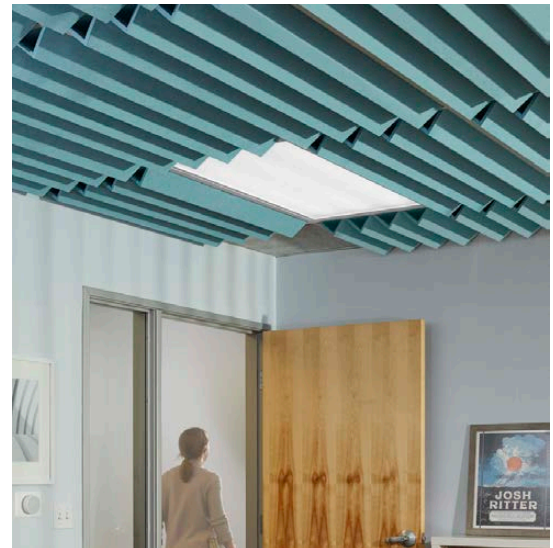

EchoRidge Micro ACT 2x2 and 2x4 | Color 338 (Jade)

Style	Metric Length x Folded Width	Standard Length x Folded Width	Exposed Height	Thickness	Weight	SF/Unit
Mini ACT 2x2	600mm x 600mm	23.6 in. x 23.6 in.	102mm (4 in.)	12mm	5 lbs	4
Mini ACT 2x4	600mm x 1200mm	23.6 in. x 47.2 in.	102mm (4 in.)	12mm	10 lbs	8
Micro ACT 2x2	600mm x 600mm	23.6 in. x 23.6 in.	76mm (3 in.)	12mm	5 lbs	4
Micro ACT 2x4	600mm x 1200mm	23.6 in. x 47.2 in.	76mm (3 in.)	12mm	10 lbs	8

All specs refer to singular products and not multiples unless specified. Due to the nature of the material, cutting and fabrication process, minor dimensional variances may occur. Custom options available upon request. EchoRidge ACT is sold individually, and is folded and assembled prior to shipping for simple drop-in installation

Sound Absorption

Frequency	250Hz	500Hz	800Hz	1000Hz	2000Hz	4000Hz	NRC
m²/Object	3.47	7.31	7.85	7.48	7.38	7.44	0.95

Acoustic data is measured in Sabins per EchoRidge Mini.

EchoRidge ACT

Create acoustic nirvana in any standard drop ceiling with the peaks and valleys of EchoRidge ACT. The unique modules easily install into an existing grid, adding both dimension and sound absorption. EchoRidge ACT comes in two styles — Mini and Micro — in both 2x2 and 2x4 tile sizes and is available in a variety of colors from neutral to vibrant tones. Customization is also available for your unique design concepts.

Fire Rating

ASTM E84 Class A

VOC Emissions

CDPH (CA 01350) Compliant; TVOC: <0.5 mg/m³

Ecospecifier GreenTag Compliant;
TVOC: 0.015 mg/m²/hr (ASTM D5116)