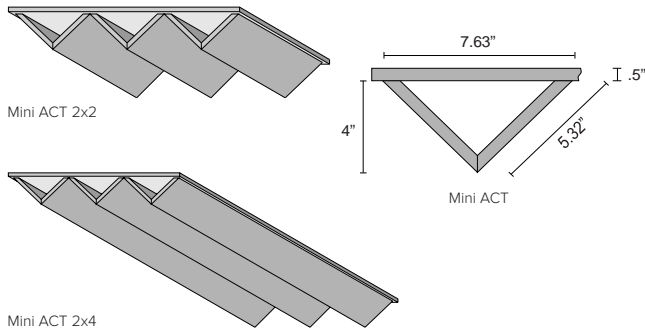

Sound Absorption

Frequency	250Hz	500Hz	800Hz	1000Hz	2000Hz	4000Hz	NRC
m ² /Object	3.47	7.31	7.85	7.48	7.38	7.44	0.95

Acoustic data is measured in Sabins per EchoRidge Mini.

EchoRidge ACT

Create acoustic nirvana in any standard drop ceiling with the peaks and valleys of EchoRidge ACT. The unique modules easily install into an existing grid, adding both dimension and sound absorption. EchoRidge ACT comes in two styles — mini and micro — in both 2x2 and 2x4 tile sizes and is available in a variety of colors from neutral to vibrant tones. Customization is also available for your unique design concepts.

Available Design Styles

Note: EchoRidge ACT is sold as an individual 3- to 4-peak unit with an EchoPanel backer.

Available Solid Colors

EchoRidge Micro ACT 2x4 | Color 384 (Seaweed)

Installation

EchoRidge ACT tiles easily fit into a standard 15/16" ACT ceiling grid. Simply remove any existing ACT tile and install EchoRidge ACT in its place. Download the EchoRidge ACT Installation Guide for more information.