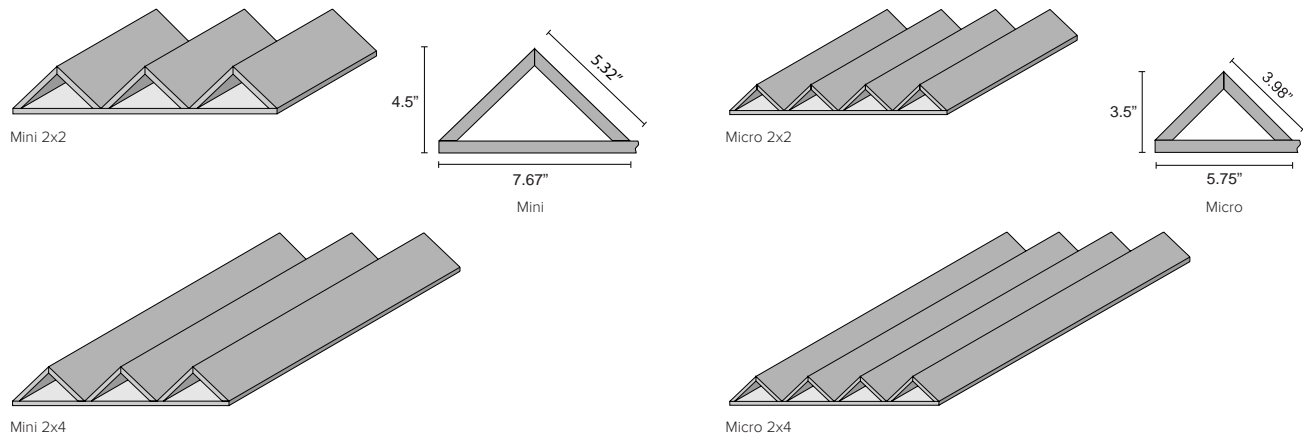

Available Design Styles

Note: EchoRidge is sold as an individual 3- or 4-peaked unit with a backer.