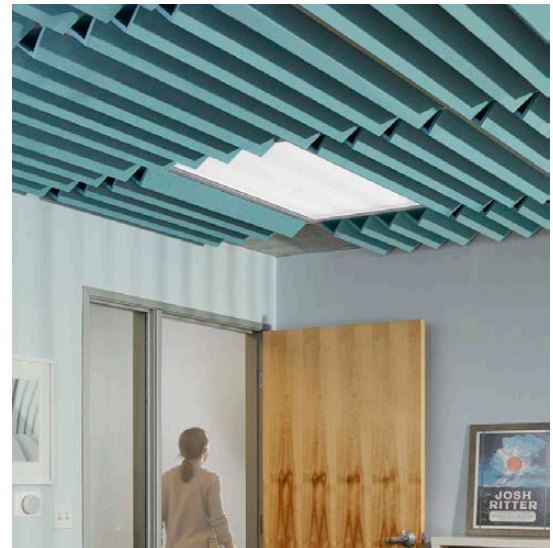

EchoRidge Micro ACT 2x2 and 2x4 | Color 338 (Jade)

Style	Metric Length x Folded Width	Standard Length x Folded Width	Exposed Height	Thickness	Weight	SF/Unit
Mini ACT 2x2	600mm x 600mm	23.6 in. x 23.6 in.	102mm (4 in.)	12mm	5 lbs	4
Mini ACT 2x4	600mm x 1200mm	23.6 in. x 47.2 in.	102mm (4 in.)	12mm	10 lbs	8
Micro ACT 2x2	600mm x 600mm	23.6 in. x 23.6 in.	76mm (3 in.)	12mm	5 lbs	4
Micro ACT 2x4	600mm x 1200mm	23.6 in. x 47.2 in.	76mm (3 in.)	12mm	10 lbs	8

All specs refer to singular products and not multiples unless specified. Due to the nature of the material, cutting and fabrication process, minor dimensional variances may occur. Custom options available upon request. EchoRidge ACT is sold individually, and is folded and assembled prior to shipping for simple drop-in installation

Sound Absorption

Frequency	250Hz	500Hz	800Hz	1000Hz	2000Hz	4000Hz	NRC
m²/Object	3.47	7.31	7.85	7.48	7.38	7.44	0.95

Acoustic data is measured in Sabins per EchoRidge Mini.

EchoRidge ACT

Create acoustic nirvana in any standard drop ceiling with the peaks and valleys of EchoRidge ACT. The unique modules easily install into an existing grid, adding both dimension and sound absorption. EchoRidge ACT comes in two styles — mini and micro — in both 2x2 and 2x4 tile sizes and is available in a variety of colors from neutral to vibrant tones. Customization is also available for your unique design concepts.

Fire Rating

ASTM E84 Class A

VOC Emissions

CDPH (CA 01350) Compliant; TVOC: <0.5 mg/m³

Ecospecifier GreenTag Compliant;
TVOC: 0.015 mg/m²/hr (ASTM D5116)