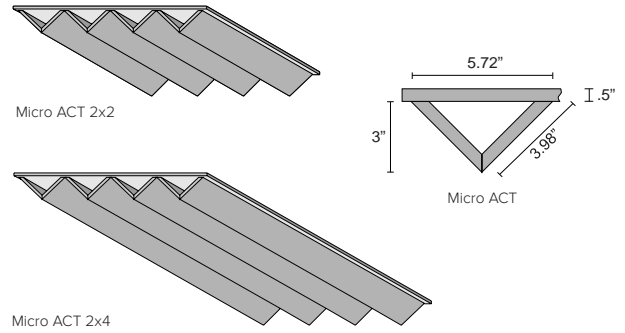

Sound Absorption

Frequency	250Hz	500Hz	800Hz	1000Hz	2000Hz	4000Hz	NRC
m ² /Object	3.47	7.31	7.85	7.48	7.38	7.44	0.95

Acoustic data is measured in Sabins per EchoRidge Mini.

EchoRidge ACT

Create acoustic nirvana in any standard drop ceiling with the peaks and valleys of EchoRidge ACT. The unique modules easily install into an existing grid, adding both dimension and sound absorption. EchoRidge ACT comes in two styles — mini and micro — in both 2x2 and 2x4 tile sizes and is available in a variety of colors from neutral to vibrant tones. Customization is also available for your unique design concepts.

Available Design Styles

Note: EchoRidge ACT is sold as an individual 3- to 4-peak unit with an EchoPanel backer.

Available Solid Colors

EchoRidge Micro ACT 2x4 | Color 384 (Seaweed)

Installation

EchoRidge ACT tiles easily fit into a standard 15/16" ACT ceiling grid. Simply remove any existing ACT tile and install EchoRidge ACT in its place. Download the EchoRidge ACT Installation Guide for more information.