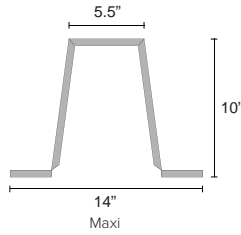

Style	Metric Length x Folded Width	Standard Length x Folded Width	Folded Height	Thickness	Weight	SF/Unit
Maxi	1168mm x 356mm	46 in. x 14 in.	254mm (10 in.)	12mm	5 lbs	4.5
Mini	1168mm x 203mm	46 in. x 8 in.	133mm (5.25 in.)	12mm	2.5 lbs	2.6
Micro	1168mm x 127mm	46 in. x 5 in.	83mm (3.25 in.)	12mm	1.4 lbs	1.7

## Available Design Styles

Maxi (2 units shown)

Mini (3 units shown)

Micro (4 units shown)

Note: EchoFold is sold as an individual single-peak unit without a backer.