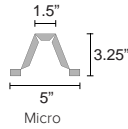

Style	Metric Length x Folded Width	Standard Length x Folded Width	Folded Height	Thickness	Weight	SF/Unit
Maxi	1168mm x 356mm	46 in. x 14 in.	254mm (10 in.)	12mm	5 lbs	4.5
Mini	1168mm x 203mm	46 in. x 8 in.	133mm (5.25 in.)	12mm	2.5 lbs	2.6
Micro	1168mm x 127mm	46 in. x 5 in.	83mm (3.25 in.)	12mm	1.4 lbs	1.7

## Available Design Styles

Maxi (2 units shown)

Mini (3 units shown)

Micro (4 units shown)

Note: EchoFold is sold as an individual single-peak unit without a backer.