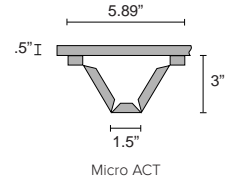

## Available Design Styles

Mini ACT 2x2

Mini ACT

Micro ACT 2x2

Micro ACT

Mini ACT 2x4

Micro ACT 2x4

Note: EchoFold ACT is sold as an individual 3- to 4-peak unit with an EchoPanel backer.