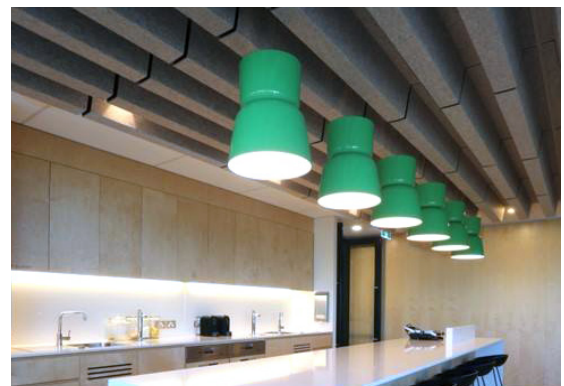

EchoFold Maxi | Color 444 (Gray)