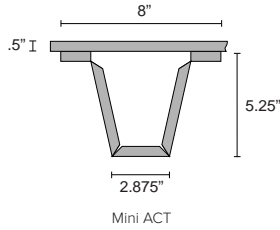

ECHOPANEL: ECHOFOLD ACT

Available Design Styles

Mini ACT

Note: EchoFold ACT is sold as an individual 3- to 4-peak unit with an EchoPanel backer.

Available Solid Colors

Installation

EchoFold ACT tiles easily fit into a standard 15/16" ACT ceiling grid. Simply remove any existing ACT tile and install EchoFold ACT in its place. Download the EchoFold ACT Installation Guide for more information.

If you have a different ceiling grid, contact us for customization to match your needs.