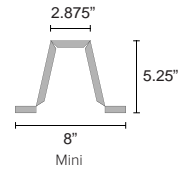

Micro (4 units shown)