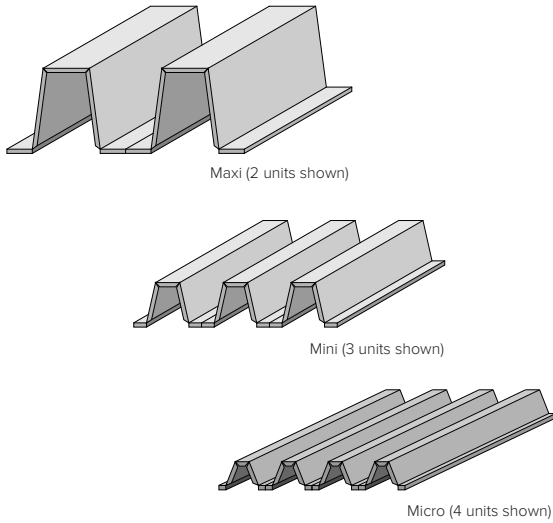

EchoFold Mini

Style	Metric Length x Folded Width	Standard Length x Folded Width	Folded Height	Thickness	Weight	SF/Unit
Maxi	1168mm x 356mm	46 in. x 14 in.	254mm (10 in.)	12mm	5 lbs	4.5
Mini	1168mm x 203mm	46 in. x 8 in.	133mm (5.25 in.)	12mm	2.5 lbs	2.6
Micro	1168mm x 127mm	46 in. x 5 in.	83mm (3.25 in.)	12mm	1.4 lbs	1.7

All specs refer to singular products and not multiples unless specified. Due to the nature of the material, cutting and fabrication process, minor dimensional variances may occur. Custom options available upon request. EchoFold is sold individually without a backer, ships flat and is folded prior to installation.

Sound Absorption

Frequency	250Hz	500Hz	800Hz	1000Hz	2000Hz	4000Hz	NRC
m²/Object	3.78	6.72	7.27	6.72	8.00	8.15	0.95

Acoustic data is measured in Sabins per EchoFold Mini mounted on 0.5" fiberglass.

EchoFold

EchoFold, one of Kirei’s acoustically winning design features, offers visual motion and acoustic control. Cut-and-folded EchoPanel® acoustic panels add depth to walls and ceilings while deflecting and absorbing sound. There are three standard sizes — Maxi, Mini, and Micro — and is available in a variety of colors from neutral to vibrant tones. Install EchoFold using standard construction adhesive (non-PVA) or mechanical fasteners. Have a unique design idea? Customization is also available.

Fire Rating

ASTM E84 Class A

VOC Emissions

CDPH (CA 01350) Compliant; TVOC: <0.5 mg/m3
Ecospecifier GreenTag Compliant;
TVOC: 0.015 mg/m2/hr (ASTM D5116)