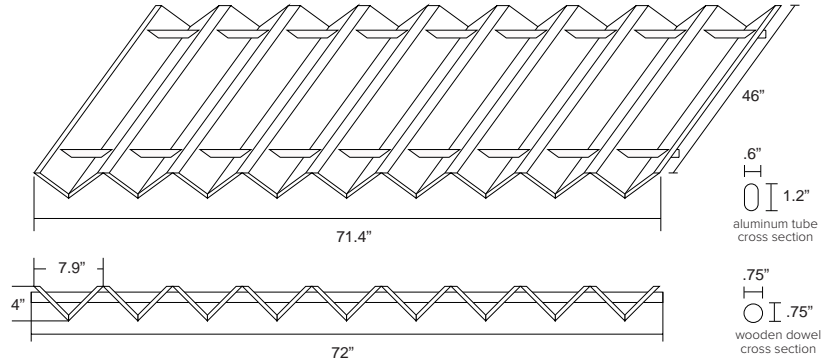

Dimensional Detail

Available Solid Colors

Hardware & Installation

EchoCloud Ziggy is designed for looped 3/64" to 1/16" aircraft cable to be attached to the oval extrusion from 1 to 3 folds from each end (4 cable drops) when using the aluminum tube. This allows for alignment to the best ceiling structure and/or avoidance of overhead intrusions. If using the wooden dowel, four screw in hooks will be provided as hanging points and then can be attached to the ceiling with aircraft cable. Download the EchoCloud Ziggy Installation Guide for more information.