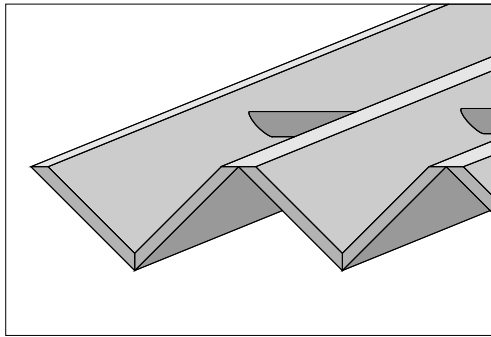

Dimensional Detail

Front View