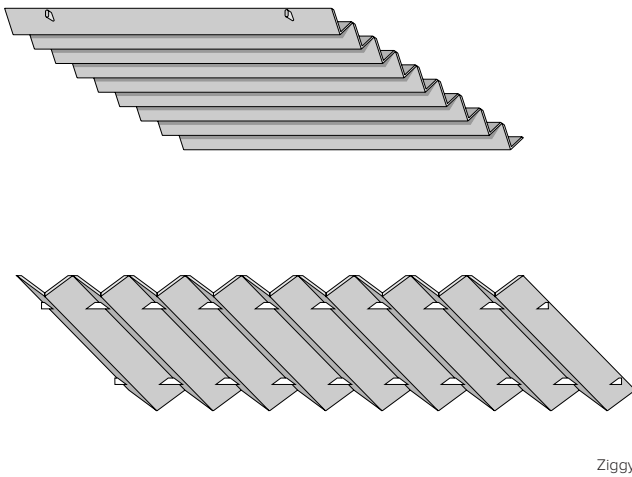

ECHOPANEL: ECHOCLOUD ZIGGY

EchoCloud Ziggy | Color 338 (Jade)

Style	Metric	Standard	Depth	Weight/Unit	SF/Unit
Ziggy	1168mm x 1829mm	46 in. x 72 in.	100mm (4 in.)	18 lbs	22.8

All specs refer to singular products and not multiples unless specified. Due to the nature of the material, cutting and fabrication process, minor dimensional variances may occur. EchoCloud Ziggy is sold individually with two aluminum tubes or two wood dowels. It ships flat and is folded prior to installation.

EchoCloud Ziggy

Delight in better sound by dampening overhead reflections with the acoustic absorption of EchoCloud Ziggy. Perfect for those open, high-ceiling spaces where ambient sounds often clash and distract, Ziggy sits above it all with minimalist edge. Made with 12mm EchoPanel®, this three-dimensional cloud offers a clean, visual aesthetic while quieting commotion. Ziggy is easy to install with looped cable and is available in a variety of colors from neutral to vibrant tones. Customization is also available for your unique design concepts.