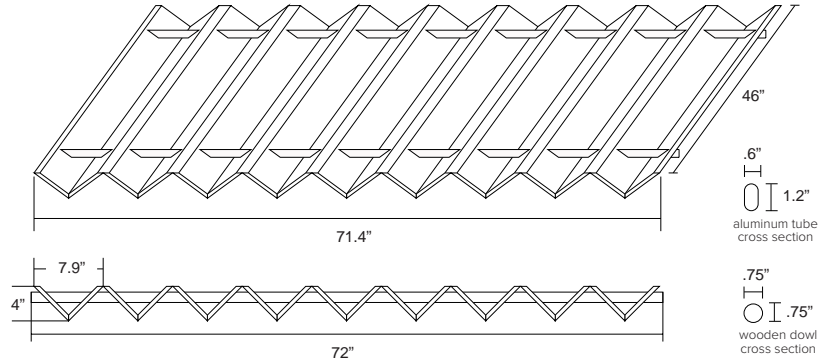

ECHOPANEL: ECHOCLOUD ZIGGY

Dimensional Detail

Available Solid Colors

Hardware & Installation

EchoCloud Ziggy is designed for looped 3/64" to 1/16" aircraft cable to be attached to the oval extrusion from 1 to 3 folds from each end (4 cable drops) when using the aluminum tube. This allows for alignment to the best ceiling structure and/or avoidance of overhead intrusions. If using the wooden dowel, four screw in hooks will be provided as hanging points and then can be attached to the ceiling with aircraft cable. Download the EchoCloud Ziggy Installation Guide for more information.