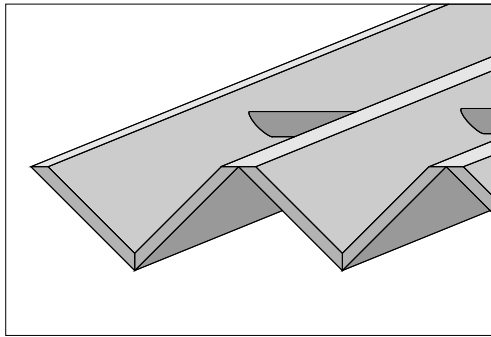

ECHOPANEL: ECHOCLOUD ZIGGY

Dimensional Detail

Front View