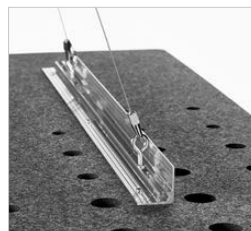

Hardware Option 2: Cloud Track Installation