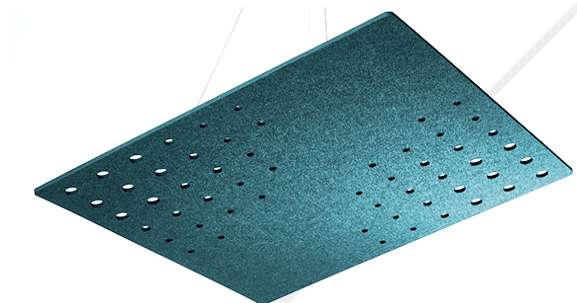

EchoCloud Perforated Square Hourglass Style I Color 633 (Pacific)