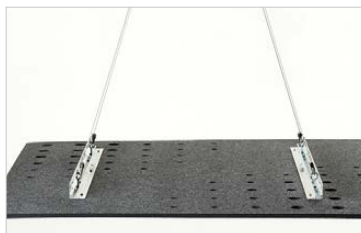

908 | Ivory

Hardware & Installation

Hardware Option 1: Cable System Installation

Hardware Option 2: Cloud Track Installation

Cloud Mounting Options

EchoCloud may be hung from a variety of ceiling types by using cable suspension or threaded rod. EchoCloud mounting options include our Griplock Cloud Cable Set (for circle clouds only) or Cloud Track flexible mounting system. Select your mounting option for looks or flexibility as needed. Ceiling mounting hardware and cables are not included.