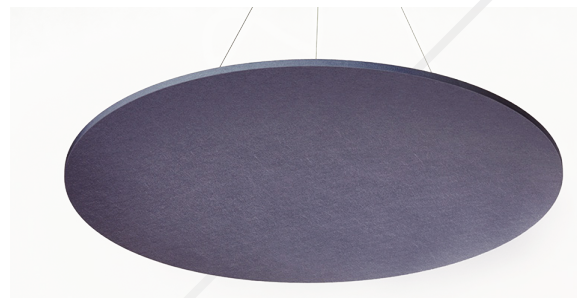

EchoCloud Flat Circle | Color 276 (Lavender)