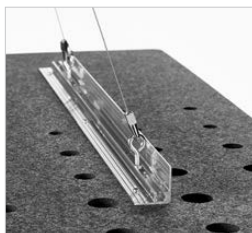

908 | Ivory

Hardware & Installation

Hardware Option 1: Cable System Installation

Hardware Option 2: Cloud Track Installation

Cloud Mounting Options

EchoCloud may be hung from a variety of ceiling types by using cable suspension or threaded rod. EchoCloud mounting options include our Griplock Cloud Cable Set (for circle clouds only) or Cloud Track flexible mounting system. Select your mounting option for looks or flexibility as needed. Ceiling mounting hardware and cables are not included.