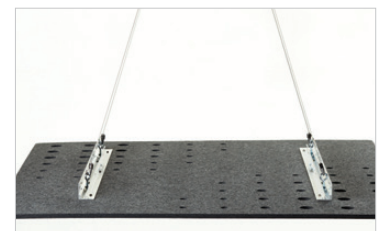

Hardware Option 2: Cloud Track Installation