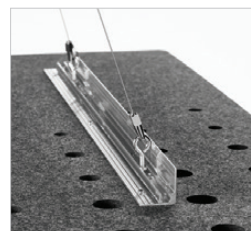

Hardware Option 2: Cloud Track Installation