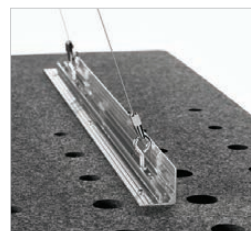

Hardware Option 2: Cloud Track Installation