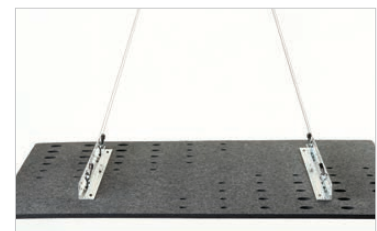

Hardware Option 2: Cloud Track Installation