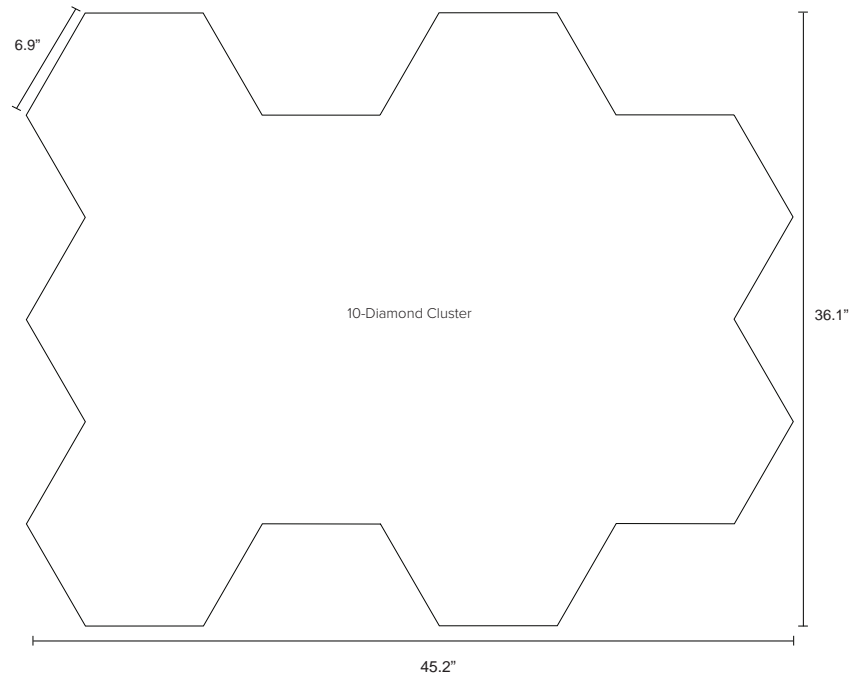

## Available Design Styles

EchoCloud Diamond comes in single, 2-, 5- and 10-diamond clusters designed to mix-and-match to create your own unique look.

Single Diamond

2-Diamond Cluster

5-Diamond Cluster

10-Diamond Cluster

## Dimensional Detail

EchoCloud Diamond Dimensions

\* Each diamond has 187 in<sup>3</sup> of airspace.