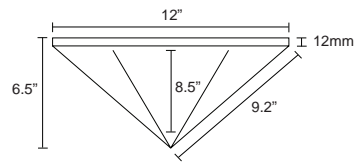

**ECHOPANEL: ECHOCLOUD DIAMOND**

EchoCloud Diamond

EchoCloud Diamond I Color 444 (Gray)

	Metric	Standard	Depth	Weight/Unit	SF/Unit
Single Diamond	353mm x 305mm	13.9 in. x 12 in.	165mm (6.5 in.)	1 lb	0.87
2-Diamond Cluster	353mm x 612mm	13.9 in. x 24.1 in.	165mm (6.5 in.)	2 lbs	1.74
5-Diamond Cluster	620mm x 917mm	24.4 in. x 36.1 in.	165mm (6.5 in.)	5 lbs	4.36
10-Diamond Cluster	11,488mm x 917mm	45.2 in. x 36.1 in.	165mm (6.5 in.)	10 lbs	8.74

## Available Design Styles

EchoCloud Diamond comes in single, 2-, 5- and 10-diamond clusters designed to mix-and-match to create your own unique look.

Single Diamond

2-Diamond Cluster

5-Diamond Cluster

10-Diamond Cluster

## Dimensional Detail

EchoCloud Diamond Dimensions

\* Each diamond has 187 in<sup>3</sup> of airspace.