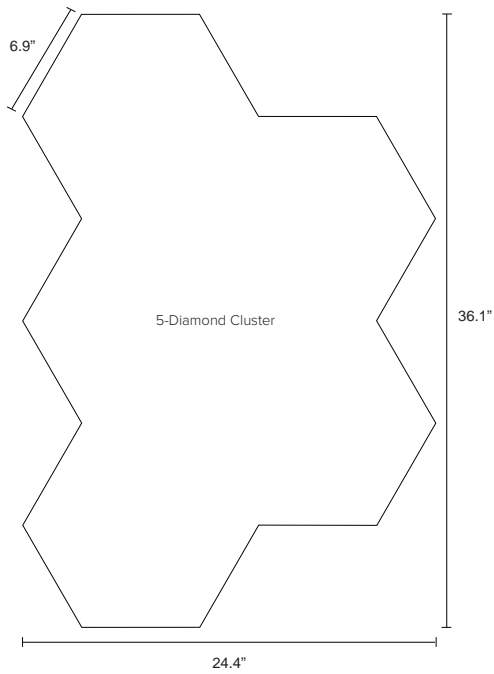

## Available Design Styles

EchoCloud Diamond comes in single, 2-, 5- and 10-diamond clusters designed to mix-and-match to create your own unique look.

Single Diamond

2-Diamond Cluster

5-Diamond Cluster

10-Diamond Cluster

## Dimensional Detail

EchoCloud Diamond Dimensions

\* Each diamond has 187 in<sup>3</sup> of airspace.