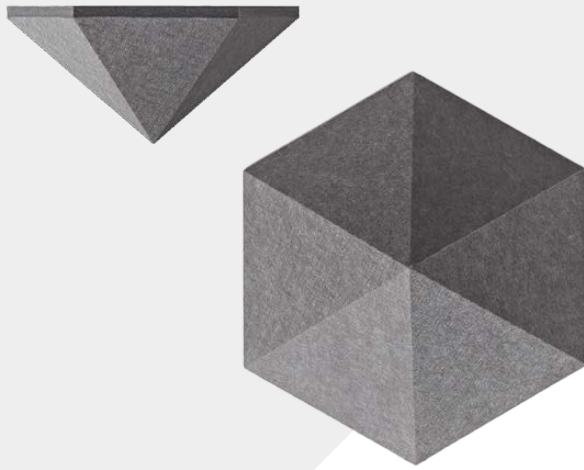

**ECHOPANEL: ECHOCLOUD DIAMOND**

EchoCloud Diamond

EchoCloud Diamond I Color 444 (Gray)

	Metric	Standard	Depth	Weight/Unit	SF/Unit
Single Diamond	353mm x 305mm	13.9 in. x 12 in.	165mm (6.5 in.)	1 lb	0.87
2-Diamond Cluster	353mm x 612mm	13.9 in. x 24.1 in.	165mm (6.5 in.)	2 lbs	1.74
5-Diamond Cluster	620mm x 917mm	24.4 in. x 36.1 in.	165mm (6.5 in.)	5 lbs	4.36
10-Diamond Cluster	11,488mm x 917mm	45.2 in. x 36.1 in.	165mm (6.5 in.)	10 lbs	8.74

Spark creativity and temper unwanted noise in your large, high-ceiling spaces with EchoCloud Diamond. A beautiful fusion of acoustics and aesthetics, EchoCloud Diamond’s 187 in<sup>3</sup> of airspace provides superior sound absorption at lower frequencies. Comes in single, 2-, 5- and 10-diamond clusters for more placement versatility in your overhead designs. Easy to install using our Flat Track flexible mounting system and is available in a variety of colors from neutral to vibrant tones. Customization is also available for your unique design concepts.