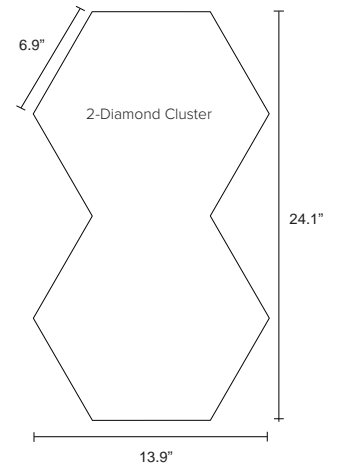

**ECHOPANEL: ECHOCLOUD DIAMOND**

EchoCloud Diamond

EchoCloud Diamond I Color 444 (Gray)

	Metric	Standard	Depth	Weight/Unit	SF/Unit
Single Diamond	353mm x 305mm	13.9 in. x 12 in.	165mm (6.5 in.)	1 lb	0.87
2-Diamond Cluster	353mm x 612mm	13.9 in. x 24.1 in.	165mm (6.5 in.)	2 lbs	1.74
5-Diamond Cluster	620mm x 917mm	24.4 in. x 36.1 in.	165mm (6.5 in.)	5 lbs	4.36
10-Diamond Cluster	11,488mm x 917mm	45.2 in. x 36.1 in.	165mm (6.5 in.)	10 lbs	8.74

## Dimensional Detail

EchoCloud Diamond Dimensions

\* Each diamond has 187 in<sup>3</sup> of airspace.