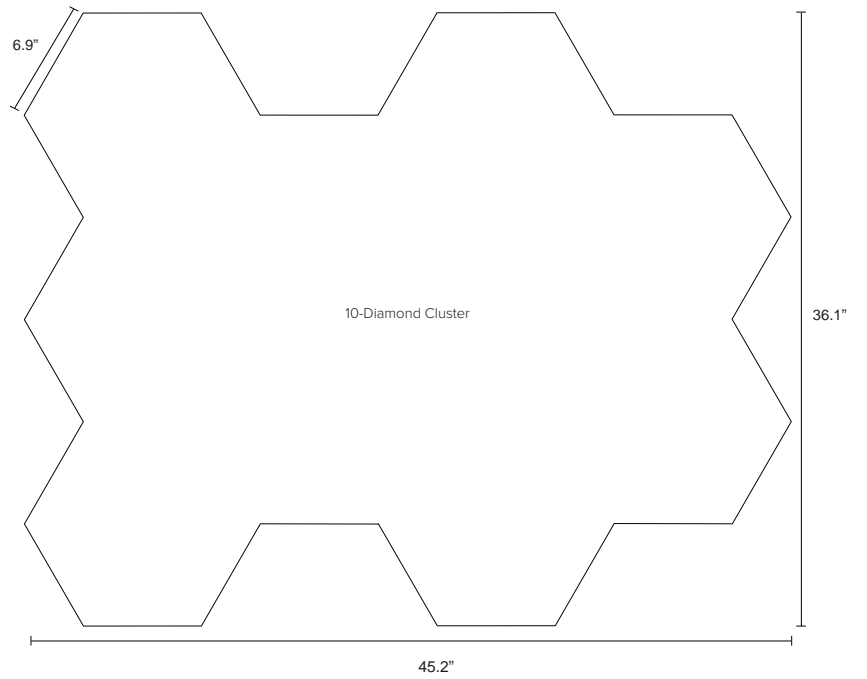

ECHOPANEL SYSTEMS: ECHOCLOUD DIAMOND

EchoCloud Diamond | Color 444 (Gray)

EchoCloud Diamond | Color 444 (Gray)

	Metric	Standard	Depth	Weight/Unit	SF/Unit
Single Diamond	353mm x 305mm	13.9 in. x 12 in.	165mm (6.5 in.)	1 lb	0.65
2-Diamond Cluster	353mm x 612mm	13.9 in. x 24.1 in.	165mm (6.5 in.)	2 lbs	1.3
5-Diamond Cluster	620mm x 917mm	24.4 in. x 36.1 in.	165mm (6.5 in.)	5 lbs	3.25
10-Diamond Cluster	11,488mm x 917mm	45.2 in. x 36.1 in.	165mm (6.5 in.)	10 lbs	6.5

Available Design Styles

EchoCloud Diamond comes in single, 2-, 5- and 10-diamond clusters designed to mix-and-match to create your own unique look.

Single Diamond

2-Diamond Cluster

5-Diamond Cluster

10-Diamond Cluster

Dimensional Detail

EchoCloud Diamond Dimensions

* Each diamond has 187 in³ of airspace.

ECHOPANEL SYSTEMS: ECHOCLOUD DIAMOND

Available Solid Colors

Hardware & Installation

Flat Track Installation

EchoCloud Diamond may be hung from a variety of ceiling types by using cable suspension and our Flat Track flexible mounting system. Select your mounting option for looks or flexibility as needed. Ceiling mounting hardware and cables are not included.