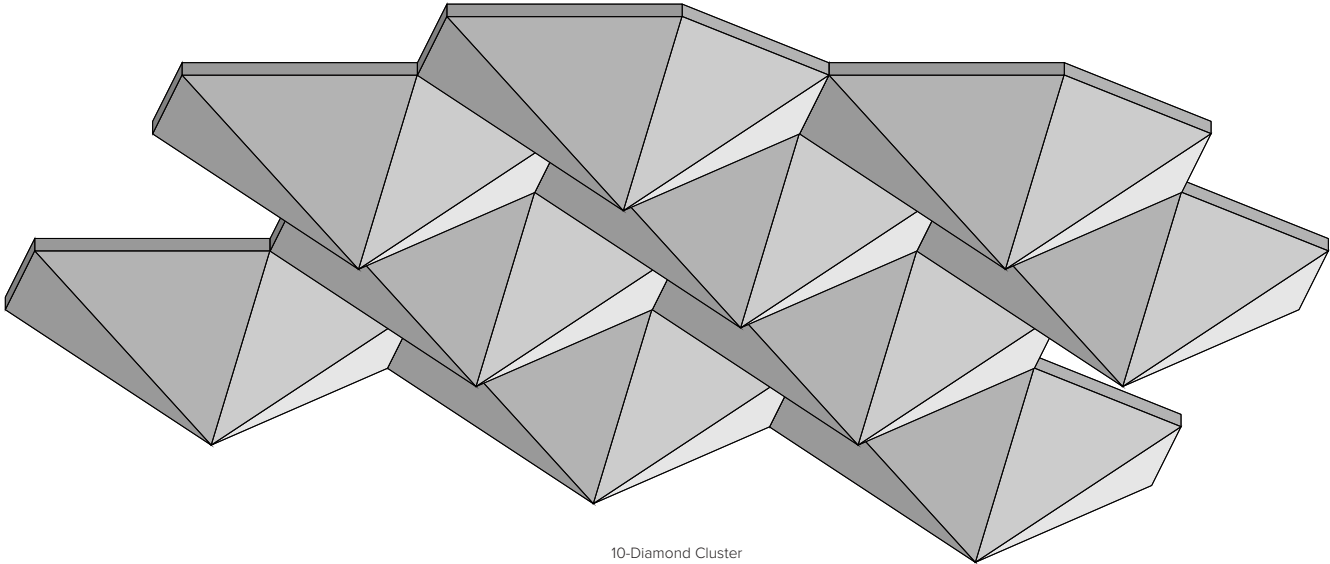

Available Design Styles

EchoCloud Diamond comes in single, 2-, 5- and 10-diamond clusters designed to mix-and-match to create your own unique look.

Single Diamond

2-Diamond Cluster

5-Diamond Cluster

10-Diamond Cluster

Dimensional Detail

EchoCloud Diamond Dimensions

* Each diamond has 187 in³ of airspace.

ECHOPANEL SYSTEMS: ECHOCLOUD DIAMOND

Available Solid Colors

Hardware & Installation

Flat Track Installation

EchoCloud Diamond may be hung from a variety of ceiling types by using cable suspension and our Flat Track flexible mounting system. Select your mounting option for looks or flexibility as needed. Ceiling mounting hardware and cables are not included.