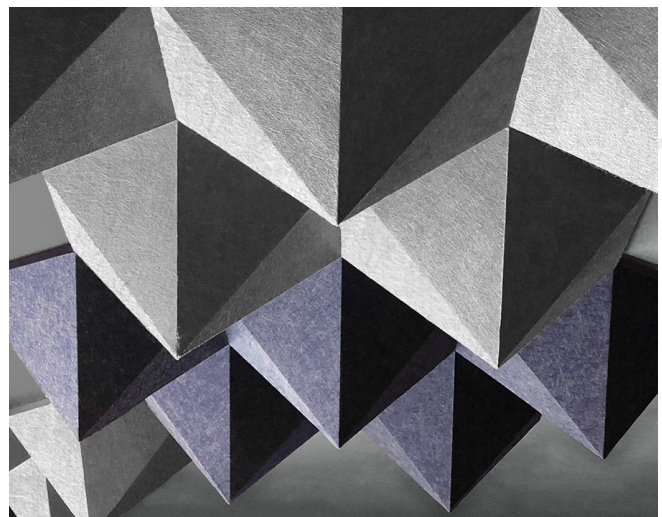

EchoCloud Diamond | Colors 365 (Navy), 444 Gray