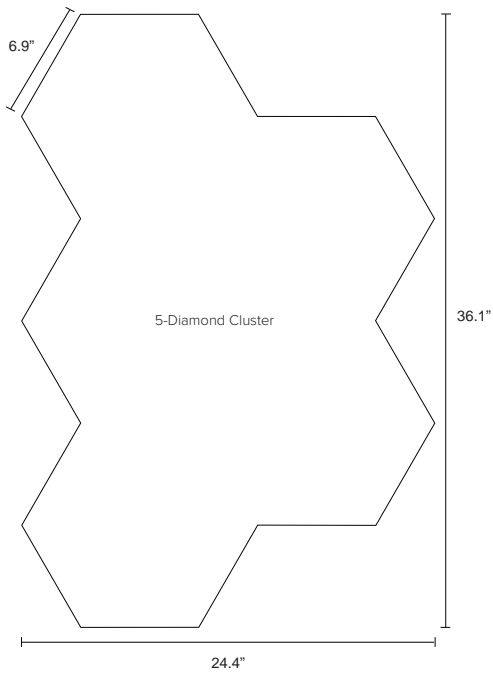

ECHOPANEL SYSTEMS: ECHOCLOUD DIAMOND

EchoCloud Diamond | Color 444 (Gray)

EchoCloud Diamond | Color 444 (Gray)

	Metric	Standard	Depth	Weight/Unit	SF/Unit
Single Diamond	353mm x 305mm	13.9 in. x 12 in.	165mm (6.5 in.)	1 lb	0.65
2-Diamond Cluster	353mm x 612mm	13.9 in. x 24.1 in.	165mm (6.5 in.)	2 lbs	1.3
5-Diamond Cluster	620mm x 917mm	24.4 in. x 36.1 in.	165mm (6.5 in.)	5 lbs	3.25
10-Diamond Cluster	11,488mm x 917mm	45.2 in. x 36.1 in.	165mm (6.5 in.)	10 lbs	6.5

Available Design Styles

EchoCloud Diamond comes in single, 2-, 5- and 10-diamond clusters designed to mix-and-match to create your own unique look.

Single Diamond

2-Diamond Cluster

5-Diamond Cluster

10-Diamond Cluster

Dimensional Detail

EchoCloud Diamond Dimensions

* Each diamond has 187 in³ of airspace.

ECHOPANEL SYSTEMS: ECHOCLOUD DIAMOND

Available Solid Colors

Hardware & Installation

Flat Track Installation

EchoCloud Diamond may be hung from a variety of ceiling types by using cable suspension and our Flat Track flexible mounting system. Select your mounting option for looks or flexibility as needed. Ceiling mounting hardware and cables are not included.