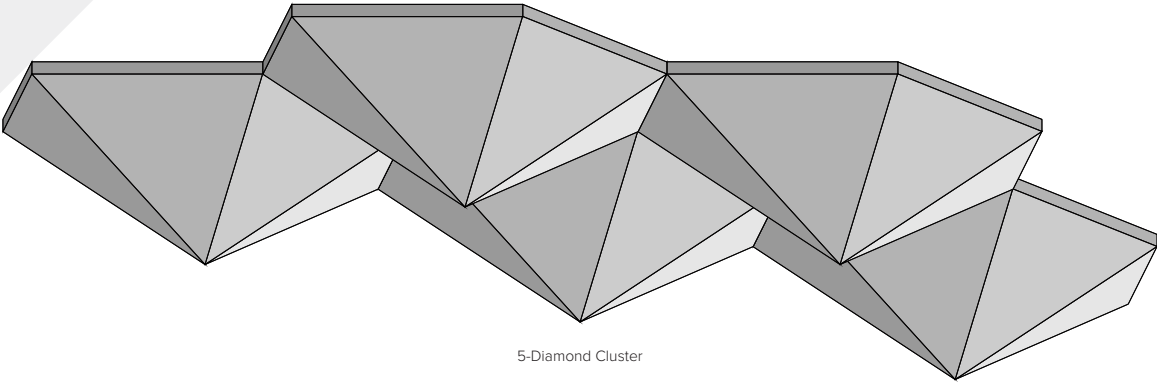

ECHOPANEL SYSTEMS: ECHOCLOUD DIAMOND

EchoCloud Diamond | Color 444 (Gray)

EchoCloud Diamond | Color 444 (Gray)

	Metric	Standard	Depth	Weight/Unit	SF/Unit
Single Diamond	353mm x 305mm	13.9 in. x 12 in.	165mm (6.5 in.)	1 lb	0.65
2-Diamond Cluster	353mm x 612mm	13.9 in. x 24.1 in.	165mm (6.5 in.)	2 lbs	1.3
5-Diamond Cluster	620mm x 917mm	24.4 in. x 36.1 in.	165mm (6.5 in.)	5 lbs	3.25
10-Diamond Cluster	11,488mm x 917mm	45.2 in. x 36.1 in.	165mm (6.5 in.)	10 lbs	6.5

All specs refer to singular products and not multiples unless specified. Due to the nature of the material, cutting and fabrication process, minor dimensional variances may occur.

EchoCloud Diamond

Spark creativity and temper unwanted noise in your large, high-ceiling spaces with EchoCloud Diamond. A beautiful fusion of acoustics and aesthetics, EchoCloud Diamond’s 187 in³ of airspace provides superior sound absorption at lower frequencies. Comes in single, 2-, 5- and 10-diamond clusters for more placement versatility in your overhead designs. Easy to install using our Flat Track flexible mounting system and is available in a variety of colors from neutral to vibrant tones. Customization is also available for your unique design concepts.

Available Design Styles

EchoCloud Diamond comes in single, 2-, 5- and 10-diamond clusters designed to mix-and-match to create your own unique look.

Single Diamond

2-Diamond Cluster

5-Diamond Cluster

10-Diamond Cluster

Dimensional Detail

EchoCloud Diamond Dimensions

* Each diamond has 187 in³ of airspace.

ECHOPANEL SYSTEMS: ECHOCLOUD DIAMOND

Available Solid Colors

Hardware & Installation

Flat Track Installation

EchoCloud Diamond may be hung from a variety of ceiling types by using cable suspension and our Flat Track flexible mounting system. Select your mounting option for looks or flexibility as needed. Ceiling mounting hardware and cables are not included.