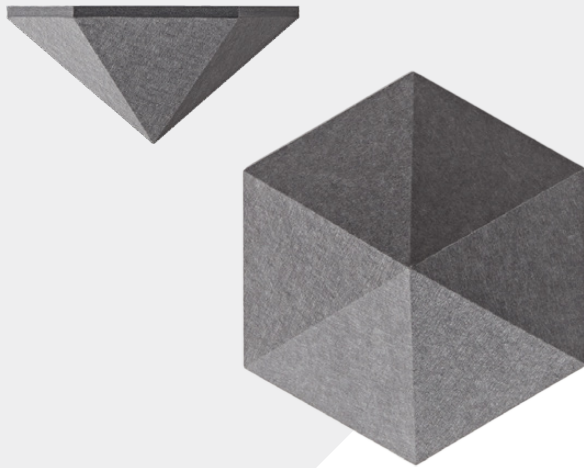

ECHOPANEL SYSTEMS: ECHOCLOUD DIAMOND

EchoCloud Diamond | Color 444 (Gray)

EchoCloud Diamond | Color 444 (Gray)

	Metric	Standard	Depth	Weight/Unit	SF/Unit
Single Diamond	353mm x 305mm	13.9 in. x 12 in.	165mm (6.5 in.)	1 lb	0.65
2-Diamond Cluster	353mm x 612mm	13.9 in. x 24.1 in.	165mm (6.5 in.)	2 lbs	1.3
5-Diamond Cluster	620mm x 917mm	24.4 in. x 36.1 in.	165mm (6.5 in.)	5 lbs	3.25
10-Diamond Cluster	11,488mm x 917mm	45.2 in. x 36.1 in.	165mm (6.5 in.)	10 lbs	6.5

All specs refer to singular products and not multiples unless specified. Due to the nature of the material, cutting and fabrication process, minor dimensional variances may occur.

EchoCloud Diamond

Spark creativity and temper unwanted noise in your large, high-ceiling spaces with EchoCloud Diamond. A beautiful fusion of acoustics and aesthetics, EchoCloud Diamond’s 187 in³ of airspace provides superior sound absorption at lower frequencies. Comes in single, 2-, 5- and 10-diamond clusters for more placement versatility in your overhead designs. Easy to install using our Flat Track flexible mounting system and is available in a variety of colors from neutral to vibrant tones. Customization is also available for your unique design concepts.

Available Design Styles

EchoCloud Diamond comes in single, 2-, 5- and 10-diamond clusters designed to mix-and-match to create your own unique look.

Single Diamond

2-Diamond Cluster

5-Diamond Cluster

10-Diamond Cluster