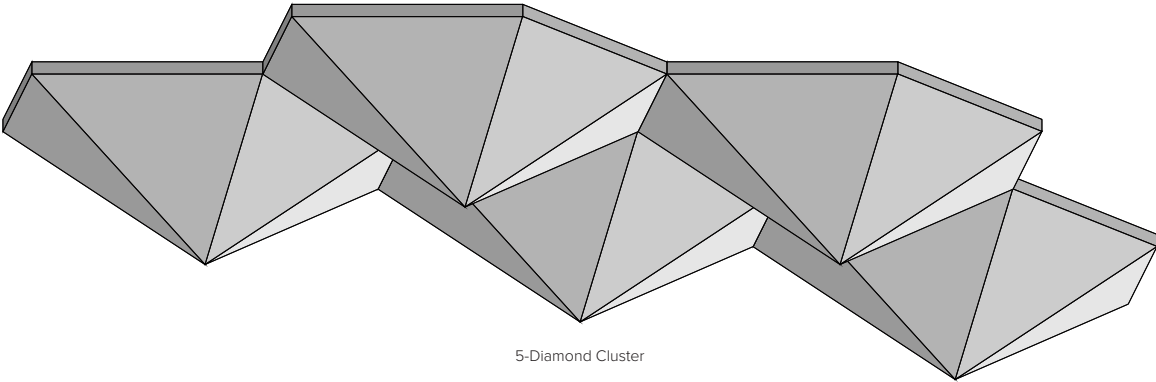

**ECHOPANEL: ECHOCLOUD DIAMOND**

Single Diamond

EchoCloud Diamond I Color 444 (Gray)

Style	Metric	Standard	Depth	Weight/Unit	SF/Unit
Single Diamond	353mm x 305mm	13.9 in. x 12 in.	165mm (6.5 in.)	1 lb	0.87
2-Diamond Cluster	353mm x 612mm	13.9 in. x 24.1 in.	165mm (6.5 in.)	2 lbs	1.74
5-Diamond Cluster	620mm x 917mm	24.4 in. x 36.1 in.	165mm (6.5 in.)	5 lbs	4.36
10-Diamond Cluster	11,488mm x 917mm	45.2 in. x 36.1 in.	165mm (6.5 in.)	10 lbs	8.74

## Available Design Styles

EchoCloud Diamond comes in single, 2-, 5- and 10-diamond clusters designed to mix-and-match to create your own unique look.

Single Diamond

2-Diamond Cluster

5-Diamond Cluster

10-Diamond Cluster

## Dimensional Detail

EchoCloud Diamond Dimensions

\* Each diamond has 187 in<sup>3</sup> of airspace.

Single Diamond

2-Diamond Cluster

5-Diamond Cluster

10-Diamond Cluster