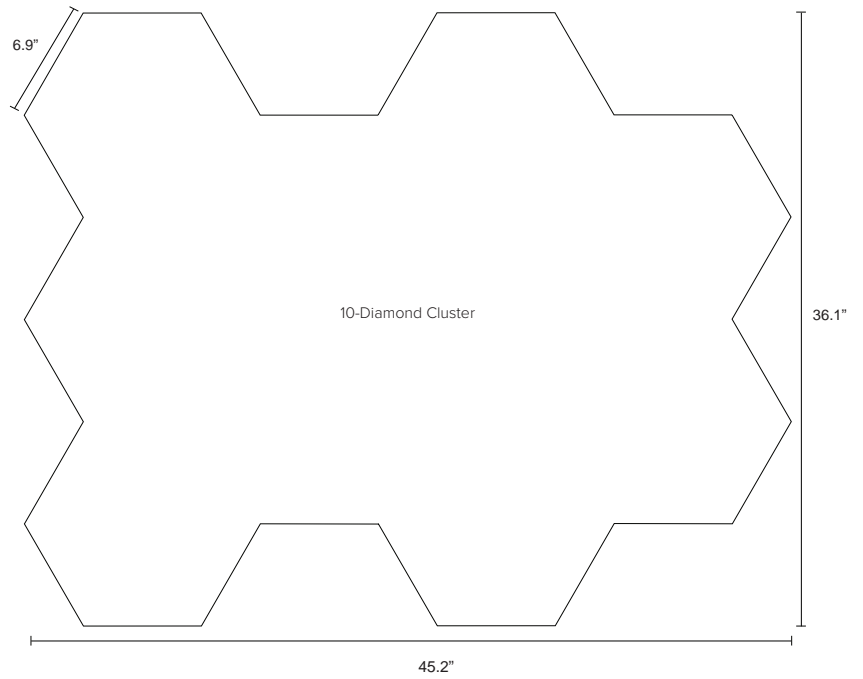

## Dimensional Detail

EchoCloud Diamond Dimensions

\* Each diamond has 187 in<sup>3</sup> of airspace.

Single Diamond

2-Diamond Cluster

5-Diamond Cluster

10-Diamond Cluster