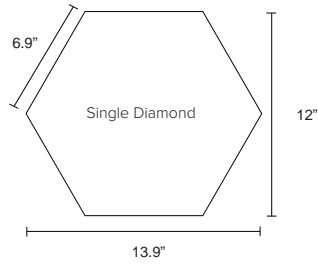

**ECHOPANEL: ECHOCLOUD DIAMOND**

Single Diamond

EchoCloud Diamond I Color 444 (Gray)

Style	Metric	Standard	Depth	Weight/Unit	SF/Unit
Single Diamond	353mm x 305mm	13.9 in. x 12 in.	165mm (6.5 in.)	1 lb	0.87
2-Diamond Cluster	353mm x 612mm	13.9 in. x 24.1 in.	165mm (6.5 in.)	2 lbs	1.74
5-Diamond Cluster	620mm x 917mm	24.4 in. x 36.1 in.	165mm (6.5 in.)	5 lbs	4.36
10-Diamond Cluster	11,488mm x 917mm	45.2 in. x 36.1 in.	165mm (6.5 in.)	10 lbs	8.74

## Available Design Styles

EchoCloud Diamond comes in single, 2-, 5- and 10-diamond clusters designed to mix-and-match to create your own unique look.

Single Diamond

2-Diamond Cluster

5-Diamond Cluster

10-Diamond Cluster

## Dimensional Detail

EchoCloud Diamond Dimensions

\* Each diamond has 187 in<sup>3</sup> of airspace.

Single Diamond

2-Diamond Cluster

5-Diamond Cluster

10-Diamond Cluster