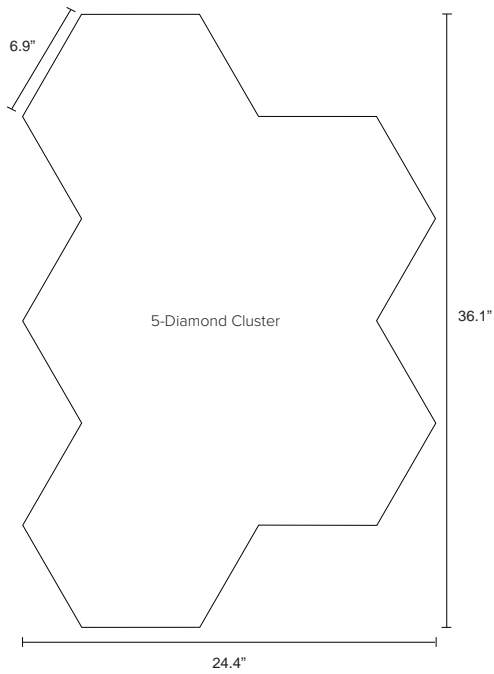

**ECHOPANEL: ECHOCLOUD DIAMOND**

Single Diamond

EchoCloud Diamond I Color 444 (Gray)

Style	Metric	Standard	Depth	Weight/Unit	SF/Unit
Single Diamond	353mm x 305mm	13.9 in. x 12 in.	165mm (6.5 in.)	1 lb	0.87
2-Diamond Cluster	353mm x 612mm	13.9 in. x 24.1 in.	165mm (6.5 in.)	2 lbs	1.74
5-Diamond Cluster	620mm x 917mm	24.4 in. x 36.1 in.	165mm (6.5 in.)	5 lbs	4.36
10-Diamond Cluster	11,488mm x 917mm	45.2 in. x 36.1 in.	165mm (6.5 in.)	10 lbs	8.74

## Dimensional Detail

EchoCloud Diamond Dimensions

\* Each diamond has 187 in<sup>3</sup> of airspace.

Single Diamond

2-Diamond Cluster

5-Diamond Cluster

10-Diamond Cluster