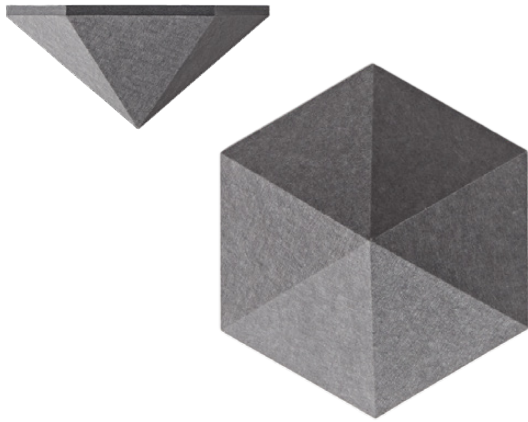

**ECHOPANEL: ECHOCLOUD DIAMOND**

Single Diamond

EchoCloud Diamond I Color 444 (Gray)

Style	Metric	Standard	Depth	Weight/Unit	SF/Unit
Single Diamond	353mm x 305mm	13.9 in. x 12 in.	165mm (6.5 in.)	1 lb	0.87
2-Diamond Cluster	353mm x 612mm	13.9 in. x 24.1 in.	165mm (6.5 in.)	2 lbs	1.74
5-Diamond Cluster	620mm x 917mm	24.4 in. x 36.1 in.	165mm (6.5 in.)	5 lbs	4.36
10-Diamond Cluster	11,488mm x 917mm	45.2 in. x 36.1 in.	165mm (6.5 in.)	10 lbs	8.74

All specs refer to singular products and not multiples unless specified. Due to the nature of the material, cutting and fabrication process, minor dimensional variances may occur.

**EchoCloud Diamond**

Spark creativity and temper unwanted noise in your large, high-ceiling spaces with EchoCloud Diamond. A beautiful fusion of acoustics and aesthetics, EchoCloud Diamond’s 187 in<sup>3</sup> of airspace provides superior sound absorption at lower frequencies. Comes in single, 2-, 5- and 10-diamond clusters for more placement versatility in your overhead designs. Easy to install using our Flat Track flexible mounting system and is available in a variety of colors from neutral to vibrant tones. Customization is also available for your unique design concepts.