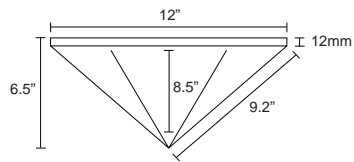

**ECHOPANEL: ECHOCLOUD DIAMOND**

Single Diamond

EchoCloud Diamond I Color 444 (Gray)

Style	Metric	Standard	Depth	Weight/Unit	SF/Unit
Single Diamond	353mm x 305mm	13.9 in. x 12 in.	165mm (6.5 in.)	1 lb	0.87
2-Diamond Cluster	353mm x 612mm	13.9 in. x 24.1 in.	165mm (6.5 in.)	2 lbs	1.74
5-Diamond Cluster	620mm x 917mm	24.4 in. x 36.1 in.	165mm (6.5 in.)	5 lbs	4.36
10-Diamond Cluster	11,488mm x 917mm	45.2 in. x 36.1 in.	165mm (6.5 in.)	10 lbs	8.74

## Available Design Styles

EchoCloud Diamond comes in single, 2-, 5- and 10-diamond clusters designed to mix-and-match to create your own unique look.

Single Diamond

2-Diamond Cluster

5-Diamond Cluster

10-Diamond Cluster

## Dimensional Detail

EchoCloud Diamond Dimensions

\* Each diamond has 187 in<sup>3</sup> of airspace.

Single Diamond

2-Diamond Cluster

5-Diamond Cluster

10-Diamond Cluster