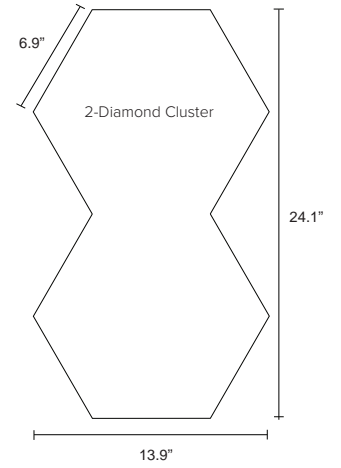

**ECHOPANEL: ECHOCLOUD DIAMOND**

Single Diamond

EchoCloud Diamond I Color 444 (Gray)

Style	Metric	Standard	Depth	Weight/Unit	SF/Unit
Single Diamond	353mm x 305mm	13.9 in. x 12 in.	165mm (6.5 in.)	1 lb	0.87
2-Diamond Cluster	353mm x 612mm	13.9 in. x 24.1 in.	165mm (6.5 in.)	2 lbs	1.74
5-Diamond Cluster	620mm x 917mm	24.4 in. x 36.1 in.	165mm (6.5 in.)	5 lbs	4.36
10-Diamond Cluster	11,488mm x 917mm	45.2 in. x 36.1 in.	165mm (6.5 in.)	10 lbs	8.74

## Dimensional Detail

EchoCloud Diamond Dimensions

\* Each diamond has 187 in<sup>3</sup> of airspace.

Single Diamond

2-Diamond Cluster

5-Diamond Cluster

10-Diamond Cluster