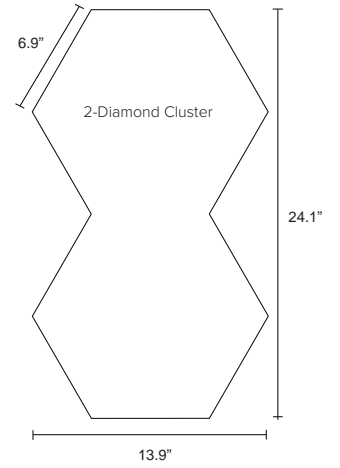

**ECHOPANEL: ECHOCLOUD DIAMOND**

Single Diamond

EchoCloud Diamond I Color 444 (Gray)

| Style              | Metric           | Standard            | Depth           | Weight/Unit | SF/Unit |
|--------------------|------------------|---------------------|-----------------|-------------|---------|
| Single Diamond     | 353mm x 305mm    | 13.9 in. x 12 in.   | 165mm (6.5 in.) | 1 lb        | 0.87    |
| 2-Diamond Cluster  | 353mm x 612mm    | 13.9 in. x 24.1 in. | 165mm (6.5 in.) | 2 lbs       | 1.74    |
| 5-Diamond Cluster  | 620mm x 917mm    | 24.4 in. x 36.1 in. | 165mm (6.5 in.) | 5 lbs       | 4.36    |
| 10-Diamond Cluster | 11,488mm x 917mm | 45.2 in. x 36.1 in. | 165mm (6.5 in.) | 10 lbs      | 8.74    |

## Dimensional Detail

EchoCloud Diamond Dimensions

\* Each diamond has 187 in<sup>3</sup> of airspace.