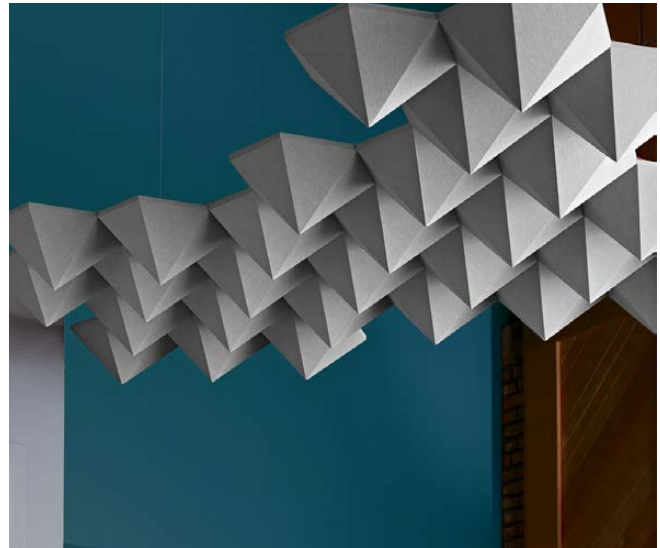

**ECHOPANEL: ECHOCLOUD DIAMOND**

Single Diamond

EchoCloud Diamond I Color 444 (Gray)

| Style              | Metric           | Standard            | Depth           | Weight/Unit | SF/Unit |
|--------------------|------------------|---------------------|-----------------|-------------|---------|
| Single Diamond     | 353mm x 305mm    | 13.9 in. x 12 in.   | 165mm (6.5 in.) | 1 lb        | 0.87    |
| 2-Diamond Cluster  | 353mm x 612mm    | 13.9 in. x 24.1 in. | 165mm (6.5 in.) | 2 lbs       | 1.74    |
| 5-Diamond Cluster  | 620mm x 917mm    | 24.4 in. x 36.1 in. | 165mm (6.5 in.) | 5 lbs       | 4.36    |
| 10-Diamond Cluster | 11,488mm x 917mm | 45.2 in. x 36.1 in. | 165mm (6.5 in.) | 10 lbs      | 8.74    |

Spark creativity and temper unwanted noise in your large, high-ceiling spaces with EchoCloud Diamond. A beautiful fusion of acoustics and aesthetics, EchoCloud Diamond’s 187 in<sup>3</sup> of airspace provides superior sound absorption at lower frequencies. Comes in single, 2-, 5- and 10-diamond clusters for more placement versatility in your overhead designs. Easy to install using our Flat Track flexible mounting system and is available in a variety of colors from neutral to vibrant tones. Customization is also available for your unique design concepts.

## Available Design Styles

EchoCloud Diamond comes in single, 2-, 5- and 10-diamond clusters designed to mix-and-match to create your own unique look.

Single Diamond

2-Diamond Cluster

5-Diamond Cluster

10-Diamond Cluster