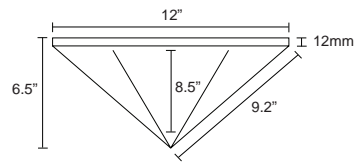

**ECHOPANEL: ECHOCLOUD DIAMOND**

Single Diamond

EchoCloud Diamond I Color 444 (Gray)

| Style              | Metric           | Standard            | Depth           | Weight/Unit | SF/Unit |
|--------------------|------------------|---------------------|-----------------|-------------|---------|
| Single Diamond     | 353mm x 305mm    | 13.9 in. x 12 in.   | 165mm (6.5 in.) | 1 lb        | 0.87    |
| 2-Diamond Cluster  | 353mm x 612mm    | 13.9 in. x 24.1 in. | 165mm (6.5 in.) | 2 lbs       | 1.74    |
| 5-Diamond Cluster  | 620mm x 917mm    | 24.4 in. x 36.1 in. | 165mm (6.5 in.) | 5 lbs       | 4.36    |
| 10-Diamond Cluster | 11,488mm x 917mm | 45.2 in. x 36.1 in. | 165mm (6.5 in.) | 10 lbs      | 8.74    |

## Available Design Styles

EchoCloud Diamond comes in single, 2-, 5- and 10-diamond clusters designed to mix-and-match to create your own unique look.

Single Diamond

2-Diamond Cluster

5-Diamond Cluster

10-Diamond Cluster

## Dimensional Detail

EchoCloud Diamond Dimensions

\* Each diamond has 187 in<sup>3</sup> of airspace.