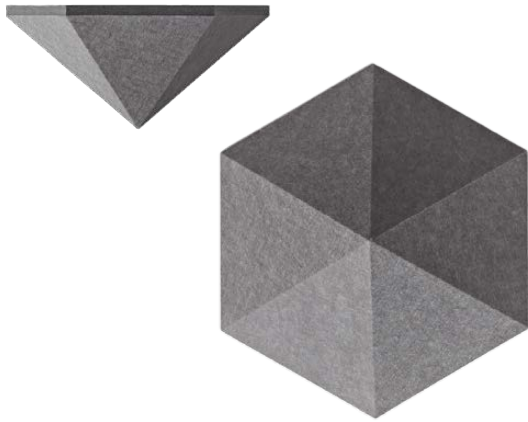

**ECHOPANEL: ECHOCLOUD DIAMOND**

Single Diamond

EchoCloud Diamond I Color 444 (Gray)

| Style              | Metric           | Standard            | Depth           | Weight/Unit | SF/Unit |
|--------------------|------------------|---------------------|-----------------|-------------|---------|
| Single Diamond     | 353mm x 305mm    | 13.9 in. x 12 in.   | 165mm (6.5 in.) | 1 lb        | 0.87    |
| 2-Diamond Cluster  | 353mm x 612mm    | 13.9 in. x 24.1 in. | 165mm (6.5 in.) | 2 lbs       | 1.74    |
| 5-Diamond Cluster  | 620mm x 917mm    | 24.4 in. x 36.1 in. | 165mm (6.5 in.) | 5 lbs       | 4.36    |
| 10-Diamond Cluster | 11,488mm x 917mm | 45.2 in. x 36.1 in. | 165mm (6.5 in.) | 10 lbs      | 8.74    |

*All specs refer to singular products and not multiples unless specified. Due to the nature of the material, cutting and fabrication process, minor dimensional variances may occur.*

**EchoCloud Diamond**

Spark creativity and temper unwanted noise in your large, high-ceiling spaces with EchoCloud Diamond. A beautiful fusion of acoustics and aesthetics, EchoCloud Diamond’s 187 in<sup>3</sup> of airspace provides superior sound absorption at lower frequencies. Comes in single, 2-, 5- and 10-diamond clusters for more placement versatility in your overhead designs. Easy to install using our Flat Track flexible mounting system and is available in a variety of colors from neutral to vibrant tones. Customization is also available for your unique design concepts.