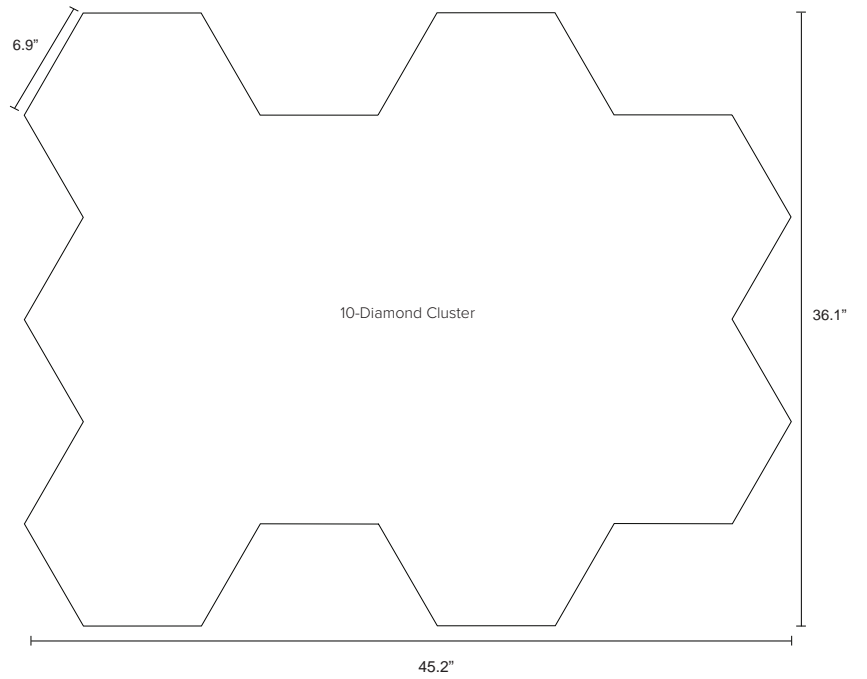

## Available Design Styles

EchoCloud Diamond comes in single, 2-, 5- and 10-diamond clusters designed to mix-and-match to create your own unique look.

Single Diamond

2-Diamond Cluster

5-Diamond Cluster

10-Diamond Cluster

## Dimensional Detail

EchoCloud Diamond Dimensions

\* Each diamond has 187 in<sup>3</sup> of airspace.