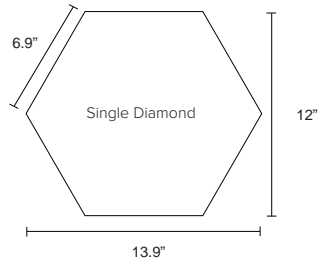

**ECHOPANEL: ECHOCLOUD DIAMOND**

Single Diamond

EchoCloud Diamond I Color 444 (Gray)

| Style              | Metric           | Standard            | Depth           | Weight/Unit | SF/Unit |
|--------------------|------------------|---------------------|-----------------|-------------|---------|
| Single Diamond     | 353mm x 305mm    | 13.9 in. x 12 in.   | 165mm (6.5 in.) | 1 lb        | 0.87    |
| 2-Diamond Cluster  | 353mm x 612mm    | 13.9 in. x 24.1 in. | 165mm (6.5 in.) | 2 lbs       | 1.74    |
| 5-Diamond Cluster  | 620mm x 917mm    | 24.4 in. x 36.1 in. | 165mm (6.5 in.) | 5 lbs       | 4.36    |
| 10-Diamond Cluster | 11,488mm x 917mm | 45.2 in. x 36.1 in. | 165mm (6.5 in.) | 10 lbs      | 8.74    |

## Available Design Styles

EchoCloud Diamond comes in single, 2-, 5- and 10-diamond clusters designed to mix-and-match to create your own unique look.

Single Diamond

2-Diamond Cluster

5-Diamond Cluster

10-Diamond Cluster

## Dimensional Detail

EchoCloud Diamond Dimensions

\* Each diamond has 187 in<sup>3</sup> of airspace.