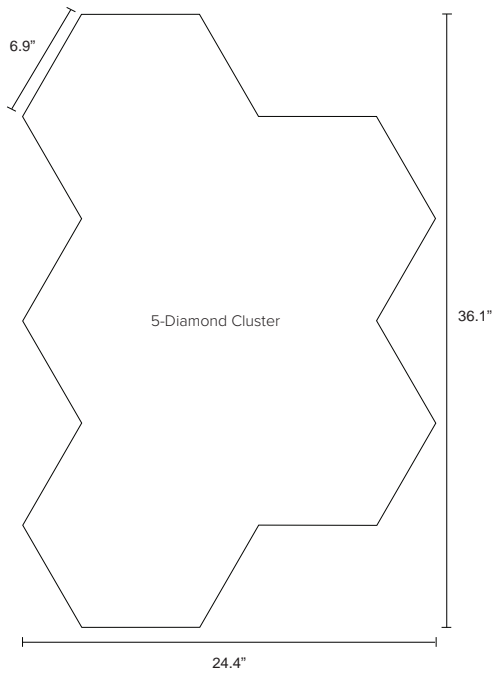

## Available Design Styles

EchoCloud Diamond comes in single, 2-, 5- and 10-diamond clusters designed to mix-and-match to create your own unique look.

Single Diamond

2-Diamond Cluster

5-Diamond Cluster

10-Diamond Cluster

## Dimensional Detail

EchoCloud Diamond Dimensions

\* Each diamond has 187 in<sup>3</sup> of airspace.