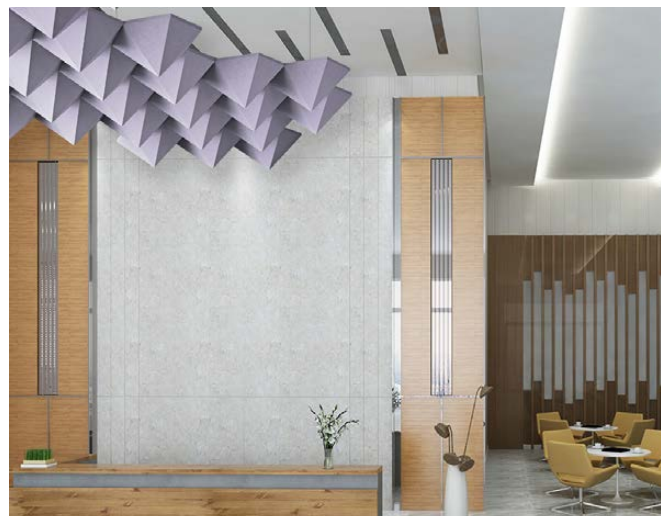

EchoCloud Diamond I Color 274 (Orchid)