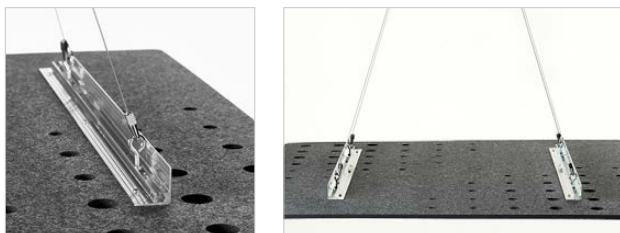

Available Solid Colors

Hardware & Installation

Cloud Track Installation

Cloud Mounting Options

EchoCloud may be hung from a variety of ceiling types by using cable suspension or threaded rod and our Cloud Track flexible mounting system. Select your mounting option for looks or flexibility as needed. Ceiling mounting hardware and cables are not included.