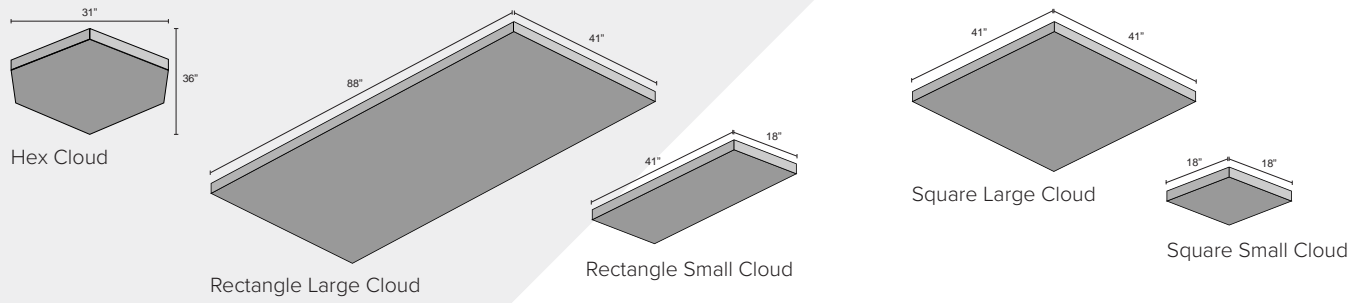

ECHOPANEL: ECHOCLOUD DEEP

kirei

Available Design Styles