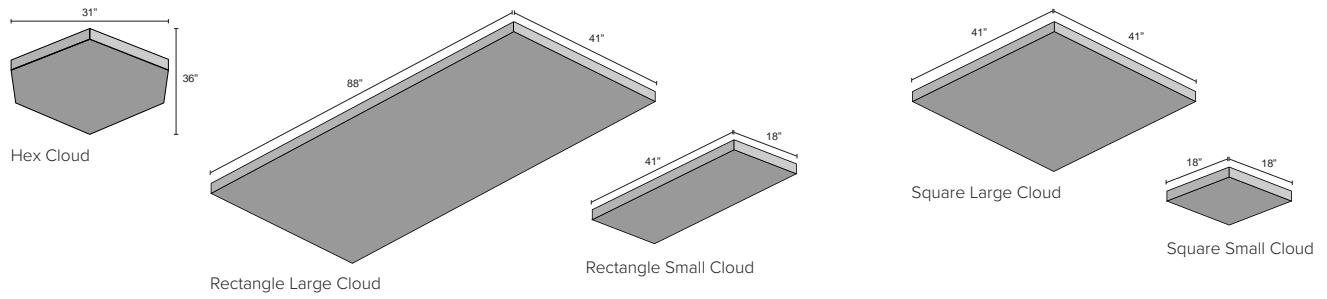

ECHOPANEL: ECHOCLOUD DEEP

Available Design Styles