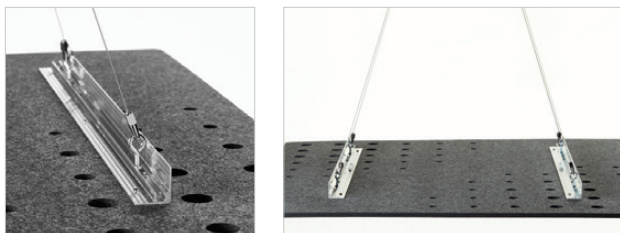

Available Solid Colors

Cloud Track Installation

Hardware & Installation

EchoCloud may be hung from a variety of ceiling types by using cable suspension or threaded rod and our Cloud Track flexible mounting system. Select your mounting option for looks or flexibility as needed. Ceiling mounting hardware and cables are not included.