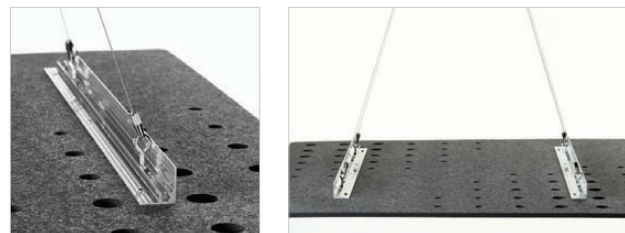

All specs refer to singular products and not multiples unless specified. Due to the nature of the material, cutting and fabrication process, minor dimensional variances may occur.

EchoCloud Deep

Deep clouds provide visual depth and sound absorption to wall-challenged spaces. Use Deep acoustic clouds to reduce reverberation and help quiet noisy open-space environments, no matter the ceiling type.

Available Solid Colors

Cloud Track Installation

Hardware & Installation

EchoCloud may be hung from a variety of ceiling types by using cable suspension or threaded rod and our Cloud Track flexible mounting system. Select your mounting option for looks or flexibility as needed. Ceiling mounting hardware and cables are not included.