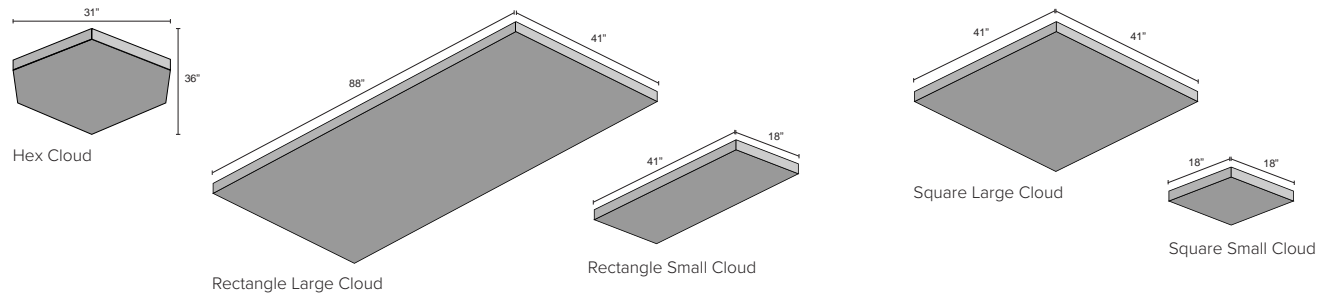

ECHOPANEL: ECHOCLOUD DEEP

Available Design Styles