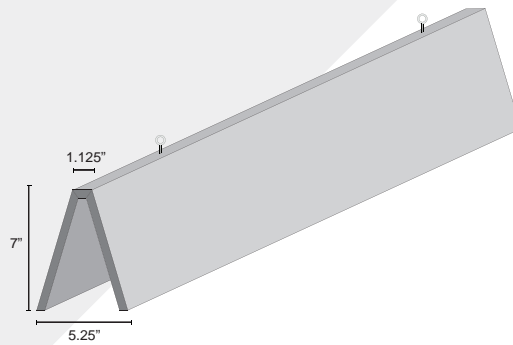

A-Baffle

A-Baffle | Color 444 (Gray)

	Metric	Standard	Width	Weight	LF/Unit
40" Length Baffle	1016mm x 177.8mm	40 in. x 7 in.	133.4mm (5.3 in.)	2.6 lbs	3.3
48" Length Baffle	1219.2mm x 177.8mm	48 in. x 7 in.	133.4mm (5.3 in.)	3.2 lbs	4
72" Length Baffle	1828.8mm x 177.8mm	72 in. x 7 in.	133.4mm (5.3 in.)	4.8 lbs	6
96" Length Baffle	2438.4mm x 177.8mm	96 in. x 7 in.	133.4mm (5.3 in.)	6.3 lbs	8

All specs refer to singular products and not multiples unless specified. Due to the nature of the material, cutting and fabrication process, minor dimensional variances may occur.

**A-Baffle**

Add dimension to the fifth wall with the A-Baffle. Designed to enhance open ceiling spaces and relieve excess sound reverberation issues, the A-shaped ceiling element features a flat, clean bottom plane and seamless aesthetic. Hang A-Baffles in regular rows, random groupings, or with other baffle systems to create beautiful architectural design solutions. Custom configurations available.

## Dimensional Detail