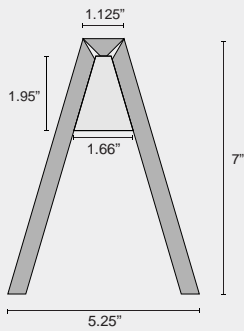

A-Baffle

A-Baffle | Color 444 (Gray)

	Metric	Standard	Width	Weight	LF/Unit
40" Length Baffle	1016mm x 177.8mm	40 in. x 7 in.	133.4mm (5.3 in.)	2.6 lbs	3.3
48" Length Baffle	1219.2mm x 177.8mm	48 in. x 7 in.	133.4mm (5.3 in.)	3.2 lbs	4
72" Length Baffle	1828.8mm x 177.8mm	72 in. x 7 in.	133.4mm (5.3 in.)	4.8 lbs	6
96" Length Baffle	2438.4mm x 177.8mm	96 in. x 7 in.	133.4mm (5.3 in.)	6.3 lbs	8

## Dimensional Detail