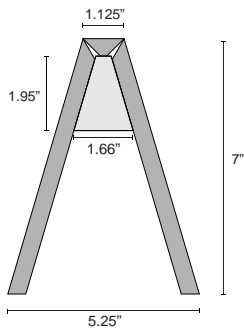

A-Baffle

A-Baffle | Color 444 (Gray)

Style	Metric	Standard	Width	Weight	LF/Unit
40" Length Baffle	1016mm x 177.8mm	40 in. x 7 in.	133.4mm (5.3 in.)	2.6 lbs	3.3
48" Length Baffle	1219.2mm x 177.8mm	48 in. x 7 in.	133.4mm (5.3 in.)	3.2 lbs	4
72" Length Baffle	1828.8mm x 177.8mm	72 in. x 7 in.	133.4mm (5.3 in.)	4.8 lbs	6
96" Length Baffle	2438.4mm x 177.8mm	96 in. x 7 in.	133.4mm (5.3 in.)	6.3 lbs	8

Acoustic data is measured in Sabins per A-Baffle.

**A-Baffle**

Add dimension to the fifth wall with the A-Baffle. Designed to enhance open ceiling spaces and relieve excess sound reverberation issues, the A-shaped ceiling element features a flat, clean bottom plane and seamless aesthetic. Hang A-Baffles in regular rows, random groupings, or with other baffle systems to create beautiful architectural design solutions. Custom configurations available.

## Dimensional Detail