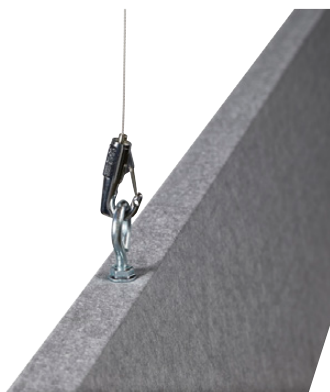

Available Solid Colors

Eyebolt Mounting Hardware

Hardware & Installation

A-Baffles have two attachment points with a 1/4"-20 female thread and come with your choice of eyebolts or 1/4"-20 male threaded screw hardware.

To install A-Baffles, attach the specified ceiling mounting hardware and suspension cable/chain/rod/etc. with the appropriate connector at the bottom end. Once the ceiling hardware is installed, attach the connector to the supplied attachment hardware on the A-Baffle.

Note: Kirei does not provide ceiling mounting hardware or cable/chain/rod.