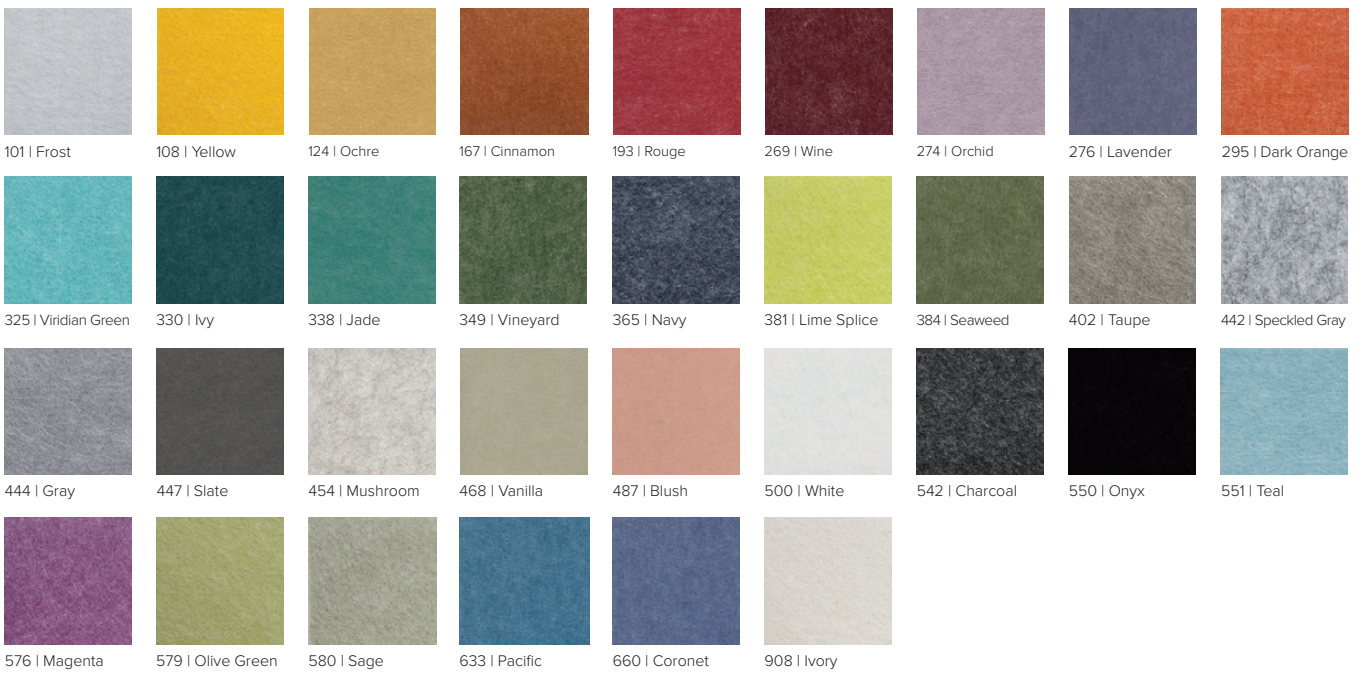

Available Solid Colors

Eyebolt Mounting Hardware

Hardware & Installation

A-Baffles have two attachment points with a 1/4"-20 female thread and come with your choice of eyebolts or 1/4"-20 male threaded screw hardware.

To install A-Baffles, attach the specified ceiling mounting hardware and suspension cable/chain/rod/etc. with the appropriate connector at the bottom end. Once the ceiling hardware is installed, attach the connector to the supplied attachment hardware on the A-Baffle.

Note: Kirei does not provide ceiling mounting hardware or cable/chain/rod.