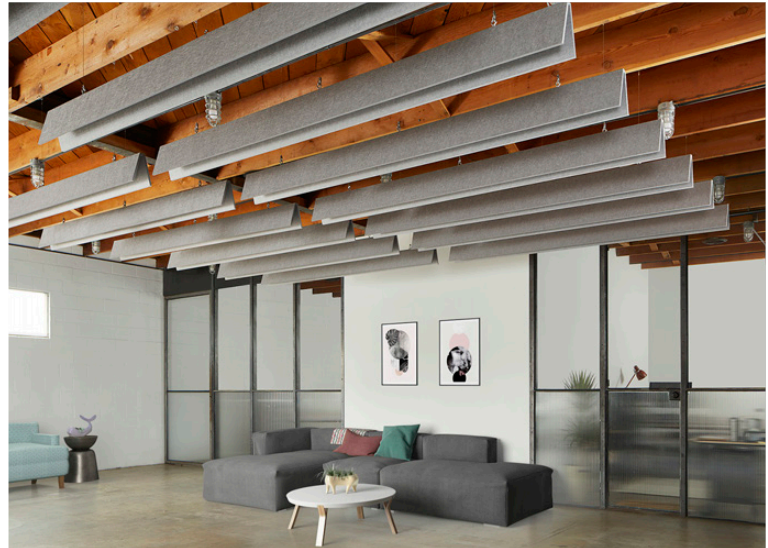

A-Baffle | Color 444 (Gray)

Style	Metric	Standard	Width	Weight	LF/Unit
40" Length Baffle	1016mm x 177.8mm	40 in. x 7 in.	133.4mm (5.3 in.)	2.6 lbs	3.3
48" Length Baffle	1219.2mm x 177.8mm	48 in. x 7 in.	133.4mm (5.3 in.)	3.2 lbs	4
72" Length Baffle	1828.8mm x 177.8mm	72 in. x 7 in.	133.4mm (5.3 in.)	4.8 lbs	6
96" Length Baffle	2438.4mm x 177.8mm	96 in. x 7 in.	133.4mm (5.3 in.)	6.3 lbs	8

All specs refer to singular products and not multiples unless specified. Due to the nature of the material, cutting and fabrication process, minor dimensional variances may occur.

Sound Absorption

Frequency	250Hz	500Hz	800Hz	1000Hz	2000Hz	4000Hz	Average
m²/Object	0.98	3.30	5.38	5.22	4.72	2.02	3.30

Acoustic data is measured in Sabins per A-Baffle.

A-Baffle

Add dimension to the fifth wall with the A-Baffle. Designed to enhance open ceiling spaces and relieve excess sound reverberation issues, the A-shaped ceiling element features a flat, clean bottom plane and seamless aesthetic. Hang A-Baffles in regular rows, random groupings, or with other baffle systems to create beautiful architectural design solutions. Custom configurations available.

Fire Rating

ASTM E84 Class C (Class A achievable with treatment)

VOC Emissions

CDPH (CA 01350) Compliant; TVOC: <0.5 mg/m3

Ecospecifier GreenTag Compliant;
TVOC: 0.015 mg/m²/hr (ASTM D5116)