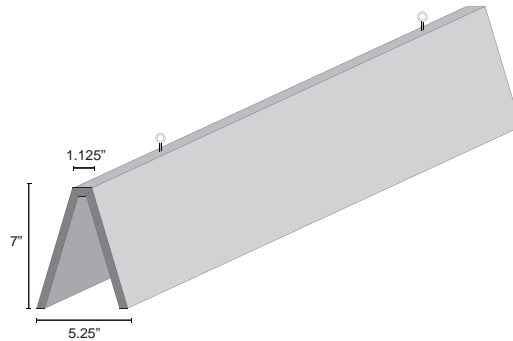

A-Baffle

A-Baffle | Color 444 (Gray)

Style	Metric	Standard	Width	Weight	LF/Unit
40" Length Baffle	1016mm x 177.8mm	40 in. x 7 in.	133.4mm (5.3 in.)	2.6 lbs	3.3
48" Length Baffle	1219.2mm x 177.8mm	48 in. x 7 in.	133.4mm (5.3 in.)	3.2 lbs	4
72" Length Baffle	1828.8mm x 177.8mm	72 in. x 7 in.	133.4mm (5.3 in.)	4.8 lbs	6
96" Length Baffle	2438.4mm x 177.8mm	96 in. x 7 in.	133.4mm (5.3 in.)	6.3 lbs	8

Acoustic data is measured in Sabins per A-Baffle.

**A-Baffle**

Add dimension to the fifth wall with the A-Baffle. Designed to enhance open ceiling spaces and relieve excess sound reverberation issues, the A-shaped ceiling element features a flat, clean bottom plane and seamless aesthetic. Hang A-Baffles in regular rows, random groupings, or with other baffle systems to create beautiful architectural design solutions. Custom configurations available.

## Dimensional Detail