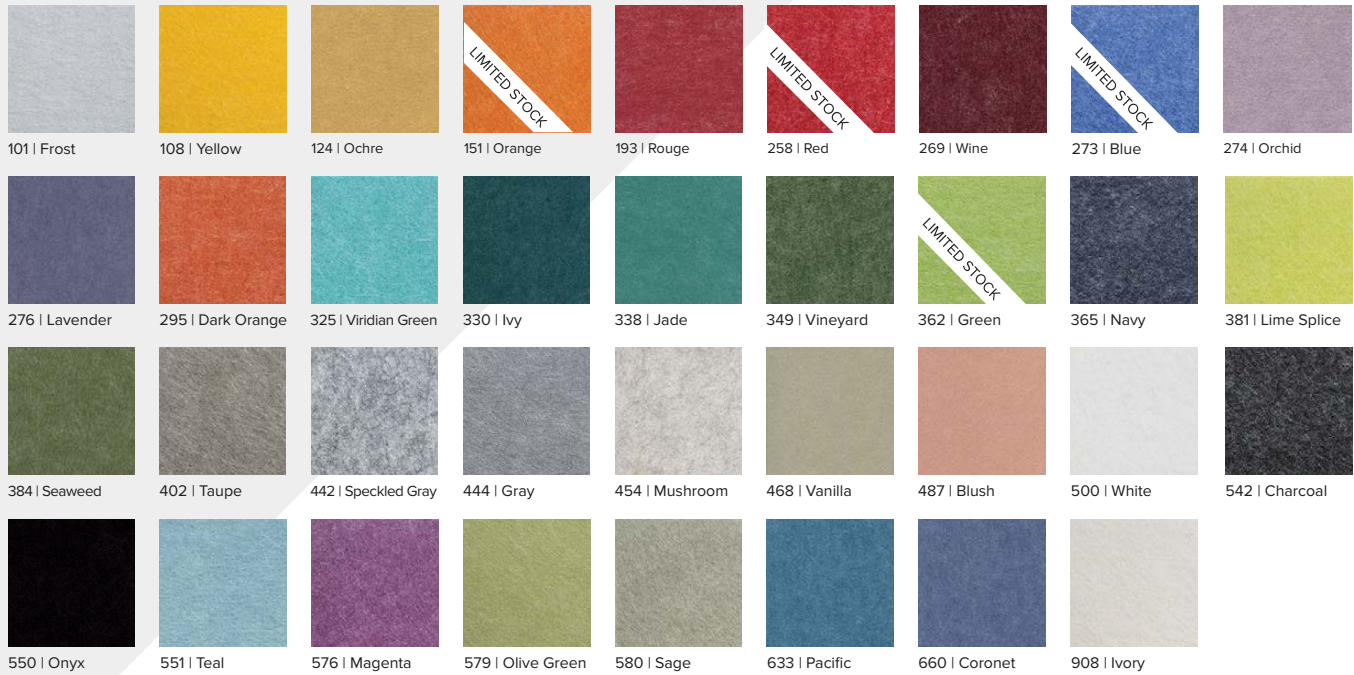

Configuration L

96"L x 11.5"D Blades
96"L x 48"W Rack
12" Blade spacing

Available Solid Colors

Hardware & Installation

EchoSky Close-up View

Ceiling

Each EchoSky set comes as a kit of parts including: EchoPanel baffles, pre-drilled lightweight aluminum rack tubing, corner connectors, aluminum baffle channels with set screws and eyebolts for hanging.