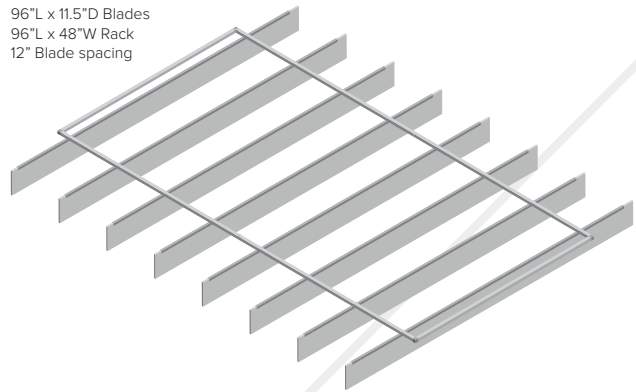

40"L x 9"D Blades
96"L x 24"W Rack
6" Blade spacing

Configuration F

48"L x 9"D Blades
96"L x 24"W Rack
6" Blade spacing

Configuration G

72"L x 9"D Blades
96"L x 48"W Rack
6" Blade spacing

Configuration H

96"L x 9"D Blades
96"L x 48"W Rack
6" Blade spacing

Configuration I

40"L x 11.5"D Blades
96"L x 24"W Rack
12" Blade spacing

Configuration J

48"L x 11.5"D Blades
96"L x 24"W Rack
12" Blade spacing

Configuration K

72"L x 11.5"D Blades
96"L x 48"W Rack
12" Blade spacing

Configuration L

96"L x 11.5"D Blades
96"L x 48"W Rack
12" Blade spacing

Available Solid Colors

Hardware & Installation

EchoSky Close-up View

Ceiling

Each EchoSky set comes as a kit of parts including: EchoPanel baffles, pre-drilled lightweight aluminum rack tubing, corner connectors, aluminum baffle channels with set screws and eyebolts for hanging.