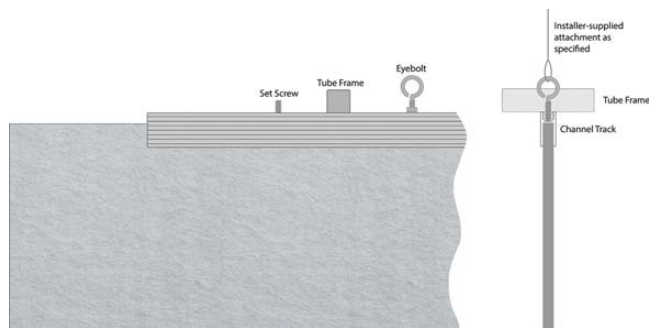

Configuration I

40"L x 11.5"D Blades
96"L x 24"W Rack
12" Blade spacing

Configuration J

48"L x 11.5"D Blades
96"L x 24"W Rack
12" Blade spacing

Configuration K

72"L x 11.5"D Blades
96"L x 48"W Rack
12" Blade spacing

Configuration L

96"L x 11.5"D Blades
96"L x 48"W Rack
12" Blade spacing

Available Solid Colors

Hardware & Installation

EchoSky Close-up View

Ceiling

Each EchoSky set comes as a kit of parts including: EchoPanel baffles, pre-drilled lightweight aluminum rack tubing, corner connectors, aluminum baffle channels with set screws and eyebolts for hanging.