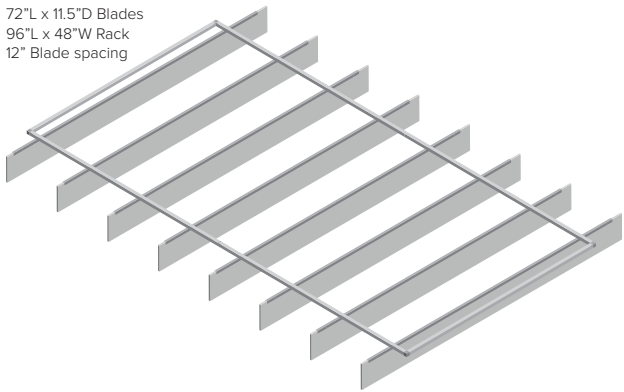

40"L x 9"D Blades
96"L x 24"W Rack
6" Blade spacing

Configuration F

48"L x 9"D Blades
96"L x 24"W Rack
6" Blade spacing

Configuration G

72"L x 9"D Blades
96"L x 48"W Rack
6" Blade spacing

Configuration H

96"L x 9"D Blades
96"L x 48"W Rack
6" Blade spacing

Configuration I

40"L x 11.5"D Blades
96"L x 24"W Rack
12" Blade spacing

Configuration J

48"L x 11.5"D Blades
96"L x 24"W Rack
12" Blade spacing

Configuration K

72"L x 11.5"D Blades
96"L x 48"W Rack
12" Blade spacing

Configuration L

96"L x 11.5"D Blades
96"L x 48"W Rack
12" Blade spacing

Available Solid Colors

Hardware & Installation

EchoSky Close-up View

Ceiling

Each EchoSky set comes as a kit of parts including: EchoPanel baffles, pre-drilled lightweight aluminum rack tubing, corner connectors, aluminum baffle channels with set screws and eyebolts for hanging.