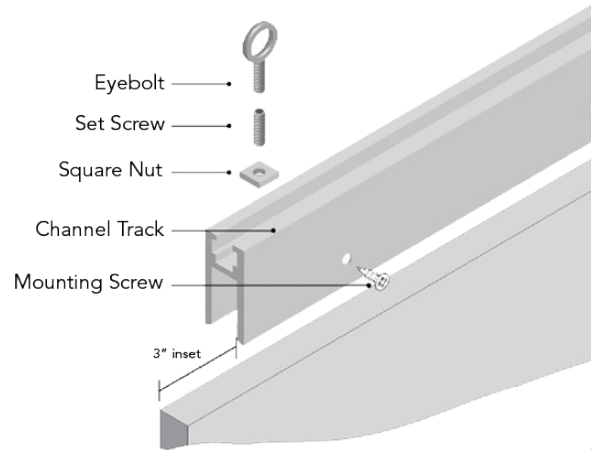

Available Solid Colors

Hardware & Installation

Hanging Hardware

Simple Baffles are ceiling hung at any height via direct mount, cables or rods. Each Simple Baffle includes our proprietary adjustable Baf Track, plus eyebolt or 1/4-20 mounting screw hardware compatible with aircraft cable, Unistrut or other hanging systems. For complex spaces where fewer mounting points are necessary we recommend the EchoSky rack system.

Add-On Hardware

For ACT grid ceilings, Simple Baffles can be mounted with T-Grid Clips and magnets, available for an additional charge.

Custom Designs

Customize it!

Want to try something new? Contact Kirei for information on how to create custom Simple Baffle profiles for unique spaces with just the right sound.

Note: Custom Simple Baffle projects will use custom length brackets as needed.