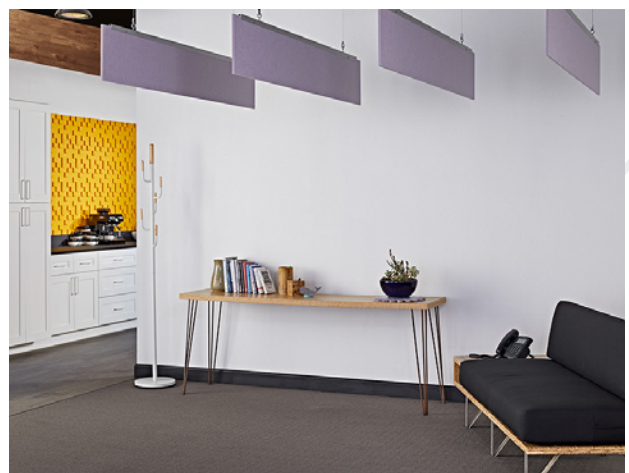

Simple Baffle | Color 274 (Orchid)