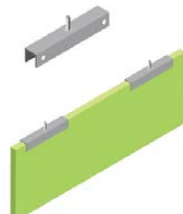

Included Hanging Hardware

Each Simple Baffle comes with 2 UC brackets as specified. Select the UC bracket that best fits the planned mounting. In addition, several companies supply hanging hardware compatible with 7mm, 12mm and 24mm EchoPanel®.

DUC (Direct Mount U-Channel)
Direct mount U-channel for flush attachment to drywall or wood ceilings

MUC (Male U-Channel)
Male 1/4"-20 threaded rod attaches to standard hanging hardware

FUC (Female U-Channel)
Accepts 1/4"-20 threaded bolt or rod for concrete ceiling or other hardware installation

EUC (Eyebolt U-Channel)
Provides open loop for cable, hook or clip mounting

Add-On Hanging Hardware

Premium Mounting Hardware
Kirei offers premium mounting hardware including Gyford and GripLock hanging systems.