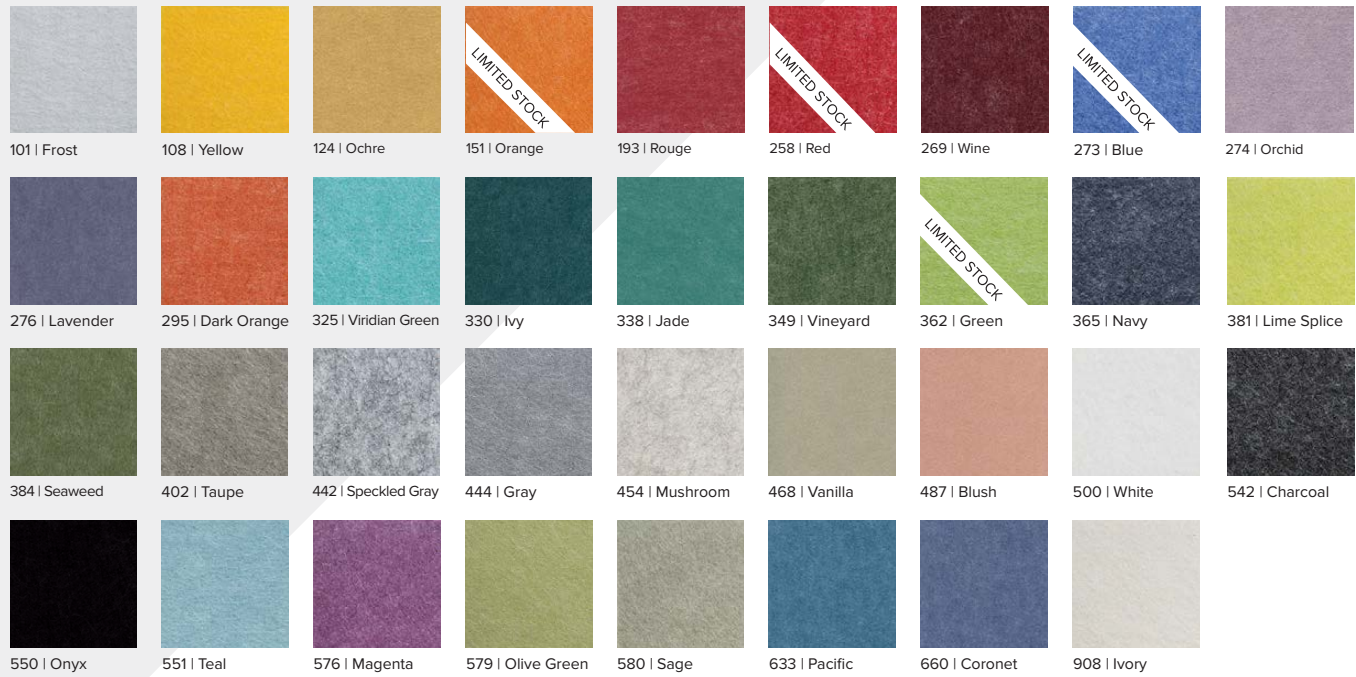

Available Solid Colors

Hardware

Included Hanging Hardware

Each Simple Baffle comes with 2 UC brackets as specified. Select the UC bracket that best fits the planned mounting. In addition, several companies supply hanging hardware compatible with 7mm, 12mm and 24mm EchoPanel®.

DUC (Direct Mount U-Channel)
Direct mount U-channel for flush attachment to drywall or wood ceilings

MUC (Male U-Channel)
Male 1/4"-20 threaded rod attaches to standard hanging hardware

FUC (Female U-Channel)
Accepts 1/4"-20 threaded bolt or rod for concrete ceiling or other hardware installation

EUC (Eyebolt U-Channel)
Provides open loop for cable, hook or clip mounting

Add-On Hanging Hardware

Premium Mounting Hardware
Kirei offers premium mounting hardware including Gyford and GripLock hanging systems.

T-Grid Clips
Add style to plain drop ceilings by mounting EchoPanel baffles. T-grid clips and FUC brackets easily attach to standard 15/16" T-Grid.

Custom Cutting

Customize it
Have a unique design idea? We can custom cut any shape you can dream up!