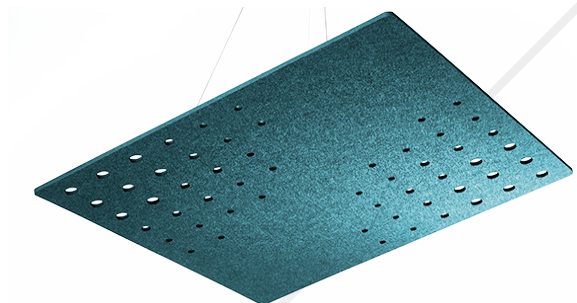

EchoCloud Perforated Flat Square Cloud Hourglass Style | Color 633 (Pacific)