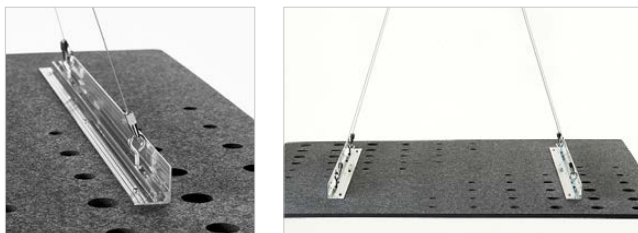

EchoCloud Perforated Flat Clouds absorb sound, reduce reverberation and help quiet noisy open space environments while providing visual movement and allowing light to shine through the panels. Perforated Flat Clouds can be ceiling hung using cable or rod or wall-mounted to nearly any wall surface, including glass conference room walls – no more ‘fishbowl’ effect for confidential or sensitive meetings.

Available EchoCloud Perforated Flat Clouds Styles and Designs

Available Solid Colors

Hardware & Installation

Hardware Option 1: Cable System Installation

Hardware Option 2: Cloud Track Installation

Cloud Mounting Options

EchoCloud may be hung from a variety of ceiling types by using cable suspension or threaded rod. EchoCloud mounting options include our Griplock Cloud Cable Set (for circle clouds only) or Cloud Track flexible mounting system. Select your mounting option for looks or flexibility as needed. Ceiling mounting hardware and cables are not included.