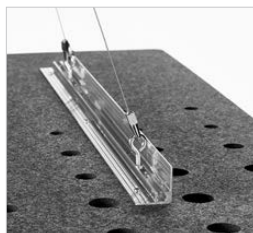

660 | Coronet

908 | Ivory

Hardware & Installation

Hardware Option 1: Cable System Installation

Hardware Option 2: Cloud Track Installation

Cloud Mounting Options

EchoCloud may be hung from a variety of ceiling types by using cable suspension or threaded rod. EchoCloud mounting options include our Griplock Cloud Cable Set (for circle clouds only) or Cloud Track flexible mounting system. Select your mounting option for looks or flexibility as needed. Ceiling mounting hardware and cables are not included.