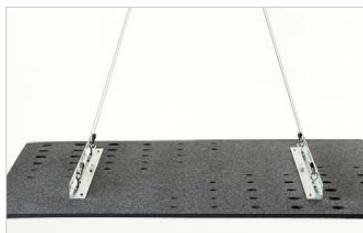

660 | Coronet

908 | Ivory

Hardware & Installation

Hardware Option 1: Cable System Installation

Hardware Option 2: Cloud Track Installation

Cloud Mounting Options

EchoCloud may be hung from a variety of ceiling types by using cable suspension or threaded rod. EchoCloud mounting options include our Griplock Cloud Cable Set (for circle clouds only) or Cloud Track flexible mounting system. Select your mounting option for looks or flexibility as needed. Ceiling mounting hardware and cables are not included.