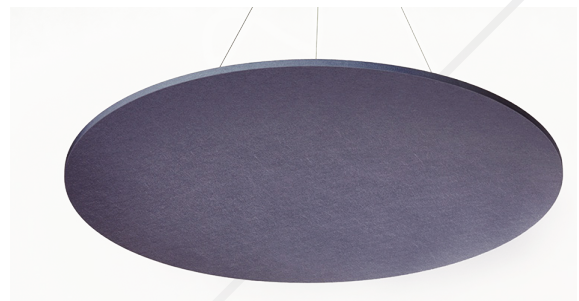

EchoCloud Flat Circle I Color 276 (Lavender)