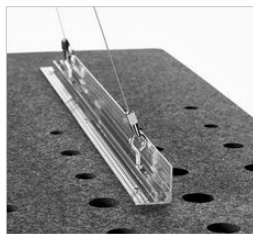

Hardware & Installation

Cloud Track Installation

Cloud Mounting Options

EchoCloud may be hung from a variety of ceiling types by using cable suspension or threaded rod and our Cloud Track flexible mounting system. Select your mounting option for looks or flexibility as needed. Ceiling mounting hardware and cables are not included.