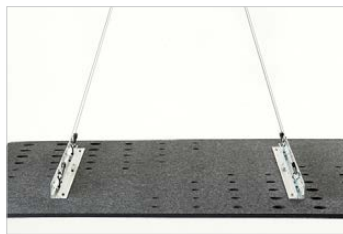

Hardware & Installation

Cloud Track Installation

Cloud Mounting Options

EchoCloud may be hung from a variety of ceiling types by using cable suspension or threaded rod and our Cloud Track flexible mounting system. Select your mounting option for looks or flexibility as needed. Ceiling mounting hardware and cables are not included.