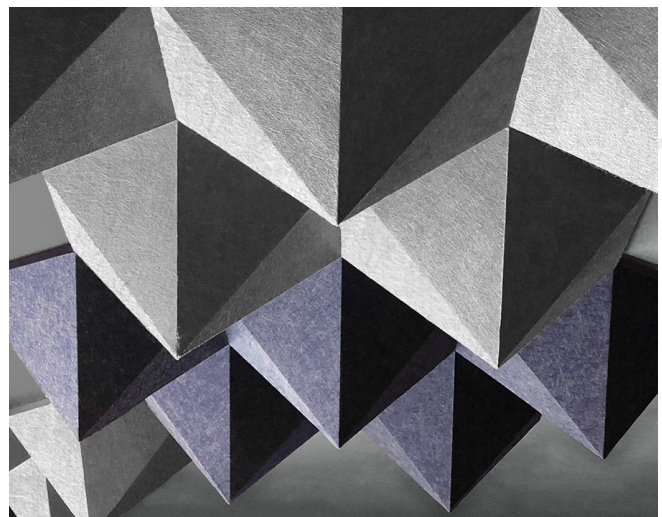

EchoCloud Diamond | Colors 365 (Navy), 444 Gray)