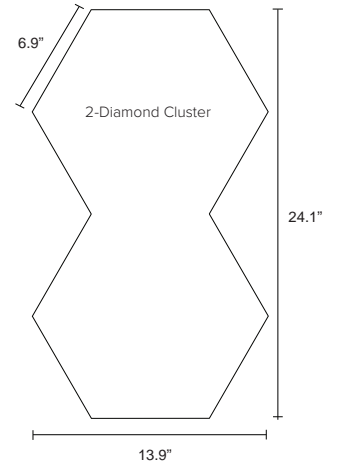

ECHOPANEL SYSTEMS: ECHOCLOUD DIAMOND

EchoCloud Diamond | Color 444 (Gray)

EchoCloud Diamond | Color 444 (Gray)

	Metric	Standard	Depth	Weight/Unit	SF/Unit
Single Diamond	353mm x 305mm	13.9 in. x 12 in.	165mm (6.5 in.)	1 lb	0.65
2-Diamond Cluster	353mm x 612mm	13.9 in. x 24.1 in.	165mm (6.5 in.)	2 lbs	1.3
5-Diamond Cluster	620mm x 917mm	24.4 in. x 36.1 in.	165mm (6.5 in.)	5 lbs	3.25
10-Diamond Cluster	11,488mm x 917mm	45.2 in. x 36.1 in.	165mm (6.5 in.)	10 lbs	6.5

Available Design Styles

EchoCloud Diamond comes in single, 2-, 5- and 10-diamond clusters designed to mix-and-match to create your own unique look.

Single Diamond

2-Diamond Cluster

5-Diamond Cluster

10-Diamond Cluster

Dimensional Detail

EchoCloud Diamond Dimensions

* Each diamond has 187 in³ of airspace.

ECHOPANEL SYSTEMS: ECHOCLOUD DIAMOND

Available Solid Colors

Hardware & Installation

Flat Track Installation

EchoCloud Diamond may be hung from a variety of ceiling types by using cable suspension and our Flat Track flexible mounting system. Select your mounting option for looks or flexibility as needed. Ceiling mounting hardware and cables are not included.