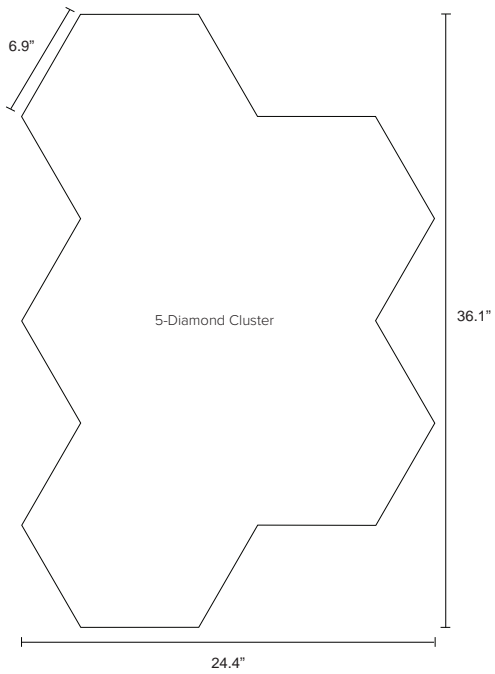

ECHOPANEL SYSTEMS: ECHOCLOUD DIAMOND

EchoCloud Diamond | Color 444 (Gray)

EchoCloud Diamond | Color 444 (Gray)

	Metric	Standard	Depth	Weight/Unit	SF/Unit
Single Diamond	353mm x 305mm	13.9 in. x 12 in.	165mm (6.5 in.)	1 lb	0.65
2-Diamond Cluster	353mm x 612mm	13.9 in. x 24.1 in.	165mm (6.5 in.)	2 lbs	1.3
5-Diamond Cluster	620mm x 917mm	24.4 in. x 36.1 in.	165mm (6.5 in.)	5 lbs	3.25
10-Diamond Cluster	11,488mm x 917mm	45.2 in. x 36.1 in.	165mm (6.5 in.)	10 lbs	6.5

Available Design Styles

EchoCloud Diamond comes in single, 2-, 5- and 10-diamond clusters designed to mix-and-match to create your own unique look.

Single Diamond

2-Diamond Cluster

5-Diamond Cluster

10-Diamond Cluster

Dimensional Detail

EchoCloud Diamond Dimensions

* Each diamond has 187 in³ of airspace.

ECHOPANEL SYSTEMS: ECHOCLOUD DIAMOND

Available Solid Colors

Hardware & Installation

Flat Track Installation

EchoCloud Diamond may be hung from a variety of ceiling types by using cable suspension and our Flat Track flexible mounting system. Select your mounting option for looks or flexibility as needed. Ceiling mounting hardware and cables are not included.