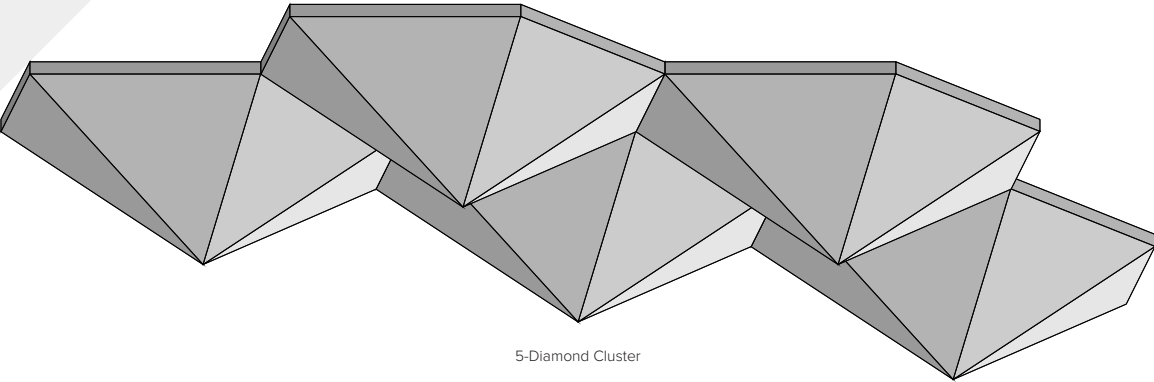

ECHOPANEL SYSTEMS: ECHOCLOUD DIAMOND

EchoCloud Diamond | Color 444 (Gray)

EchoCloud Diamond | Color 444 (Gray)

	Metric	Standard	Depth	Weight/Unit	SF/Unit
Single Diamond	353mm x 305mm	13.9 in. x 12 in.	165mm (6.5 in.)	1 lb	0.65
2-Diamond Cluster	353mm x 612mm	13.9 in. x 24.1 in.	165mm (6.5 in.)	2 lbs	1.3
5-Diamond Cluster	620mm x 917mm	24.4 in. x 36.1 in.	165mm (6.5 in.)	5 lbs	3.25
10-Diamond Cluster	11,488mm x 917mm	45.2 in. x 36.1 in.	165mm (6.5 in.)	10 lbs	6.5

All specs refer to singular products and not multiples unless specified. Due to the nature of the material, cutting and fabrication process, minor dimensional variances may occur.

EchoCloud Diamond

Spark creativity and temper unwanted noise in your large, high-ceiling spaces with EchoCloud Diamond. A beautiful fusion of acoustics and aesthetics, EchoCloud Diamond’s 187 in³ of airspace provides superior sound absorption at lower frequencies. Comes in single, 2-, 5- and 10-diamond clusters for more placement versatility in your overhead designs. Easy to install using our Flat Track flexible mounting system. Available in 27 colors from neutral to vibrant tones. Customization is also available for your unique design concepts.

Available Design Styles

EchoCloud Diamond comes in single, 2-, 5- and 10-diamond clusters designed to mix-and-match to create your own unique look.

Single Diamond

2-Diamond Cluster

5-Diamond Cluster

10-Diamond Cluster

Dimensional Detail

EchoCloud Diamond Dimensions

* Each diamond has 187 in³ of airspace.

ECHOPANEL SYSTEMS: ECHOCLOUD DIAMOND

Available Solid Colors

Hardware & Installation

Flat Track Installation

EchoCloud Diamond may be hung from a variety of ceiling types by using cable suspension and our Flat Track flexible mounting system. Select your mounting option for looks or flexibility as needed. Ceiling mounting hardware and cables are not included.