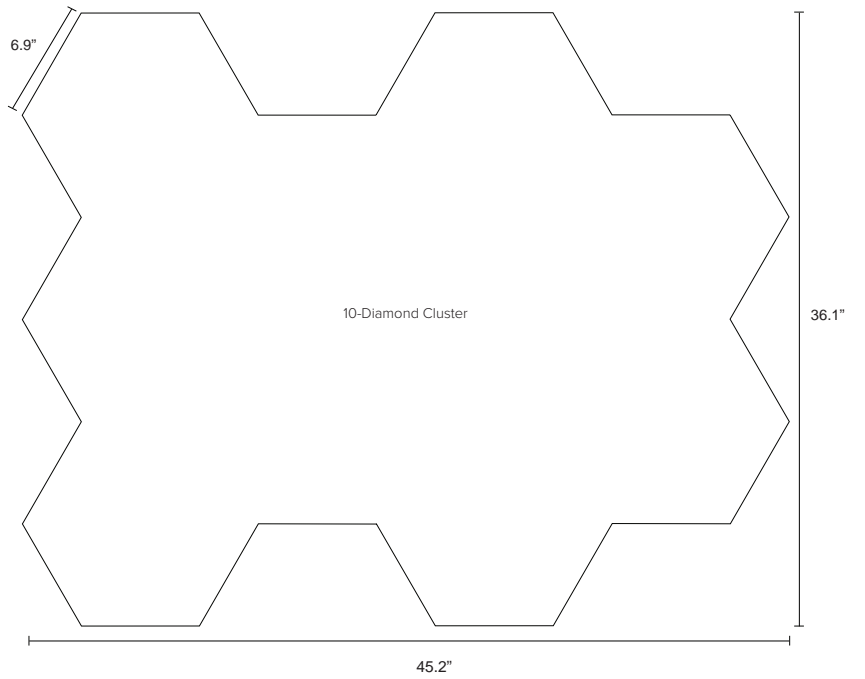

ECHOPANEL SYSTEMS: ECHOCLOUD DIAMOND

EchoCloud Diamond | Color 444 (Gray)

EchoCloud Diamond | Color 444 (Gray)

	Metric	Standard	Depth	Weight/Unit	SF/Unit
Single Diamond	353mm x 305mm	13.9 in. x 12 in.	165mm (6.5 in.)	1 lb	0.65
2-Diamond Cluster	353mm x 612mm	13.9 in. x 24.1 in.	165mm (6.5 in.)	2 lbs	1.3
5-Diamond Cluster	620mm x 917mm	24.4 in. x 36.1 in.	165mm (6.5 in.)	5 lbs	3.25
10-Diamond Cluster	11,488mm x 917mm	45.2 in. x 36.1 in.	165mm (6.5 in.)	10 lbs	6.5

Available Design Styles

EchoCloud Diamond comes in single, 2-, 5- and 10-diamond clusters designed to mix-and-match to create your own unique look.

Single Diamond

2-Diamond Cluster

5-Diamond Cluster

10-Diamond Cluster

Dimensional Detail

EchoCloud Diamond Dimensions

* Each diamond has 187 in³ of airspace.

ECHOPANEL SYSTEMS: ECHOCLOUD DIAMOND

Available Solid Colors

Hardware & Installation

Flat Track Installation

EchoCloud Diamond may be hung from a variety of ceiling types by using cable suspension and our Flat Track flexible mounting system. Select your mounting option for looks or flexibility as needed. Ceiling mounting hardware and cables are not included.