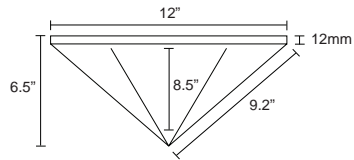

ECHOPANEL SYSTEMS: ECHOCLOUD DIAMOND

EchoCloud Diamond | Color 444 (Gray)

EchoCloud Diamond | Color 444 (Gray)

	Metric	Standard	Depth	Weight/Unit	SF/Unit
Single Diamond	353mm x 305mm	13.9 in. x 12 in.	165mm (6.5 in.)	1 lb	0.65
2-Diamond Cluster	353mm x 612mm	13.9 in. x 24.1 in.	165mm (6.5 in.)	2 lbs	1.3
5-Diamond Cluster	620mm x 917mm	24.4 in. x 36.1 in.	165mm (6.5 in.)	5 lbs	3.25
10-Diamond Cluster	11,488mm x 917mm	45.2 in. x 36.1 in.	165mm (6.5 in.)	10 lbs	6.5

Available Design Styles

EchoCloud Diamond comes in single, 2-, 5- and 10-diamond clusters designed to mix-and-match to create your own unique look.

Single Diamond

2-Diamond Cluster

5-Diamond Cluster

10-Diamond Cluster

Dimensional Detail

EchoCloud Diamond Dimensions

* Each diamond has 187 in³ of airspace.

ECHOPANEL SYSTEMS: ECHOCLOUD DIAMOND

Available Solid Colors

Hardware & Installation

Flat Track Installation

EchoCloud Diamond may be hung from a variety of ceiling types by using cable suspension and our Flat Track flexible mounting system. Select your mounting option for looks or flexibility as needed. Ceiling mounting hardware and cables are not included.