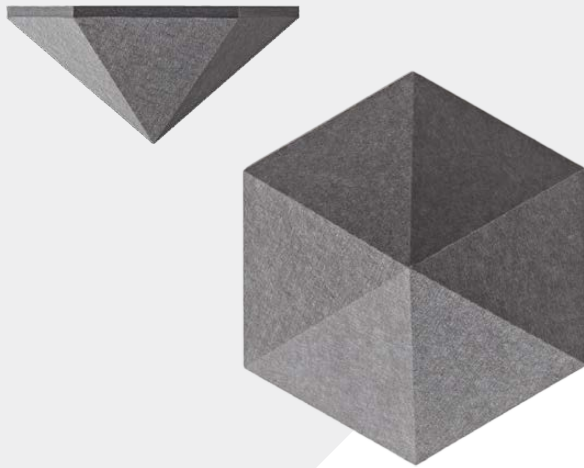

ECHOPANEL SYSTEMS: ECHOCLOUD DIAMOND

EchoCloud Diamond | Color 444 (Gray)

EchoCloud Diamond | Color 444 (Gray)

	Metric	Standard	Depth	Weight/Unit	SF/Unit
Single Diamond	353mm x 305mm	13.9 in. x 12 in.	165mm (6.5 in.)	1 lb	0.65
2-Diamond Cluster	353mm x 612mm	13.9 in. x 24.1 in.	165mm (6.5 in.)	2 lbs	1.3
5-Diamond Cluster	620mm x 917mm	24.4 in. x 36.1 in.	165mm (6.5 in.)	5 lbs	3.25
10-Diamond Cluster	11,488mm x 917mm	45.2 in. x 36.1 in.	165mm (6.5 in.)	10 lbs	6.5

All specs refer to singular products and not multiples unless specified. Due to the nature of the material, cutting and fabrication process, minor dimensional variances may occur.

EchoCloud Diamond

Spark creativity and temper unwanted noise in your large, high-ceiling spaces with EchoCloud Diamond. A beautiful fusion of acoustics and aesthetics, EchoCloud Diamond’s 187 in³ of airspace provides superior sound absorption at lower frequencies. Comes in single, 2-, 5- and 10-diamond clusters for more placement versatility in your overhead designs. Easy to install using our Flat Track flexible mounting system. Available in 27 colors from neutral to vibrant tones. Customization is also available for your unique design concepts.

Available Design Styles

EchoCloud Diamond comes in single, 2-, 5- and 10-diamond clusters designed to mix-and-match to create your own unique look.

Single Diamond

2-Diamond Cluster

5-Diamond Cluster

10-Diamond Cluster