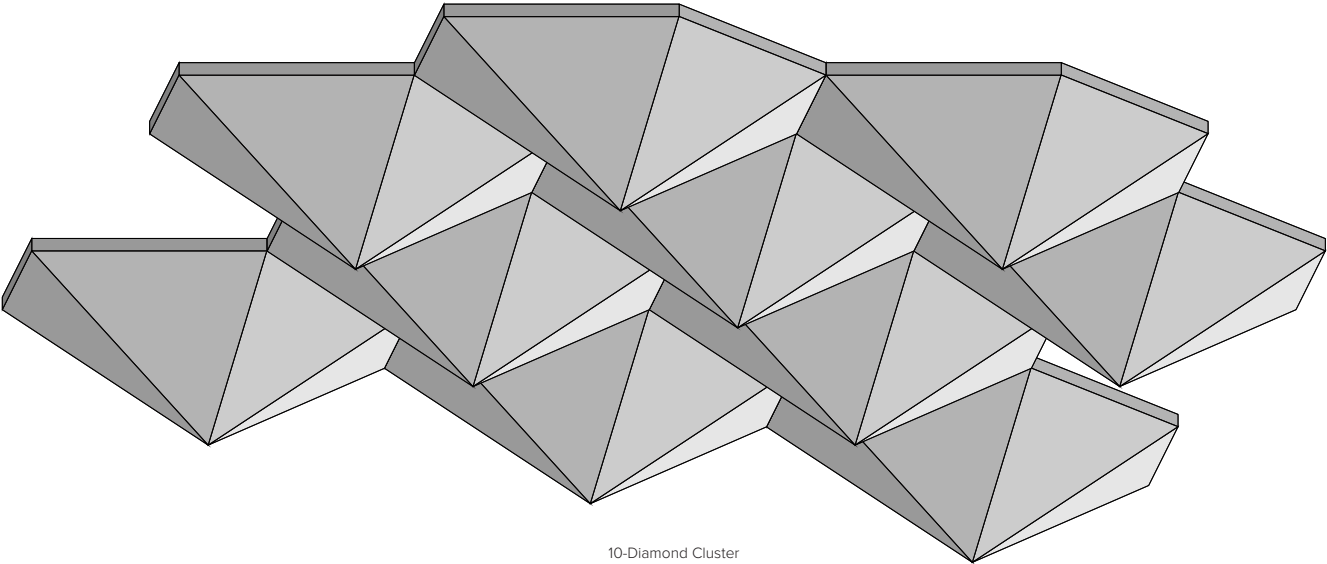

Available Design Styles

EchoCloud Diamond comes in single, 2-, 5- and 10-diamond clusters designed to mix-and-match to create your own unique look.

Single Diamond

2-Diamond Cluster

5-Diamond Cluster

10-Diamond Cluster

Dimensional Detail

EchoCloud Diamond Dimensions

* Each diamond has 187 in³ of airspace.

ECHOPANEL SYSTEMS: ECHOCLOUD DIAMOND

Available Solid Colors

Hardware & Installation

Flat Track Installation

EchoCloud Diamond may be hung from a variety of ceiling types by using cable suspension and our Flat Track flexible mounting system. Select your mounting option for looks or flexibility as needed. Ceiling mounting hardware and cables are not included.