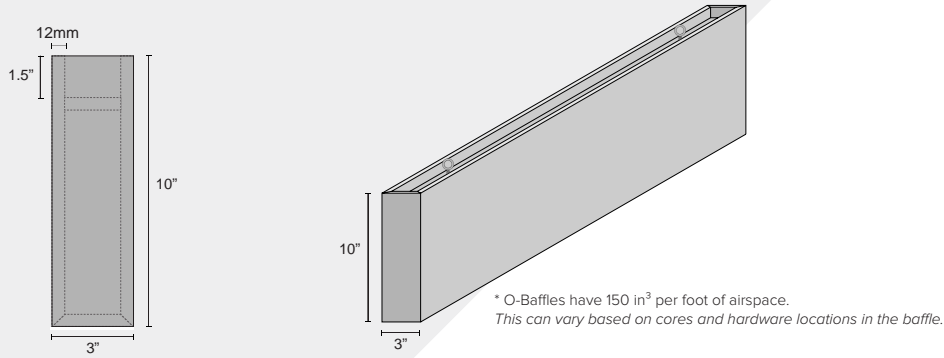

ECHOPANEL SYSTEMS: O-BAFFLE

Dimension Detail