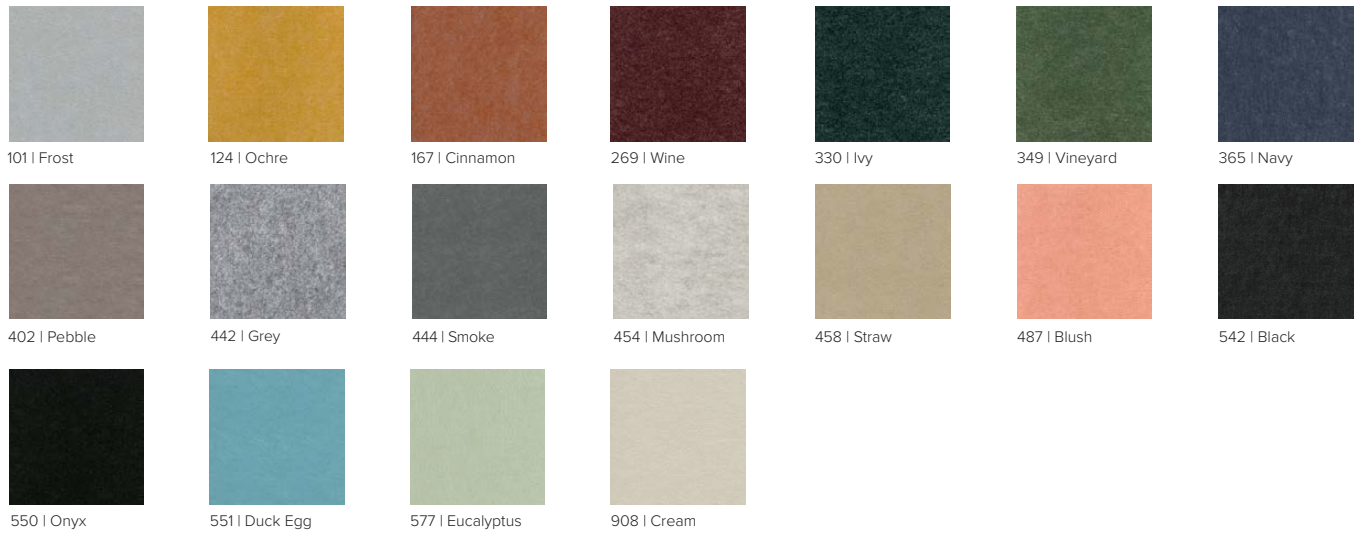

Mura | Pattern Haku 201
Image supplied by/courtesy of Woven Image®

Available Solid Colors

Available Prints

Mura | Color 349 (Vineyard)
 Image supplied by/courtesy of Woven Image®

Installation

When mounting, use standard construction adhesives (e.g. Liquid Nails/ Titebond - NOT PVA glue). Clean and prepare surface per adhesive guidelines. Spread adhesive evenly on material back, leaving 2" space at edges. Adhere to wall surface, providing bracing to hold material against surface per adhesive open time/instructions.