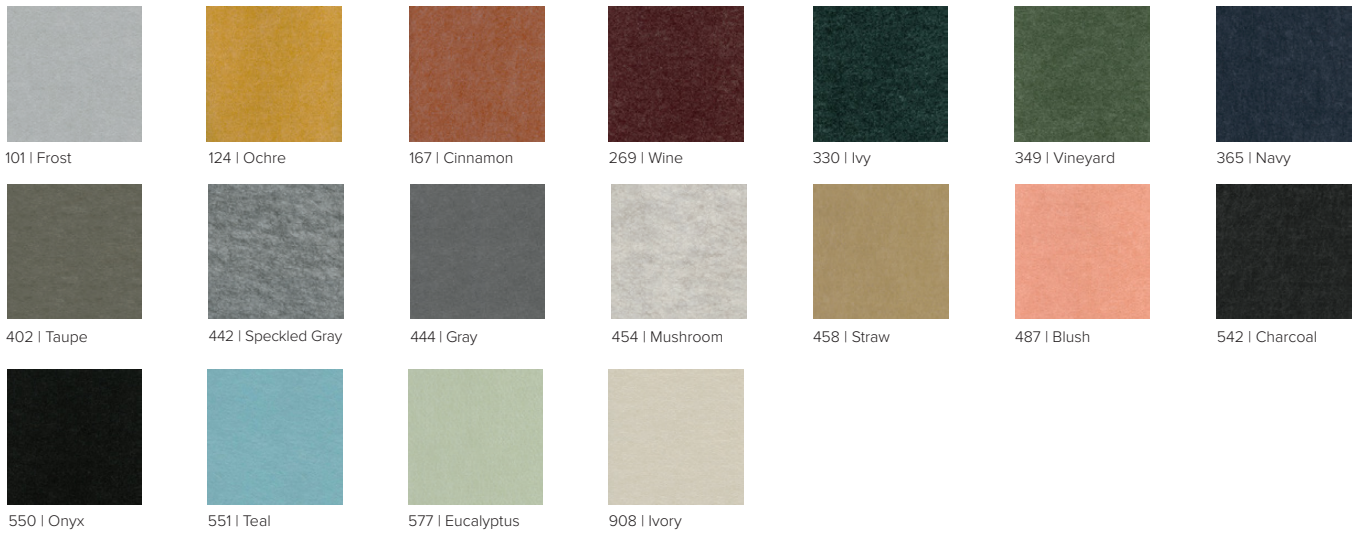

Mura | Pattern Haku 201

Available Solid Colors

Available Prints

Mura | Color 349 (Vineyard)

Installation

When mounting use standard construction adhesives (e.g. Liquid Nails/ Titebond - NOT PVA glue). Clean and prepare surface per adhesive guidelines. Spread adhesive evenly on material back, leaving 2" space at edges. Adhere to wall surface, providing bracing to hold material against surface per adhesive open time/instructions.