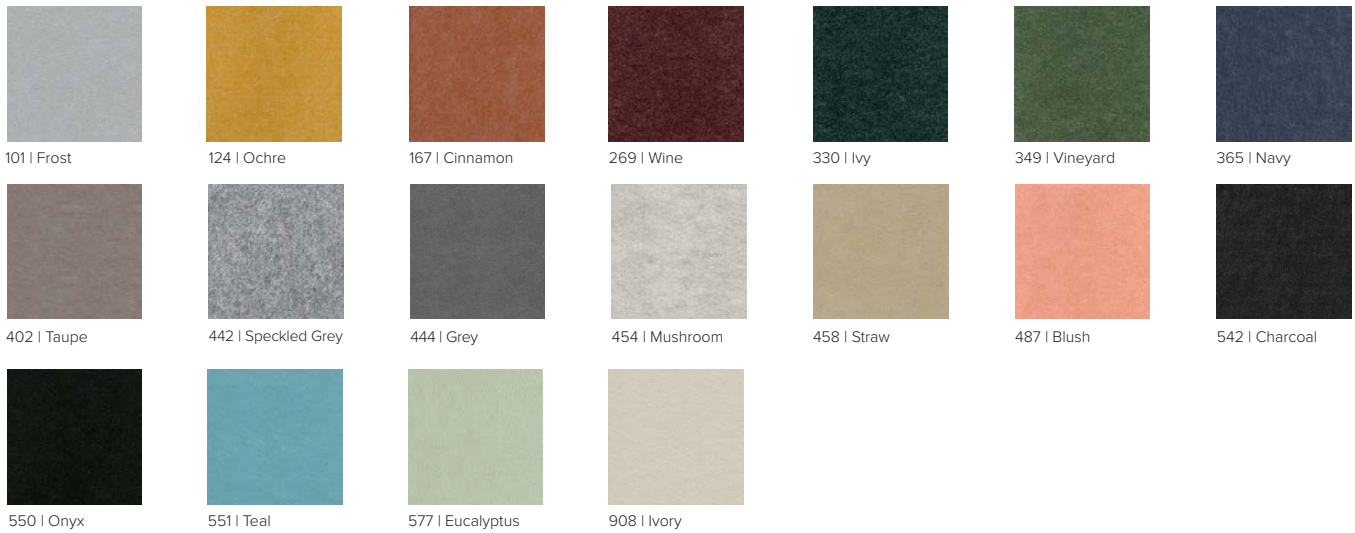

Mura | Pattern Haku 201
Image supplied by/courtesy of Woven Image®

Available Solid Colors

Available Prints

Mura | Color 349 (Vineyard)
Image supplied by/courtesy of Woven Image®

Installation

When mounting use standard construction adhesives (e.g. Liquid Nails/ Titebond - NOT PVA glue). Clean and prepare surface per adhesive guidelines. Spread adhesive evenly on material back, leaving 2" space at edges. Adhere to wall surface, providing bracing to hold material against surface per adhesive open time/instructions.