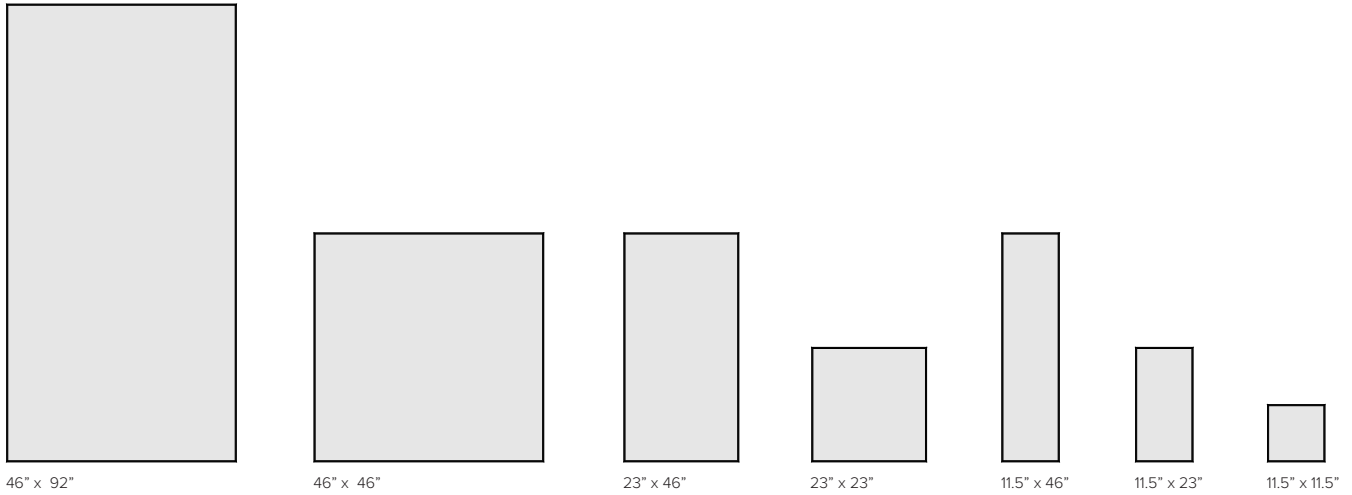

Available Design Styles