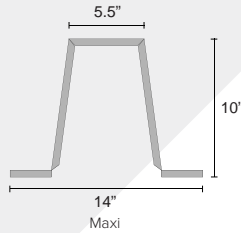

EchoFold Mini (3 units shown)