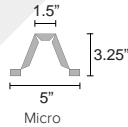

Note: EchoFold is sold as an individual single-peak unit without a backer.

Available Solid Colors

101 | Frost	108 | Yellow	124 | Ochre	151 | Orange	193 | Rouge	258 | Red	269 | Wine	273 | Blue	274 | Orchid
276 | Lavender	295 | Dark Orange	325 | Viridian Green	330 | Ivy	338 | Jade	349 | Vineyard	362 | Green	365 | Navy	381 | Lime Splice
384 | Seaweed	402 | Taupe	442 | Speckled Gray	444 | Gray	454 | Mushroom	468 | Vanilla	487 | Blush	500 | White	542 | Charcoal
590 | Sage	599 | Pacific	660 | Coronet	698 | Olive Green	580 | Sage	633 | Pacific	660 | Coronet	908 | Ivory