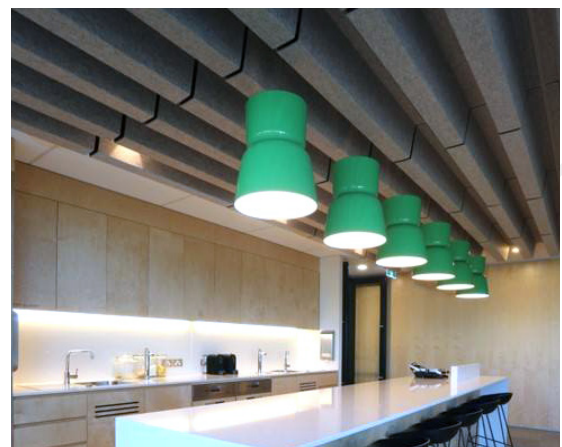

EchoFold Maxi | Color 444 (Gray)