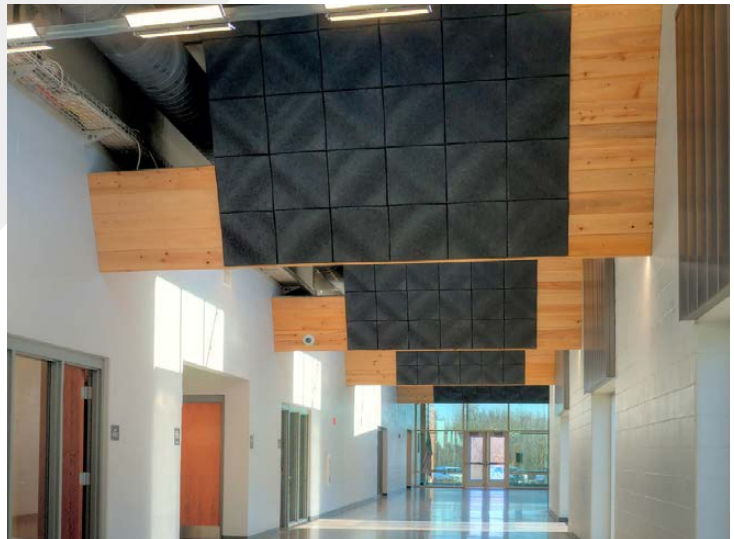

Mura Dune Tiles | Color 542 (Charcoal)

	Metric	Standard	Thickness	Weight/Box	Qty/Box	SF/Box
Dune Tile	500mm x 500mm	19.7 in. x 19.7 in.	50mm	10 lbs	9	24.21
Wave Tile	500mm x 500mm	19.7 in. x 19.7 in.	60mm	10 lbs	9	24.21

All specs refer to singular products and not multiples unless specified.

Mura Tiles

EchoPanel® Mura Dune and Wave Tiles provide a steadying design force and rhythmic form to quickly add dimension and acoustic control to any wall (and even some ceilings!). Thermoformed Mura Tiles are lightweight and highly sound absorbent, plus a speedy clip system enables fast installation. Mura Tiles achieve Class A fire rating right out of the box, and have up to 60% recycled content to help contribute to LEED credits. Each box contains nine tiles plus clips for 3x3 installation.

NRC (SOUND ABSORPTION RATING): ASTM C423-90A

Mura Dune Tiles: NRC .60
Mura Wave Tiles: NRC .55

Fire Rating

ASTM E84 Class A

VOC Emissions

CDPH (CA 01350) Compliant; TVOC: <0.5 mg/m3
Ecospecifier GreenTag Compliant;
TVOC: 0.015 mg/m2/hr (ASTM D5116)