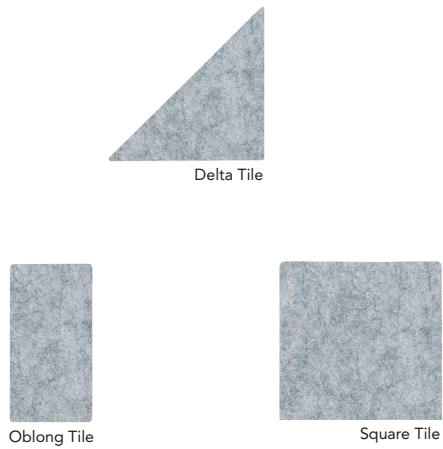

kirei ECHOTILE GEOMETRY

EchoTile Geometry Delta, Oblong and Square Colors 444 (Speckled Gray), 454 (Mushroom), and 633 (Pacific)

	Dimensions	Thickness	Weight/Box	Qty/Box	SF/Box	MSRP
Delta Tile	7.9 in. x 7.9 in. x 10.9 in.	12mm	3 lbs	20	4.31	\$169/box
Oblong Tile	3.9 in. x 7.9 in.	12mm	3 lbs	20	4.31	\$169/box
Square Tile	7.9 in. x 7.9 in.	12mm	3 lbs	10	4.31	\$169/box

All specs refer to a singular box of tiles and not multiples unless specified. Price is subject to change. Please verify most recent pricing on our website at kireiusa.com.

EchoTile Geometry

Quickly transform your space both visually and acoustically with EchoTile Geometry, made from recycled plastic bottles. Available in 5 colors and 3 styles, arrange these versatile acoustic tiles in a single style, together as a pattern, or in a variety of custom configurations. EchoTile Geometry installs quickly and easily in any space that needs a boost of style with added acoustic function, thanks to the included adhesive tabs.

Available Colors

EchoTile Geometry Oblong and Square Geo Block Pattern in Coastline Color Scheme — 365 (Navy) and 633 (Pacific)