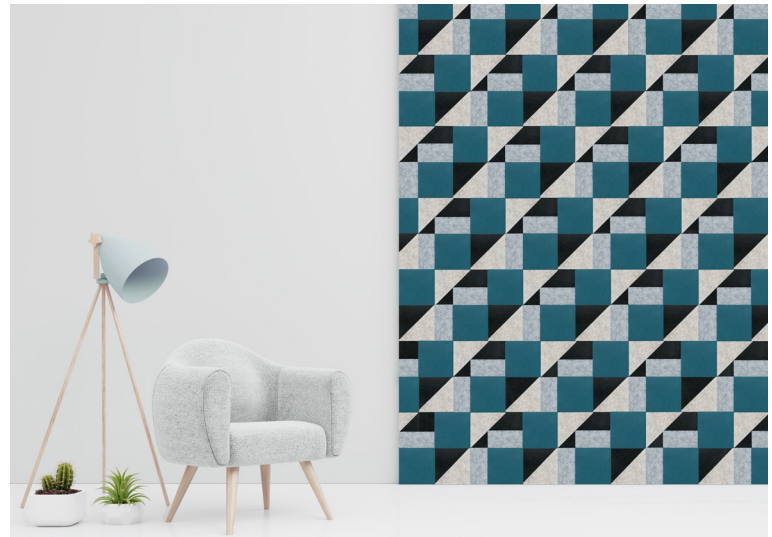

kirei ECHOTILE GEOMETRY

EchoTile Geometry Delta, Oblong and Square Colors 444 (Speckled Gray), 454 (Mushroom), and 633 (Pacific)

	Dimensions	Thickness	Weight/Box	Qty/Box	SF/Box	MSRP
Delta Tile	7.9 in. x 7.9 in. x 10.9 in.	12mm	3 lbs	20	4.31	\$169/box
Oblong Tile	3.9 in. x 7.9 in.	12mm	3 lbs	20	4.31	\$169/box
Square Tile	7.9 in. x 7.9 in.	12mm	3 lbs	10	4.31	\$169/box

All specs refer to a singular box of tiles and not multiples unless specified. Price is subject to change. Please verify most recent pricing on our website at kireiusa.com.

EchoTile Geometry

Quickly transform your space both visually and acoustically with EchoTile Geometry, made from recycled plastic bottles. Available in 5 colors and 3 styles, arrange these versatile acoustic tiles in a single style, together as a pattern, or in a variety of custom configurations. EchoTile Geometry installs quickly and easily in any space that needs a boost of style with added acoustic function, thanks to the included adhesive tabs.

Available Colors

EchoTile Geometry Oblong and Square Geo Block Pattern in Coastline Color Scheme — 365 (Navy) and 633 (Pacific)